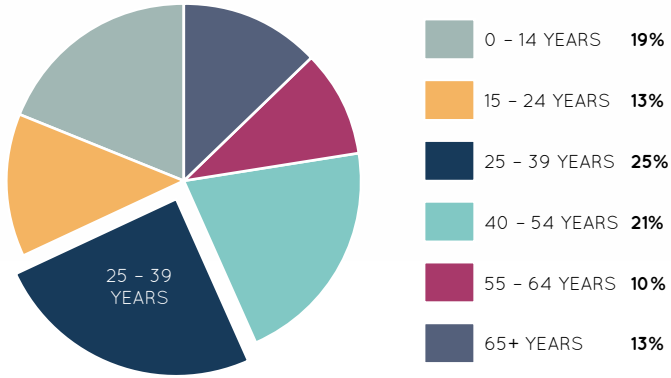

AGE PROFILE

KEY FEATURES

75

NUMBER OF RETAILERS

154m

TOTAL ANNUAL SALES (\$)

27,143

GROSS LEASABLE AREA (M2)