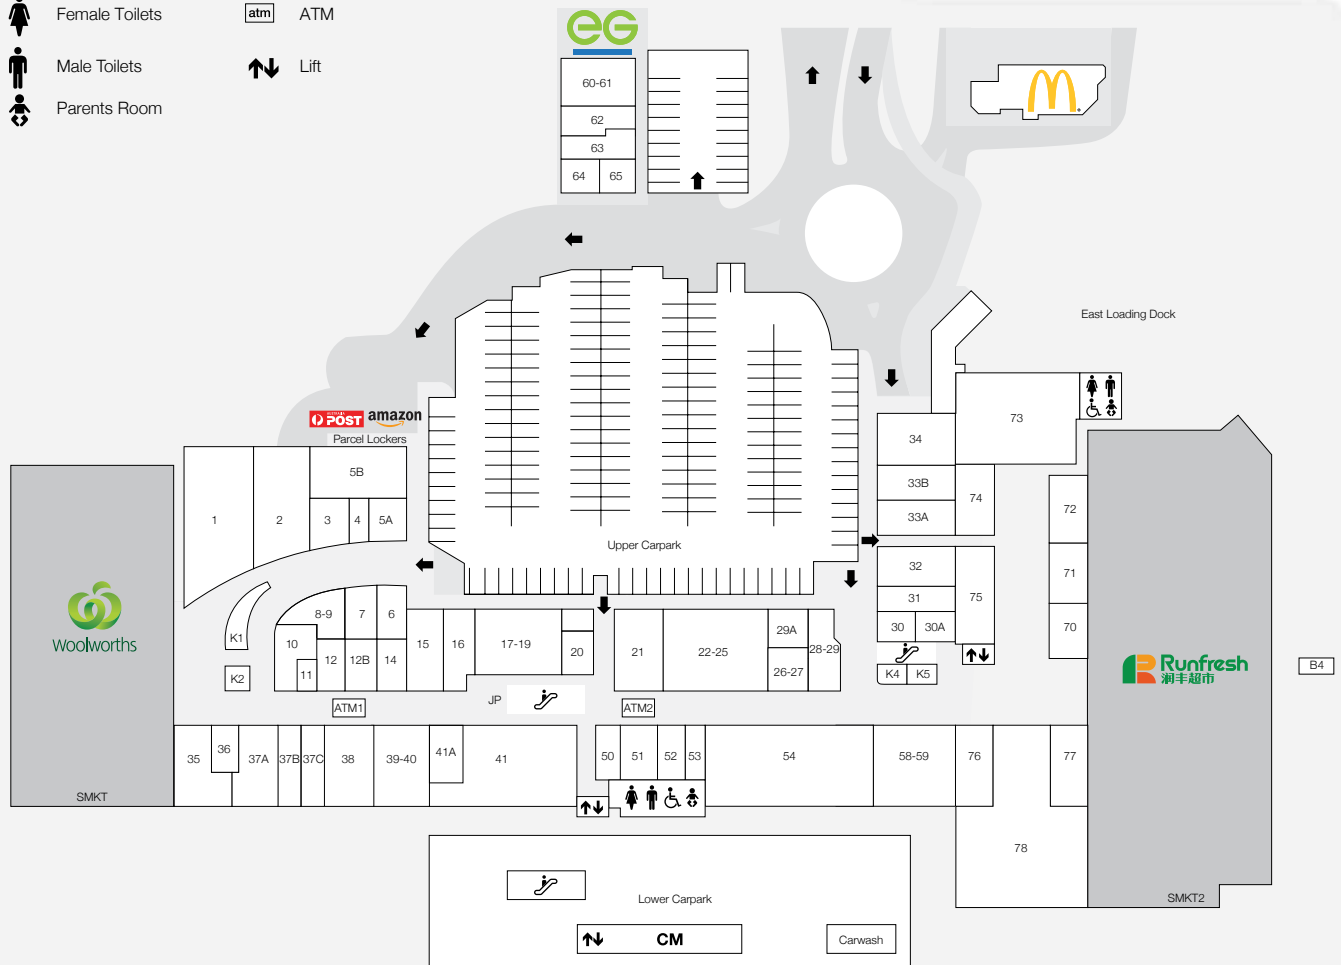

calamvale CENTRAL

- Entry/Exit
- Disabled Toilets
- Female Toilets
- Male Toilets
- Parents Room
- Centre Management
- Travelator
- ATM
- Lift

STORE	STORE NO.	STORE	STORE NO.	STORE	STORE NO.	STORE	STORE NO.
MAJORS		Hot-Star Chicken	33A	Mega Discount Fruit Market	2	MEDICAL	
Runfresh	SMKT2	Ispa Kebabs	62			Australian Dental Care Centre	8/9
Woolworths	SMKT	Kangtea	29A	PHARMACY		Calamvale Central Family Practice	1
BANKS & ATMS		L'Oasis Café and Restaurant	74	Priceline Pharmacy	1	i.Holics Optician & Optometrist	26
ATMX	ATM1	Love Malatang	71	HAIR & BEAUTY		Optical Express	36
Olliv Cryptocurrency	ATM2	Lucky Cafe	76	Calamvale Remedial Massage	39-40	Pacific Family Medical Practice	5B
Westpac & St George Bank	17-19	Lucky Wonton Noodle	72	CiCi Hair Studio	12	QML Pathology	64
NEWSAGENTS		Mountain Hot Pot	22-25	Elegance Barber Shop	14	SERVICES - GENERAL	
Newspower	38	Mr Tall Pork Noodles	77	Go Cutt	30A	Amazon Parcel Lockers	
CENTRE SERVICES		Nandos	60-61	LJ Brows Studio	41A	ASTND Property	7
Centre Management	CM	Noodle Box	65	Nail Spa	52	Australia Post Parcel Lockers	
Parents Room		Pug's Chicken Pot	33B	HOMEWARES & GIFTS		Catch Wonderland	50
FOOD - EAT IN & TAKEAWAY		Ru Yi Dim Sum	58-59	Oz Souvenir	51	CelliPhone	12B
Baskin Robbins	63	Sehaj Indian Food & Sweets	34	Robins Kitchen	35	Community Justice of the Peace	JP
Cambridge Sushi	4	Sushi Honke	75	TSG Tobacco Station Group	6	EG Fuelco	
Chatterbox	15	Sushi Hub	20			Funland	78
Coco Tea & Kuafood	70	Sweet Shine	28-29	JEWELLERY		H&R Block	37C
Degani	21	Tasty Rice Noodle	31	Rhia Jewellers	37B	Keep Fitness	54
Famous Mocktails	5A	Xi'an Fusion	16	LIQUOR		Keep Fitness Pilates	53
Fashionable Flavors	10	FRESH FOOD				Matchroom	73
Gong Cha	K4	ABC Butcher	3	BWS	37A	MotoDojo	B4
		Hanaromart	41			Xtreme Car Wash	Lower Carpark
		Kangti Bakery	32				

LEASING ENQUIRIES

Nathan Butler YFG Portfolio Leasing Executive
M 0413 200 031 **P** (07) 3323 8888
E nathan.butler@retailfirst.com.au

Anthony Capiaghi YFG Portfolio Leasing Executive
M 0413 200 021 **P** (07) 3323 8888
E anthony.capiaghi@retailfirst.com.au