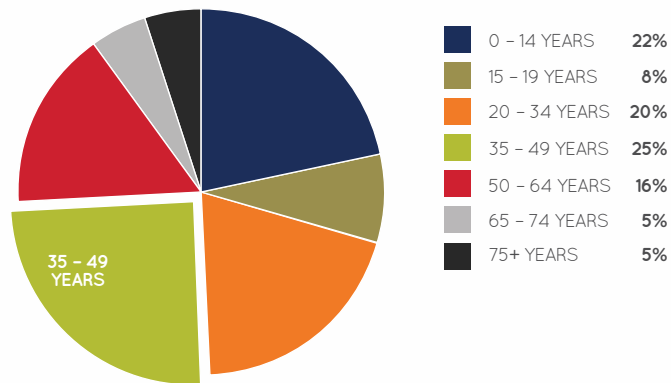

calamvale CENTRAL

Calamvale Central is a community and convenience based sub-regional shopping centre located 18kms south of Brisbane's CBD. With delicious delights from international cuisines, Australia's largest Asian supermarket, arcade entertainment plus a pool & snooker venue, Calamvale Central represents a unique night-time offer where customers can Eat, Shop & Play. It is anchored by Woolworths along with over 60 specialty stores and offers convenient underground parking.

AGE PROFILE

KEY FEATURES

63

NUMBER OF RETAILERS

101.6m

TOTAL ANNUAL SALES (\$)

16,653

GROSS LEASABLE AREA (M2)

1,059

CAR PARKS
780 ARE UNDERCOVER

3.7m

ANNUAL CUSTOMER VISITS

MAJORS

- WOOLWORTHS
- RUNFRESH SUPERMARKET

DEMOGRAPHICS

YOUNG FAMILIES,
ASIAN MARKET,
CONVENIENCE SHOPPERS