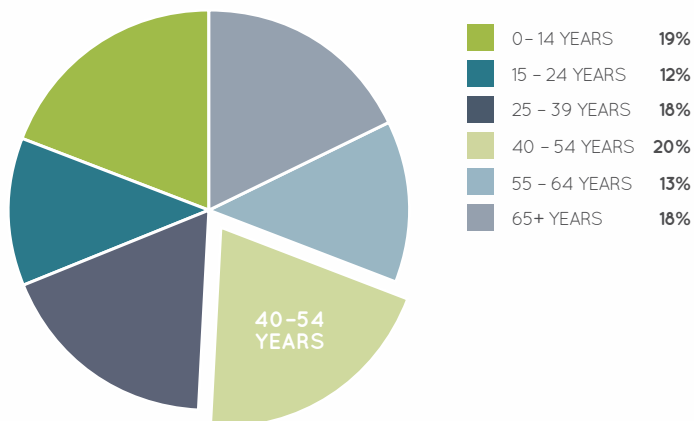

Capalaba Park has been Redland's favourite Shopping Centre since 1981. Anchored by five major retailers, the Centre is home to 110 stores, with a large number of national retailers.

The Centre has a strong tenancy mix, including fashion, retail services, fresh food and catering. With the addition of ALDI, 'The Park' is now positioned as the best retail offering in The Redlands.

AGE PROFILE

KEY FEATURES

110

NUMBER OF RETAILERS

268m

TOTAL ANNUAL SALES (\$)

35,060

GROSS LEASABLE AREA (M2)