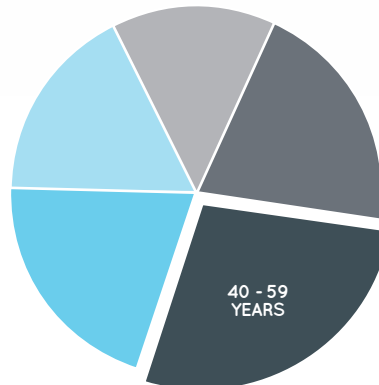

KEY FEATURES

169

NUMBER OF RETAILERS*

351m

TOTAL ANNUAL SALES (\$)*

59,031

GROSS LEASABLE AREA (M2)*

2,578