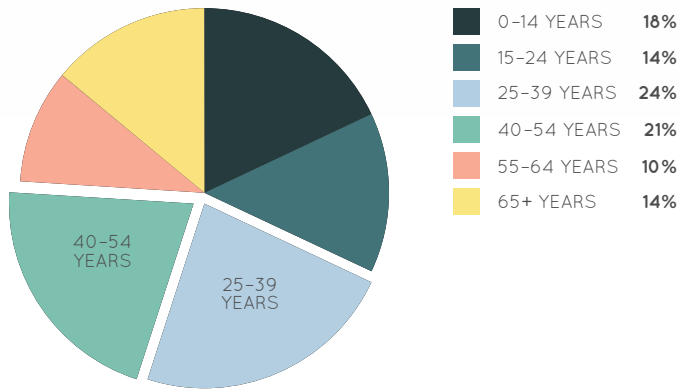

AGE PROFILE

**Mt Gravatt Plaza** is located 8km south of Brisbane CBD and comprises of Woolworths, Coles and 39 specialty stores. The centre is well known for its niche fresh food offer and is well supported by loyal clientele.

KEY FEATURES

43

NUMBER OF RETAILERS

146m

TOTAL ANNUAL SALES (\$)

12,682

GROSS LEASABLE AREA (M2)

1,140

CAR PARKS  
347 ARE UNDERCOVER

3.0m

ANNUAL CUSTOMER VISITS

MAJORS

- WOOLWORTHS
- COLES

DEMOGRAPHICS

YOUNG AND MIDDLE AGE FAMILIES, SENIORS, CONVENIENCE SHOPPERS

MARKET