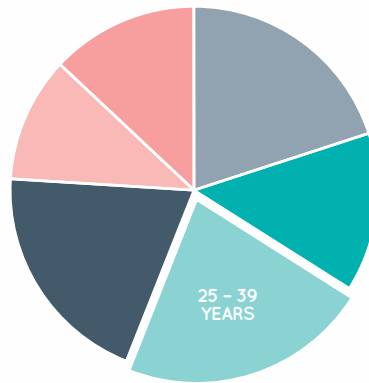

AGE PROFILE

0 - 14 YEARS	20%
15 - 24 YEARS	14%
25 - 39 YEARS	22%
40 - 54 YEARS	20%
55 - 64 YEARS	11%
65+ YEARS	13%

KEY FEATURES

109

NUMBER OF TENANTS

337m

TOTAL ANNUAL SALES ($)

50,140

GROSS LEASABLE AREA (M2)

2,680

CAR PARKS
1,619 ARE UNDERCOVER

4.8m

ANNUAL CUSTOMER VISITS

MAJORS

- WOOLWORTHS
- BIG W • COLES
- TARGET • TK MAXX
- THE BROOK HOTEL

DEMOGRAPHICS

SUCCESS STORIES,
SUBURBAN FAMILIES,
INNER-CITY PROFESSIONALS

MARKET

152,600

TRADE AREA POPULATION