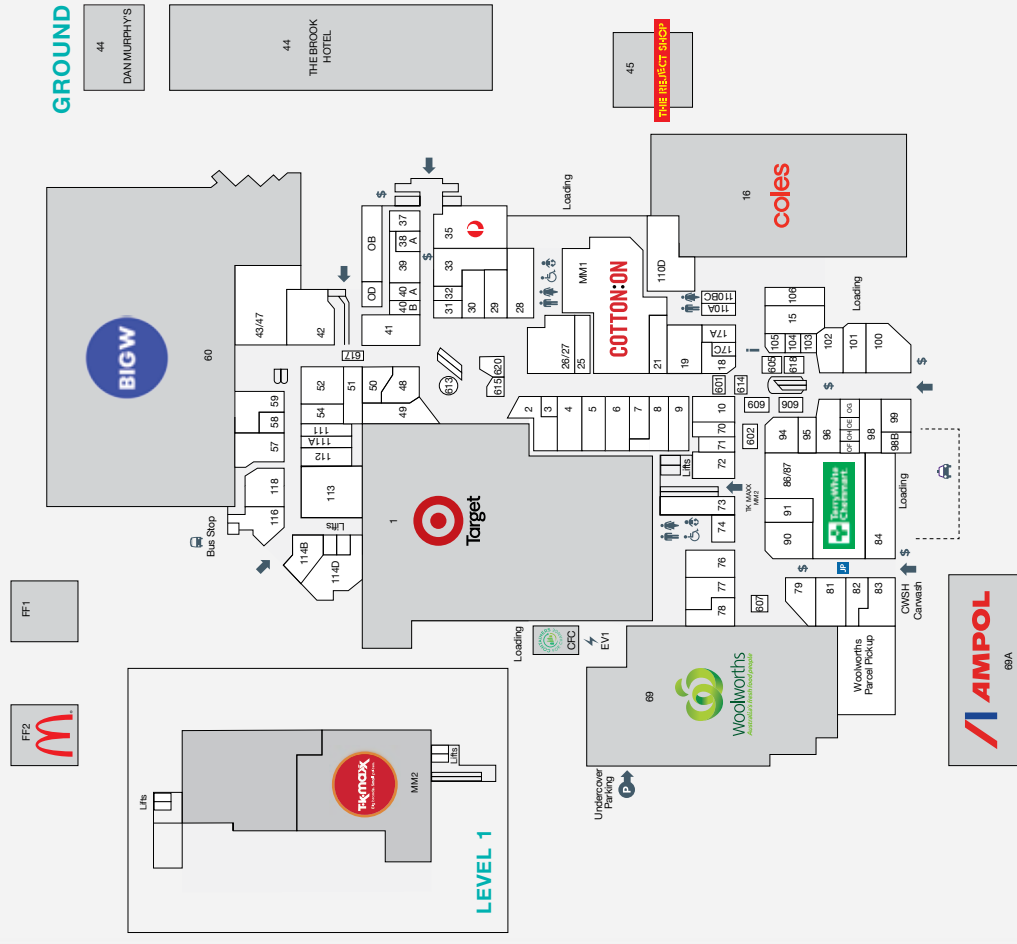

2,680

CAR PARKS
1,619 ARE UNDERCOVER

4.8m

ANNUAL CUSTOMER VISITS

MAJORS

- WOOLWORTHS
- BIG W • COLES
- TARGET • TK MAXX
- THE BROOK HOTEL

DEMOGRAPHICS

SUCCESS STORIES,
SUBURBAN FAMILIES,
INNER-CITY PROFESSIONALS

MARKET

152,600

TRADE AREA POPULATION

STORE	LOCATION	STORE	LOCATION	STORE	LOCATION
MAJORS / MINI MAJORS		HOMEWARES & GIFTS			
Big W	60	Kindred Boutique + Gifts	31	Peacock & Peony Cafe	104
Coles	16	Robins Kitchen	613	Shingle Inn	25
PetrolPlus	69A	Sushi Honke	116	Subway	74
Target	1	Sushi Hub	29	Smokemart & Giftbox	101
The Reject Shop	45	The Brook Hotel	44	Typo	21
TK Maxx	MM2	The Coffee Club	79	U-Mate	38A
Woolworths	69	Top Asian	620		
FASHION		JEWELLERY			
Bras 'N' Things	8	Prouds	52		
City Beach	26	Wallace Bishop	94		
Connor	41A	MEDICAL / EYEWEAR			
Cotton On Mega	MM1	Bay Audio	72		
Jacqui E	18	Brookside Family Clinic	OH		
Just Jeans	5	Laubman & Pank	76		
La Moda Boutique	49	Mij Gentle Dentist	OB		
Lowes	15	Oscar Wujlee Eyewear	110BC		
Sportsgirl	19	OPSM	96		
Sussan	48	Pacific Smiles Dental	81		
Suzanne Grae	4	QML	86/87		
FOOTWEAR		Specsavers	73		
My FootDr	118	Terry White Chemmart	86/87		
Mathers	2	The Optical Superstore	39		
Spendless Shoes	6	SERVICES			
Suna Shoes	9	Australia Post	35		
The Athlete's Foot	10	Centre Management	OF		
FASHION ACCESSORIES		Brookside Music Academy	OE		
Lovisa	7	EV Charging Station	EVI		
Strandbags	50	Flight Centre Mega	82		
FRESH FOOD / LIQUOR		Healers Massage	111		
Bakers Delight	17A	Meridian Massage	95		
BWS	102	Mister Mimit	K6		
Dan Murphy's	44	Mobile Experts	K01		
HealthShop	91	Optus	110A		
Liquorland	110D	Police Beat	98B		
FOOD - EAT IN / TAKEAWAY		Ray White	99		
Boost Juice	615	Star Car Wash	CWSH		
Carpe Diem	105	Telstra Store	98		
Donut King	K7	T-Mate Mobile Accessories	3		
Ispa Kebabs	30	T Shine Case	617		
Jaylano's	FF1	Vodafone	103		
McDonald's	FF2				
Orange Tea	614				