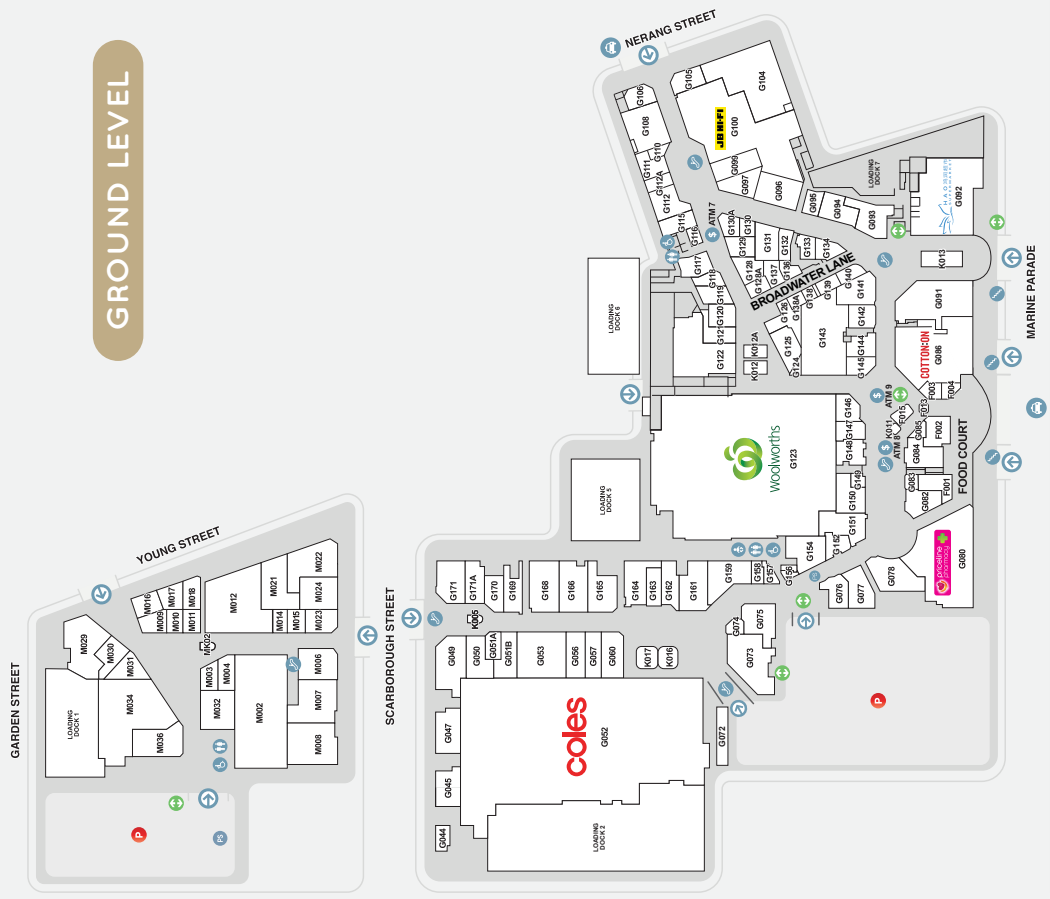

GROUND LEVEL

- Parking
- Lifts
- Entry
- Stairs
- Escalators
- Paustation
- Toilets
- Disabled Toilets
- Parents Room
- Adult Change Room
- Taxi
- ATM
- Customer Service
- EV Charging
- 36 Marine Pde