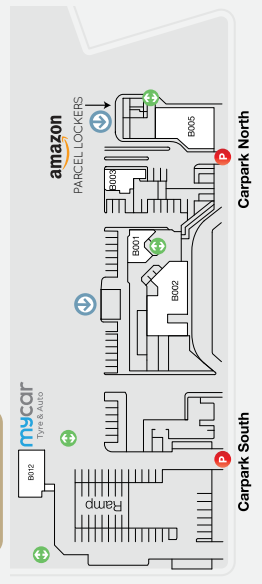

BASEMENT

42 MARINE PARADE, SOUTHPORT QLD 4215 | P (07) 555 666 00
WWW.AUSTRALIAFAIR.COM.AU
WWW.AUSTRALIAFAIRMETRO.COM.AU