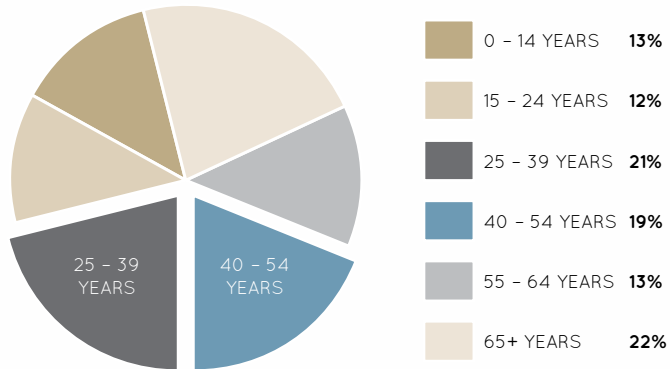

## AGE PROFILE

**Australia Fair** is the shopping hub of the Gold Coast CBD, providing an appealing mix of retail, leisure and entertainment.

With the evolution of the official Southport CBD and an associated boost in local economic indicators, Australia Fair is capitalising on its central location to leverage incredible retail opportunities for those who share the vision in establishing themselves in a progressive, urban city centre.