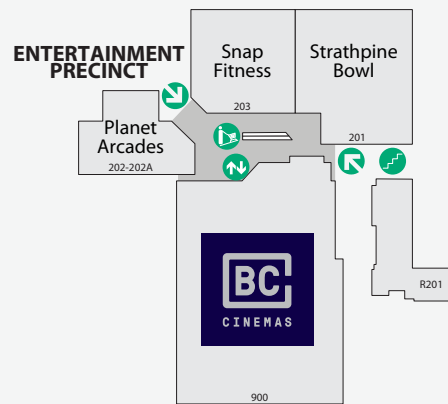

## LEVEL 1

STORE	LOCATION	STORE	LOCATION	STORE	LOCATION
<b>MAJOR STORES</b>		<b>SHOP NO LEVEL</b>		<b>FOOD – DINE IN &amp; TAKEAWAY</b>	
ALDI	122 G	Boost Juice	K14 G	Luna Lovewitch	19 G
Big W	38 G	Brooklyn Donuts	K18 G	Manchester Importer Outlet	136 G
Coles	127 G	Burrito Bar	R103 G	Robins Kitchen	57 G
Target	141 G	Carve It Up	92 G	Skinny's	54 G
Woolworths	43 G	Chinese Grace Delights	99 G	<b>ELECTRICAL &amp; RETAIL</b>	
<b>BANKS, CREDIT UNIONS &amp; ATMS</b>		Donut King	K13 G	Smart Electrical Outlet	148 G
ANZ Bank + ATM	105 G	Eko Japanese	98 G	The Furniture Club	114 G
ATMX	G	EzyKandy	6 G	<b>JEWELLERY</b>	
Commonwealth Bank + ATM	145-146 G	Indian Dhaba	95A G	Bevilles	90 G
National Australia Bank + ATM	147A G	KFC	94 G	Pandora	86 G
St George ATM	G	Molly's Corner Café	142 G	Prouds the Jewellers	72 G
Westpac Bank + ATM	143-144 G	Muffin Break	K10-12 G	Shiels	2A/3 G
<b>BOOKS &amp; NEWSAGENTS</b>		Origin Kebabs	95 G	<b>LIQUOR</b>	
Nextra	36-37 G	Rashays	R101 G	BWS	42 G
QBD Books	50-51 G	Sharetea	K19 G	Liquorland	126 G
<b>CAR</b>		Shingle Inn	33 G	<b>MEDICAL &amp; DENTAL</b>	
MyCar Tyre & Auto	P1 G	Soul Origin	K20 G	Bay Audio	41A-42A G
Star Car Wash	CW2 B	Subway	93 G	Hearing Australia	70 G
<b>CUSTOMER SERVICE</b>		Sushi Ace	K9 G	Medicross	65 G
Centre Management	CM G	Sushi Dream	K31 G	Pacific Smiles	135 G
Concierge Desk	i G	Sushi Hub	91 G	Top Health Doctors	134 G
<b>ENTERTAINMENT</b>		Sweet Republik	R103 G	<b>EYEWEAR &amp; OPTICAL</b>	
BCC Cinemas	900 1	Tasty Reef N Beef	92 G	OPSM	44-45 G
Catch Wonderland	100 G	The Coffee Club	K28 G	Oscar Wylee	89 G
Planet Arcades	202-202A 1	The Coffee Emporium	119 G	Specsavers	111-112 G
Strathpine Bowl	201 1	Uno Caffè & Pizzeria	120 G	<b>MOBILE PHONES &amp; TECHNOLOGY</b>	
<b>DISCOUNT VARIETY</b>		<b>FOOD – FRESH &amp; GENERAL</b>		CEX	14-15 G
Bargain Plus	63-64 G	Strathpine Fresh Bake	125 G	HappyTel	K23 G
Price Busters	22 G	Strathpine Fruit Barn	117-118 G	Leon's Tech	K5 G
<b>FASHION ACCESSORIES &amp; HANDBAGS</b>		<b>FOOTWEAR</b>		Optus	101 G
Lovisa	74 G	Spendless Shoes	16 G	Phone Xperts	K21 G
Strandbags	18 G	Williams	7-8 G	Telstra	138 G
<b>FASHION – MEN'S</b>		<b>HAIR, NAILS &amp; BEAUTY</b>		T-Shine Case	K8 G
Connor	11-12 G	Beauty Stop	85 G	Vodafone	5 G
Lowes	9B G	Chi Link Massage	113 G	<b>PHARMACY</b>	
<b>FASHION – MIXED</b>		D-Lux Beauty Nails	48 G	Direct Chemist Outlet	128 G
Best & Less	76 G	Grace Beauty & Threading	25 G	Priceline Pharmacy	23-24 G
Cotton On Mega	147 G	Grace Brow Bar	K25 G	Wholelife Pharmacy & Healthfoods	66-69 G
Factorie	82 G	Happy Feet Steam Massage	81 G	<b>SERVICES &amp; COMMUNITY</b>	
Just Jeans	77-78 G	Just Cuts	79 G	APM Employment Services	59-60 G
Surf Dive 'N Ski	9A G	Katrina's Beauty Works	71 G	Australia Post	61-62 G
<b>FASHION – WOMEN'S</b>		King Scissors Barber	2 G	Mister Minit	K3 G
Bras N Things	88 G	Magic Brows & Beauty	90B G	QTax	142A G
Christina's	13 G	Mancave Barbershop	34 G	Unicorn Piercing Professionals	56 G
Home & Her	80 G	Spring Massage	47 G	<b>TOYS &amp; GAMES</b>	
Pink Lotus	75 G	Nails Club	139 G	EB Games	137 G
Suzanne Grae	52-53 G	S + S Hair & Beauty	140 G	NowTrending	110 G
		SILK Laser Clinics	73 G	<b>TRAVEL</b>	
		Stefan	29 G	Flight Centre	101A G
		<b>HEALTH &amp; FITNESS</b>		Helloworld Travel	58 G
		Snap Fitness	203 1	Travelex	K4 G
		Studio Pilates	103 G		
		<b>HOMEWARES &amp; GIFTS</b>			
		Abode Junction	149 G		
		Dusk	35 G		
		GG3D	4 G		
		Kaisercraft	30-32 G		