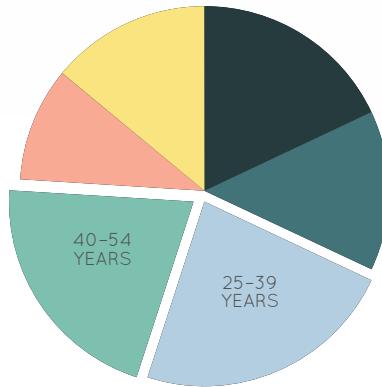

0-14 YEARS	18%
15-24 YEARS	14%
25-39 YEARS	24%
40-54 YEARS	21%
55-64 YEARS	10%
65+ YEARS	14%

KEY FEATURES

41

NUMBER OF RETAILERS

141.6m

TOTAL ANNUAL SALES (\$)

12,303

GROSS LEASABLE AREA (M2)