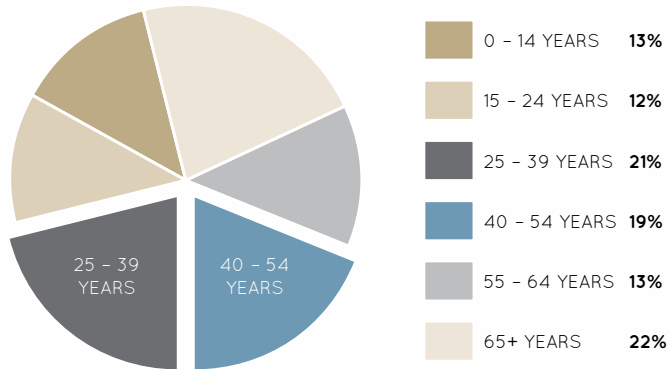

## AGE PROFILE

**Australia Fair** is the shopping hub of the Gold Coast CBD, providing an appealing mix of retail, leisure and entertainment.

With the evolution of the official Southport CBD and an associated boost in local economic indicators, Australia Fair is capitalising on its central location to leverage incredible retail opportunities for those who share the vision in establishing themselves in a progressive, urban city centre.

## KEY FEATURES

221

NUMBER OF RETAILERS\*

265.1m

TOTAL ANNUAL SALES (\$)\*

54,857

GROSS LEASABLE AREA (M2)\*

2,111