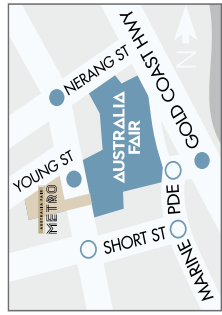

- Parking
- Toilets
- Lifts
- Entry
- Stairs
- Escalators
- Paustation
- Customer Service
- Disabled Toilets
- Parents Room
- Adult Change Room
- Taxi
- ATM
- EV Charging
- 36 Marine Pde

42 MARINE PARADE, SOUTHPORT QLD 4215 | P (07) 555 666 00
WWW.AUSTRALIAFAIR.COM.AU
WWW.AUSTRALIAFAIRMETRO.COM.AU

Retail First.