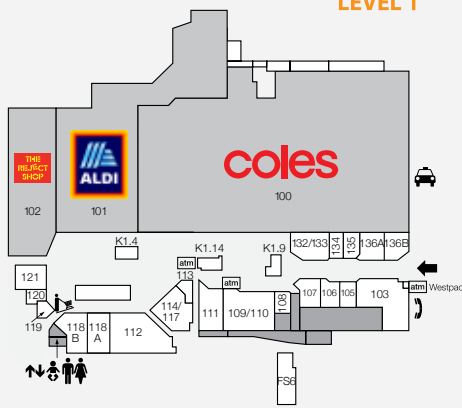

#### MAJORS

- COLES • ALDI
- BIG W • KMART • CINEPLEX

#### DEMOGRAPHICS

STRONG FAMILY MARKET,  
HIGH PROPORTION  
OF UNDER 14s

MARKET

136,838

TRADE AREA POPULATION

**LEVEL 1**

**LEVEL 2**

**LEVEL 3**

STORE	STORE NO.	STORE	STORE NO.
<b>MAJORS</b>			
Aldi	101	Boost Juice	K2.16
Best & Less	214	Cafe Pegasus	K1.9
Big W	200	Chopstix	K2.14
Choice the Discount Store	341	Donut King	K3.18
Cineplex	400	Fusion Takeaway	113
Coles	100	Go Vita	114/117
Cotton On	317	Haeduri Chicken	332
Kmart	300	KFC (outside centre)	FS1
Rebel	500	Little Red Dumpling	327
The Reject Shop	102	McDonald's	219
<b>BANKS &amp; FINANCIAL</b>			
ANZ Bank	205	Origin Kebabs	220
Westpac	103	Rashays	328
<b>CAFÉS &amp; DINING</b>			
Amigos Cafe	217	Shikii Sushi & Teppanyaki	334
Asian Delight	218	Subway	329
		Sunshine Takeaway	K1.4
		Sushi Paradise	K2.8
		Thai Chuan Chim	330B