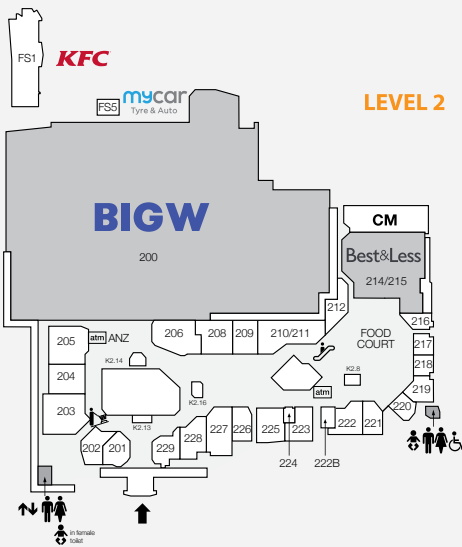

#### MAJORS

- COLES • ALDI
- BIG W • KMART • CINEPLEX

#### DEMOGRAPHICS

STRONG FAMILY MARKET,  
HIGH PROPORTION  
OF UNDER 14s

MARKET

136,838

TRADE AREA POPULATION

**LEVEL 1**

**LEVEL 2**

**LEVEL 3**

STORE	STORE NO.	STORE	STORE NO.
<b>MAJORS</b>			
Aldi	101	Boost Juice	K2.16
Best & Less	214	Cafe Pegasus	K1.9
Big W	200	Chopstix	K2.14
Choice the Discount Store	341	Donut King	K3.18
Cineplex	400	Fusion Takeaway	113
Coles	100	Go Vita	114/117
Cotton On	317	Haeduri Chicken	332
Kmart	300	KFC (outside centre)	FS1
Rebel	500	Little Red Dumpling	327
The Reject Shop	102	McDonald's	219
<b>BANKS &amp; FINANCIAL</b>			
ANZ Bank	205	Origin Kebabs	220
Westpac	103	Rashays	328
<b>CAFÉS &amp; DINING</b>			
Amigos Cafe	217	Shikii Sushi & Teppanyaki	334
Asian Delight	218	Subway	329
		Sunshine Takeaway	K1.4
		Sushi Paradise	K2.8
		Thai Chuan Chim	330B