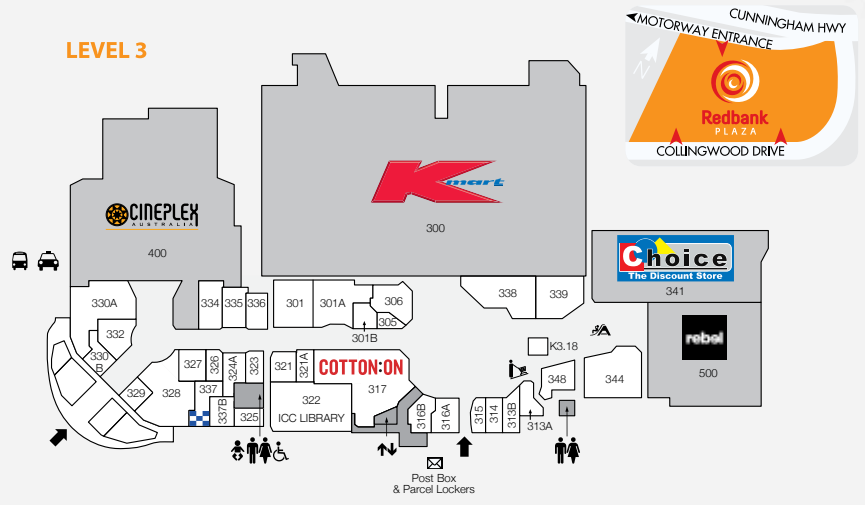

LEVEL 3

- ➔ Entry/Exit
- ♿ Disabled Toilets
- ♀ Female Toilets
- ♂ Male Toilets
- 👤 Parents Room
- ⬆️ Lift
- 🚶 Travelator
- 🪜 Escalator
- CM Centre Management
- 🚗 Taxi Rank
- 🚌 Bus Station
- ☎ Play Phone
- atm ATM
- 📧 PO Boxes
- 👮 Police

STORE	STORE NO.	STORE	STORE NO.
ENTERTAINMENT & LEISURE		HOMEWARES & ELECTRICAL	
Collingwood Park News	111	ACME Phone Repair & Accessories	K2.13
EB Games	225	JV Audio	119
Eddie's Retro	336	My Case	313A
iPlay	330A	The Furniture Club	221
Miracle Gadget	118B	JEWELLERY & ACCESSORIES	
Telstra Shop	348	Prouds	201
Vodafone	301B	MEDICAL & OPTICAL	
Yes Optus	107	Bay Audio	106
FASHION & FOOTWEAR		Primeline Pharmacy	109/110
Ally Fashion	210-211	Redbank Plaza Dental	325
Connor	206	Redbank Plaza Medical	112
Factorie	306	Specsavers	338
Formally Yours	335	MISCELLANEOUS	
Jays Jays	208	BWS	132/133
Legalized Printz	228	Free Choice Tobacconist	135
Lowes	203	Kaisercraft	301
Spendless	229	RETAIL SERVICES	
Urban Wear	226	Australia Post	316A
FRESH FOOD		Ipswich City Council Library & Information Service	322
Redbank Bakehouse	136A	ITP (Income Tax Professionals)	313B
HEALTH & BEAUTY		Mister Minit	K1.14
Go Vita	114/117	mycar Tyre & Auto	FS5
Grace Beauty & Threading	222B	Police Beat	337
Just Cuts	120	Ultra Tune	FS6
LE Nails & Beauty	202		
Luminous Nails	305		
My Nails	134		
S+S Hair & Beauty	314		
Sunshine Massage	108		
Unicorn Piercing Professionals	315		

STORE	STORE NO.	STORE	STORE NO.
MAJORS			
Aldi	101	Boost Juice	K2.16
Best & Less	214	Cafe Pegasus	K1.9
Big W	200	Chopstix	K2.14
Choice the Discount Store	341	Donut King	K3.18
Cineplex	400	Fusion Takeaway	113
Coles	100	Go Vita	114/117
Cotton On	317	Haeduri Chicken	332
Kmart	300	KFC (outside centre)	FS1
Rebel	500	Little Red Dumpling	327
The Reject Shop	102	McDonald's	219
BANKS & FINANCIAL			
ANZ Bank	205	Origin Kebabs	220
Westpac	103	Rashays	328
CAFÉS & DINING			
Amigos Cafe	217	Shikii Sushi & Teppanyaki	334
Asian Delight	218	Subway	329
		Sunshine Takeaway	K1.4
		Sushi Paradise	K2.8
		Thai Chuan Chim	330B

LEASING ENQUIRIES

ALISON PASHLEY
Centre Manager
P 3288 5511
E apashley@retailfirst.com.au