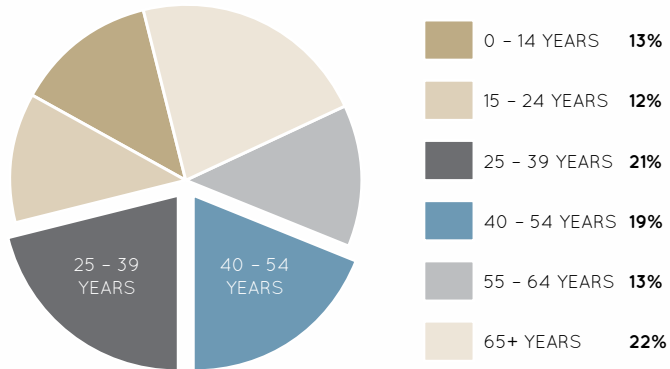

AGE PROFILE

Australia Fair is the shopping hub of the Gold Coast CBD, providing an appealing mix of retail, leisure and entertainment.

With the evolution of the official Southport CBD and an associated boost in local economic indicators, Australia Fair is capitalising on its central location to leverage incredible retail opportunities for those who share the vision in establishing themselves in a progressive, urban city centre.

KEY FEATURES

221

NUMBER OF RETAILERS*

265.5m

TOTAL ANNUAL SALES (\$)*

54,857

GROSS LEASABLE AREA (M2)*

2,111