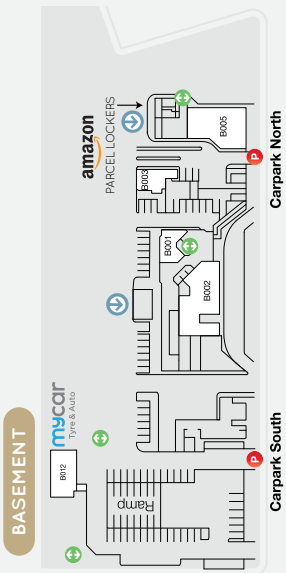

171,191

MAIN TRADE AREA POPULATION

- Parking
- Lifts
- Entry
- Stairs
- Escalators
- Paustation
- Toilets
- Disabled Toilets
- Parents Room
- Adult Change Room
- Taxi
- ATM
- Customer Service
- EV Charging
- 36 Marine Pde