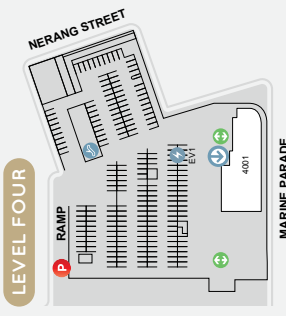

CAR PARKS*

12.1m

ANNUAL CUSTOMER VISITS*

MAJORS

- COLES
- WOOLWORTHS
- KMART
- EVENT CINEMAS

DEMOGRAPHICS

CBD WORKERS, STUDENTS, YOUNG FAMILIES, SENIORS, ASIAN MARKET, TOURISTS

MARKET

171,191

MAIN TRADE AREA POPULATION

- Parking
- Lifts
- Entry
- Stairs
- Escalators
- Paustation
- Toilets
- Disabled Toilets
- Parents Room
- Adult Change Room
- Taxi
- ATM
- Customer Service
- EV Charging
- 36 Marine Pde