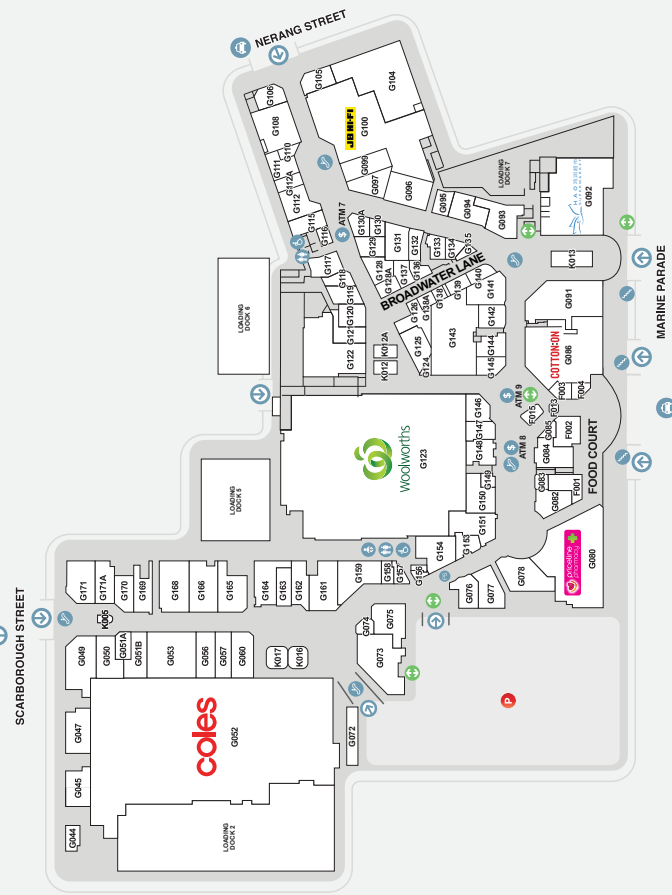

CAR PARKS*

12.1m

ANNUAL CUSTOMER VISITS*

MAJORS

- COLES
- WOOLWORTHS
- KMART
- EVENT CINEMAS

DEMOGRAPHICS

CBD WORKERS, STUDENTS, YOUNG FAMILIES, SENIORS, ASIAN MARKET, TOURISTS

MARKET

171,191

MAIN TRADE AREA POPULATION

- Parking
- Lifts
- Entry
- Stairs
- Escalators
- Paustation
- Toilets
- Disabled Toilets
- Parents Room
- Adult Change Room
- Taxi
- ATM
- Customer Service
- EV Charging
- 36 Marine Pde