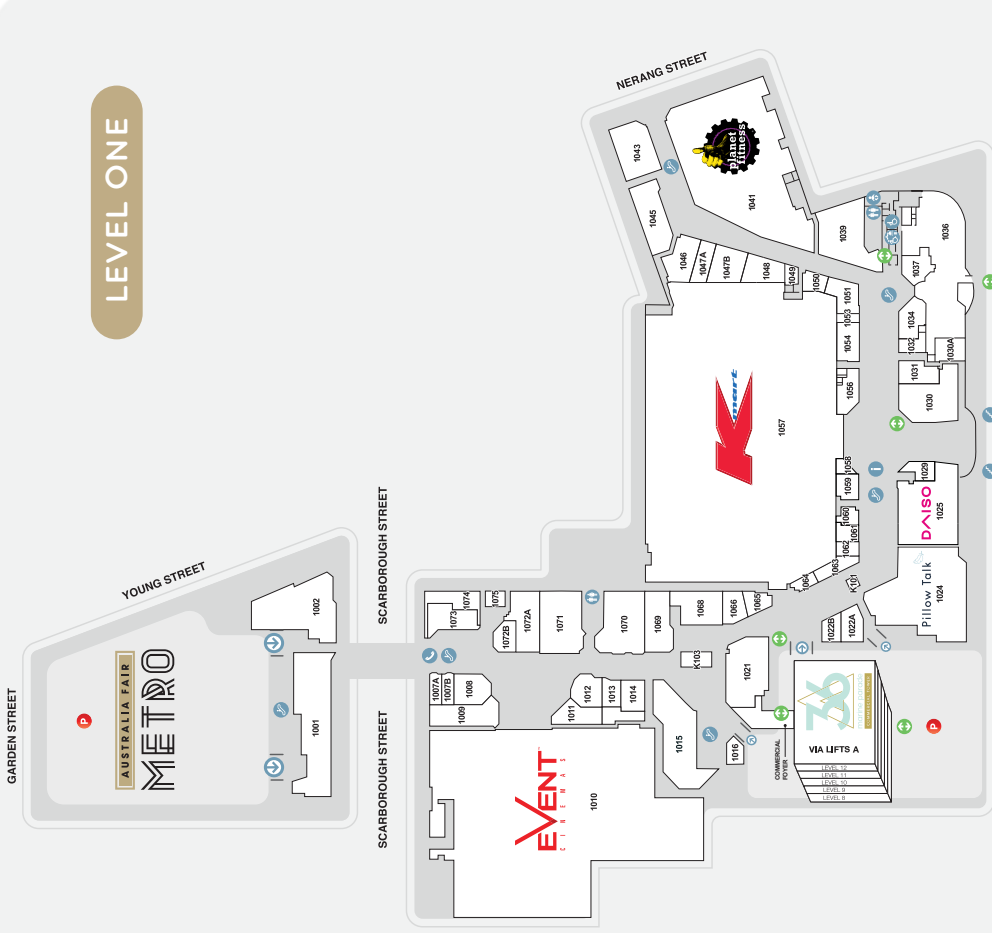

CAR PARKS*

12.1m

ANNUAL CUSTOMER VISITS*

MAJORS

- COLES
- WOOLWORTHS
- KMART
- EVENT CINEMAS

DEMOGRAPHICS

CBD WORKERS, STUDENTS, YOUNG FAMILIES, SENIORS, ASIAN MARKET, TOURISTS

MARKET

171,191

MAIN TRADE AREA POPULATION

- Parking
- Lifts
- Entry
- Stairs
- Escalators
- Paustation
- Toilets
- Disabled Toilets
- Parents Room
- Adult Change Room
- Taxi
- ATM
- Customer Service
- EV Charging
- 36 Marine Pde