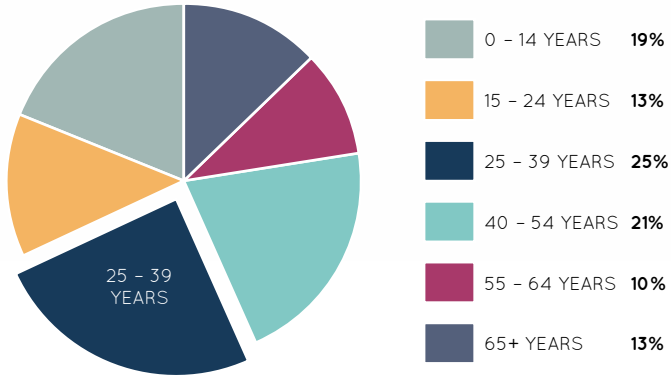

AGE PROFILE

KEY FEATURES

75	148m	25,747	1,315	3.2m
NUMBER OF RETAILERS	TOTAL ANNUAL SALES (\$)	GROSS LEASABLE AREA (M2)	CAR PARKS 617 ARE UNDERCOVER	ANNUAL CUSTOMER VISITS

MAJORS

- WOOLWORTHS
 - ALDI
- HOYTS CINEMAS
 - KMART

DEMOGRAPHICS

ABOVE AVERAGE INCOME, YOUNG & MIDDLE AGED FAMILIES

MARKET

124,136

TRADE AREA POPULATION

Stafford City

SHOPPING CENTRE

AMENITIES