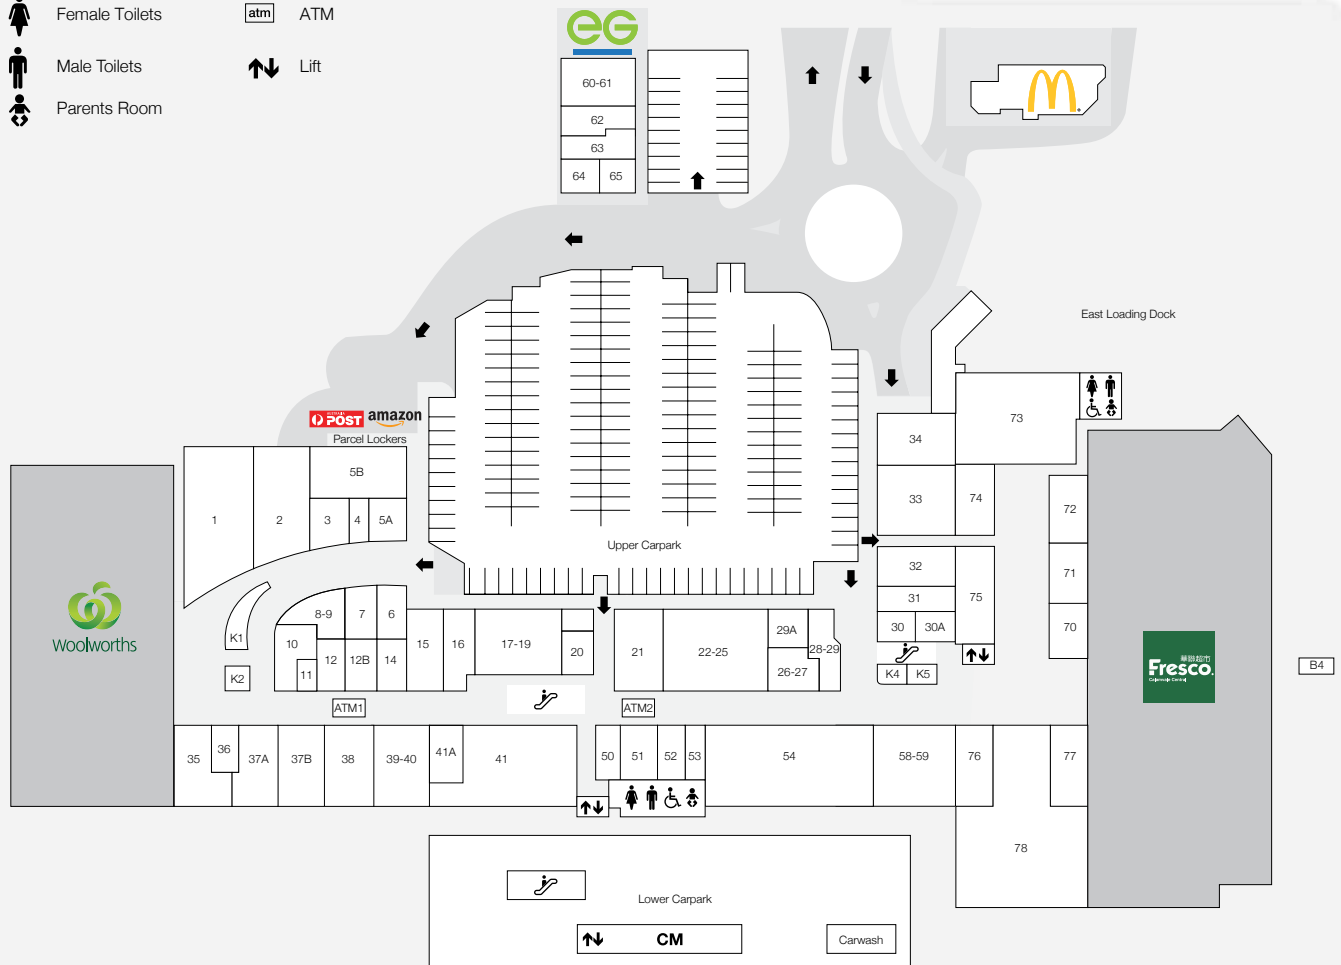

## DEMOGRAPHICS

YOUNG FAMILIES,  
ASIAN MARKET,  
CONVENIENCE SHOPPERS

MARKET

198,292

TRADE AREA POPULATION

# calamvale CENTRAL

- Entry/Exit
- Disabled Toilets
- Female Toilets
- Male Toilets
- Parents Room
- Centre Management
- Travelator
- ATM
- Lift

STORE	STORE NO.	STORE	STORE NO.	STORE	STORE NO.	STORE	STORE NO.
<b>MAJORS</b>		Ispa Kebabs	62	<b>PHARMACY</b>		<b>MEDICAL</b>	
Fresco		Kangtea	29A	Priceline Pharmacy	1	Australian Dental Care Centre	8/9
Woolworths		L'Oasis Café and Restaurant	74			Calamvale Central Family Practice	1
<b>BANKS &amp; ATMS</b>		Love Malatang	71	<b>HAIR &amp; BEAUTY</b>		i.Holics Optician & Optometrist	26
ATMX		Momo Chicken	76	Calamvale Remedial Massage	39-40	Optical Express	36
St George Bank	17-19	Mountain Hot Pot	22-25	GiGi Hair Studio	12	Pacific Family Medical Practice	5B
Westpac	33	Mr Tall Pork Noodles	77	Elegance Barber Shop	14	QML Pathology	64
<b>NEWSAGENTS</b>		Nandos	60-61	Go Cutt	30A	<b>SERVICES - GENERAL</b>	
Newspower	38	Noodle Box	65	La Curls	7	Amazon Parcel Lockers	
<b>CENTRE SERVICES</b>		Pho 23 Banh Mi & Rolls	72	Nail Spa	52	Australia Post Parcel Lockers	
Centre Management	CM	Ru Yi Dim Sum	58-59			Catch Wonderland	50
Parents Room		Sushi Honke	75	<b>HOMEWARES &amp; GIFTS</b>		CellAPhone	12B
<b>FOOD - EAT IN &amp; TAKEAWAY</b>		Sushi Hub	20	Oz Souvenir	51	Community Justice of the Peace	11
Baskin Robbins	63	Sweet Shine	28-29	Robins Kitchen	35	EG Fuelco	
Cambridge Sushi	4	Tasty Rice Noodles	31	TSG Tobacco Station Group	6	Funland	78
Chatterbox	15	Xi'an Fusion	16			Keep Fitness	54
Coco Fresh Tea & Juice	70	<b>FRESH FOOD</b>		<b>JEWELLERY</b>		Keep Fitness Pilates	53
Degani	21	Butcher Sons & Co	3	Rhia Jewellers	37B	Matchroom	73
Famous Mocktails	5A	HanaroMart	41	Ruby Jewellers	30	MotoDojo	B4
Fashionable Flavors	10	Kangti Bakery	32	<b>LIQUOR</b>		Xtreme Car Wash	Carpark
Gong Cha	K4	Mega Discount Fruit Market	2	BWS	37A		