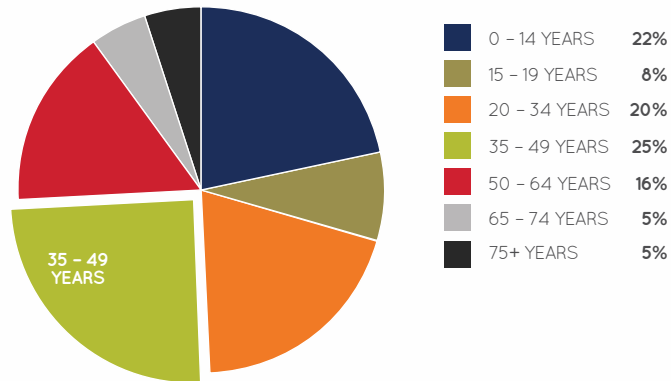

# calamvale CENTRAL

**Calamvale Central** is a community and convenience based sub-regional shopping centre located 18kms south of Brisbane's CBD. With delicious delights from international cuisines, the largest Asian supermarket in Australia, arcade entertainment plus a pool & snooker venue, Calamvale Central represents a unique night-time offer where customers can Eat, Shop & Play. It is anchored by Woolworths and Fresco Supermarket along with 60 specialty stores and offers convenient underground parking.

## AGE PROFILE

## KEY FEATURES

60

NUMBER OF RETAILERS

81.5m

TOTAL ANNUAL SALES (\$)

16,710

GROSS LEASABLE AREA (M2)

1,059