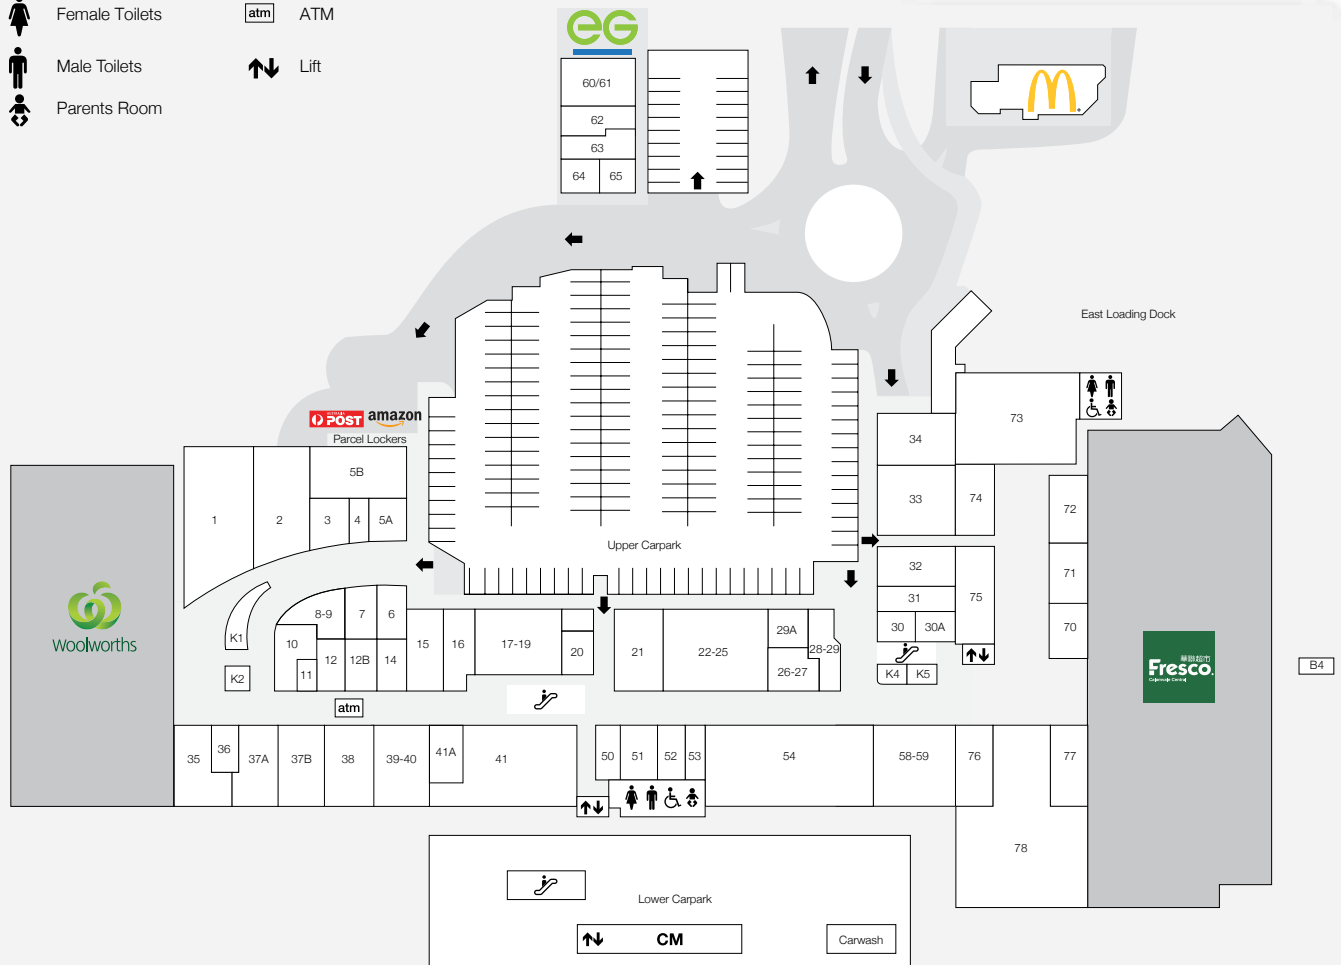

## DEMOGRAPHICS

YOUNG FAMILIES,  
ASIAN MARKET,  
CONVENIENCE SHOPPERS

MARKET

198,292

TRADE AREA POPULATION

# calamvale CENTRAL

-  Entry/Exit
-  Disabled Toilets
-  Female Toilets
-  Male Toilets
-  Parents Room
-  Centre Management
-  Travelator
-  ATM
-  Lift

STORE	STORE NO.	STORE	STORE NO.	STORE	STORE NO.	STORE	STORE NO.
<b>MAJORS</b>		Ispa Kebabs	62	<b>PHARMACY</b>		<b>MEDICAL</b>	
Fresco		Kangtea	29A	Priceline Pharmacy	1	Australian Dental Care Centre	8/9
Woolworths		L'Oasis Café and Restaurant	74			Calamvale Central Family Practice	1
<b>BANKS &amp; ATMS</b>		Love Malatang	71	<b>HAIR &amp; BEAUTY</b>		i.Holics Optician & Optometrist	26
ATMX		Momo Chicken	76	Calamvale Remedial Massage	39	Optical Express	36
St George Bank	17-19	Mountain Hot Pot	22-25	GiGi Hair Studio	12	Pacific Family Medical Practice	5B
Westpac	33	Mr Tall Pork Noodles	77	Elegance Barber Shop	14	QML Pathology	64
<b>NEWSAGENTS</b>		Nandos	60/61	Go Cutt	30A		
Newspower	38	Noodle Box	65	La Curls	7	<b>SERVICES - GENERAL</b>	
<b>CENTRE SERVICES</b>		Pho 23 Banh Mi & Rolls	72	Nail Spa	52	Amazon Parcel Lockers	
Centre Management	CM	Ru Yi Dim Sum	59			Australia Post Parcel Lockers	
Parents Room		Sushi Honke	75	<b>HOMEWARES &amp; GIFTS</b>		Catch Wonderland (coming soon)	50
<b>FOOD - EAT IN &amp; TAKEAWAY</b>		Sushi Hub	20	Oz Souvenir	51	CellAPhone	12B
Baskin Robbins	63	Sweet Shine	28-29	Robins Kitchen	35	Community Justice of the Peace	11
Cambridge Sushi	4	Tasty Rice Noodles	31	TSG Tobacco Station Group	6	EG Fuelco	
Chatterbox	15	Xi'an Fusion	16			Funland	78
Coco Fresh Tea & Juice	70	<b>FRESH FOOD</b>		<b>JEWELLERY</b>		Keep Fitness	54
Degani	21	Butcher Sons & Co	3	Rhia Jewellers	37B	Keep Fitness Pilates	53
Famous Mocktails	5A	HanaroMart	41	Ruby Jewellers	30	Matchroom	73
Fashionable Flavors	10	Kangti Bakery	32	<b>LIQUOR</b>		MotoDojo	B4
Gong Cha	K4	Mega Discount Fruit Market	2	BWS	37A	Xtreme Car Wash	Carpark