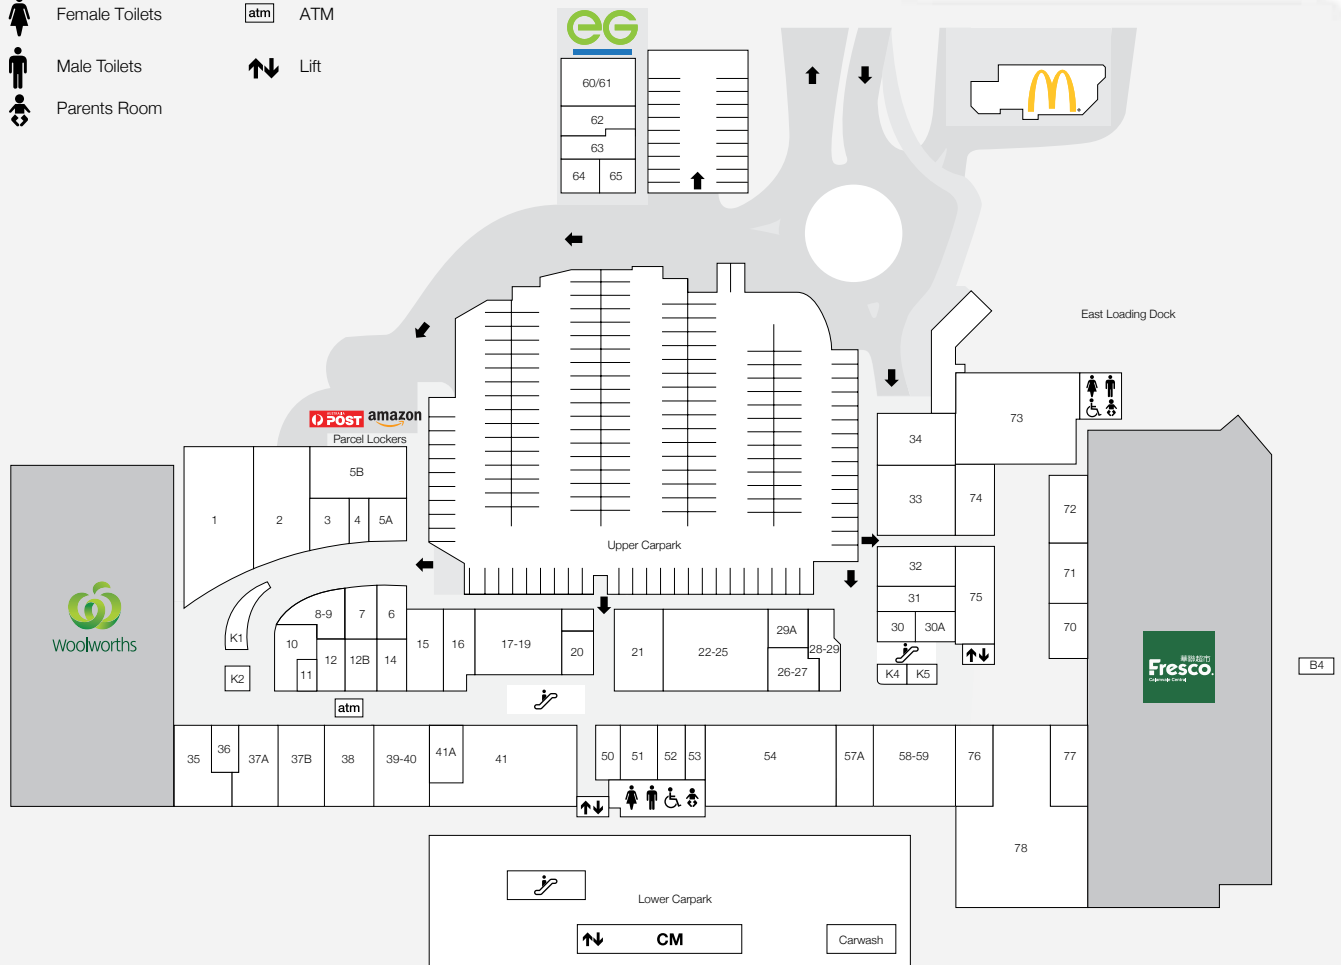

1,059

CAR PARKS
780 ARE UNDERCOVER

3.0m

ANNUAL CUSTOMER VISITS

MAJORS

- WOOLWORTHS
- FRESCO ASIAN SUPERMARKET

DEMOGRAPHICS

YOUNG FAMILIES,
ASIAN MARKET,
CONVENIENCE SHOPPERS

MARKET

198,292

TRADE AREA POPULATION

calamvale CENTRAL

-  Entry/Exit
-  Disabled Toilets
-  Female Toilets
-  Male Toilets
-  Parents Room
-  Centre Management
-  Travelator
-  ATM
-  Lift

STORE	STORE NO.	STORE	STORE NO.	STORE	STORE NO.	STORE	STORE NO.
MAJORS		Ispa Kebabs	62	PHARMACY		MEDICAL	
Fresco		Kangtea	29A	Priceline Pharmacy	1	Australian Dental Care Centre	8/9
Woolworths		Khatta Meetha Indian	34			Calamvale Central Family Practice	1
BANKS & ATMS		L'Oasis Café and Restaurant	74	HAIR & BEAUTY		i.Holics Optician & Optometrist	26
ATMX		Love Malatang	71	Calamvale Remedial Massage	39	Optical Express	36
St George Bank	17-19	Momo Chicken	76	GiGi Hair Studio	12	Pacific Family Medical Practice	5B/C
Westpac	33	Mountain Hot Pot	22-25	Elegance Barber Shop	14	QML Pathology	64
NEWSAGENTS		Nandos	60/61	Go Cutt	30A		
Newspower	38	Noodle Box	65	La Curls	7	SERVICES - GENERAL	
CENTRE SERVICES		Pho 23 Banh Mi & Rolls	72	Nail Spa	52	Amazon Parcel Lockers	
Centre Management	CM	Ru Yi Dim Sum	59			Australia Post Parcel Lockers	
Parents Room		Sushi Honke	75	HOMEWARES & GIFTS		CellAPhone	12B
FOOD - EAT IN & TAKEAWAY		Sushi Hub	20	Oz Souvenir	51	Community Justice of the Peace	11
Baskin Robbins	63	Sweet Shine	28-29	Robins Kitchen	35	EG Fuelco	
Cambridge Sushi	4	Tasty Rice Noodles	31	TSG Tobacco Station Group	6	Funland	78
Chatterbox	15	Xi'an Fusion	16			Keep Fitness	54
Coco Fresh Tea & Juice	70	FRESH FOOD		JEWELLERY		Keep Fitness Cardio	58A
Degani	21	Butcher Sons & Co	3	Rhia Collection	50	Keep Fitness Pilates	53
Famous Mocktails	5A	HanaroMart	41	Ruby Jewellers	30	Matchroom	73
Fashionable Flavors	10	Kangti Bakery	32	LIQUOR		MotoDojo	B4
Gong Cha	K4	Mega Discount Fruit Market	2	BWS	37A	Xtreme Car Wash	Carpark