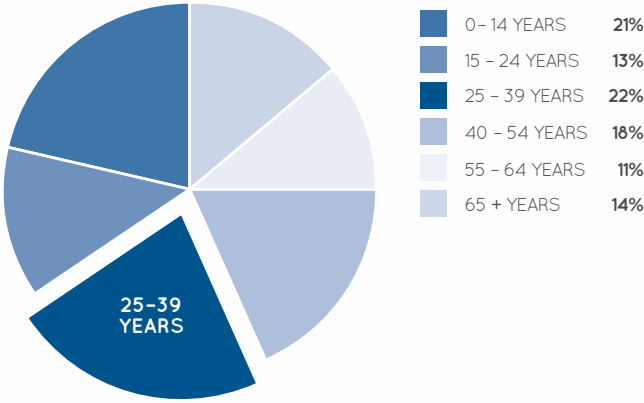

AGE PROFILE

KEY FEATURES

47	142m	19,957	1,257	2.7m
NUMBER OF RETAILERS	TOTAL ANNUAL SALES (\$)	GROSS LEASABLE AREA (M2)	CAR PARKS 1,025 ARE UNDERCOVER	ANNUAL CUSTOMER VISITS

MAJORS

- WOOLWORTHS
- BIG W

DEMOGRAPHICS