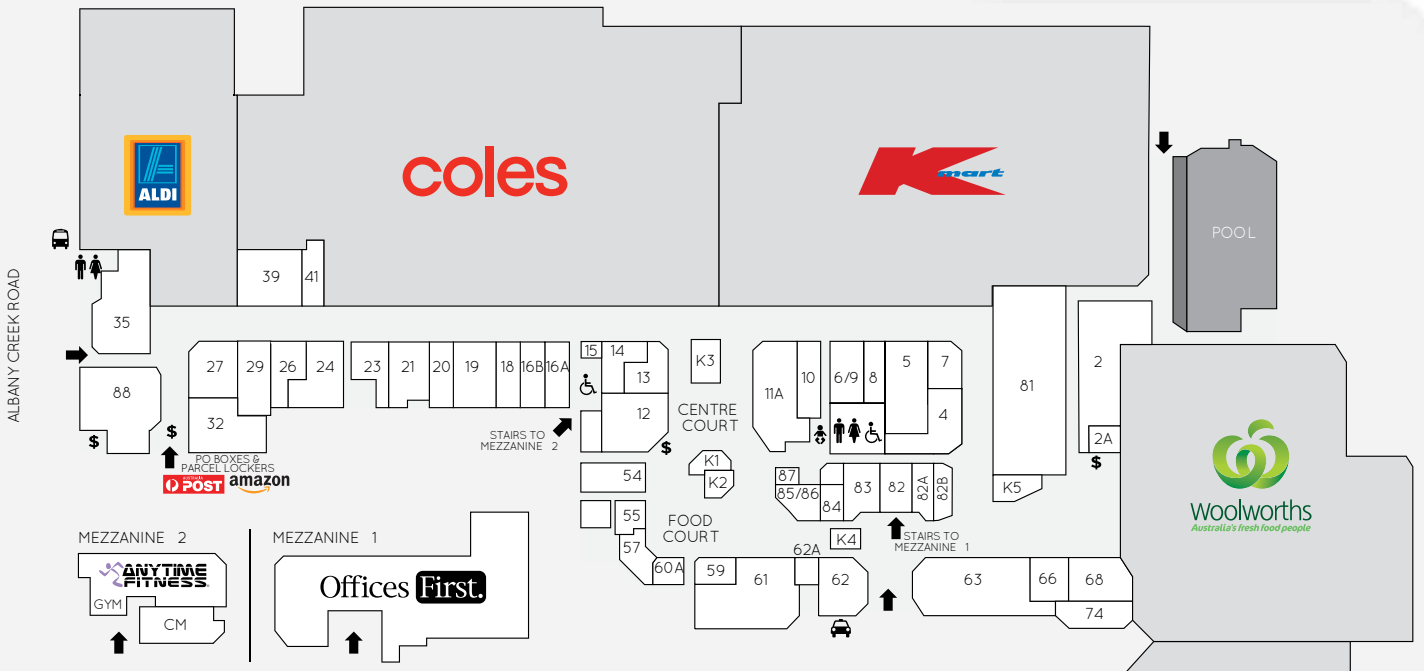

1,729

CAR PARKS 611 ARE UNDERCOVER

4.1M

ANNUAL CUSTOMER VISITS

MAJORS

- COLES
- KMART
- WOOLWORTHS
- ALDI

DEMOGRAPHICS

HIGH INCOME AND MIDDLE CLASS FAMILIES, GROCERY AND CONVENIENCE SHOPPERS

MARKET

125,800

TRADE AREA POPULATION

- Toilets
- Disabled Toilet
- Parent's Room
- Taxi Rank
- Bus Interchange
- ATM
- CM** Centre Mgmt

STORE LOCATION

MAJORS

ALDI	M3
Coles	M1
Kmart	M2
Woolworths	M4

FASHION

FOOTWEAR

Ricardo's Shoes	19
-----------------	----

FRESH FOOD

Bakers Delight	23
BWS	68
Burlington BBQ	81
Liquorland	62
Sunlit Asian Supermarket	81
Taste of Shanghai	81
Top Spot Fruit Mart	24

GENERAL

Artie's Music	35
Bob Jane T-Marts	T2/T3
Dr Phone	K4
EB Games	27
Envirobank	Carpark
Flight Centre	13
Green Trees Plant Nursery	94
Kangaroo Mobile	K3
Mr Toys Toyworld	T1

STORE LOCATION

Nextra Aspley Hypermarket	11A
Wattyl Paint Centre	T4

HAIR AND BEAUTY

Fashion Nails	6/9
Go Cutt	62A
Mancave Barbershop	85/86
Rose Nails	84
Royal Beauty	54
S+S Hair and Beauty	82A
Stefan	20

HEALTH AND MEDICAL