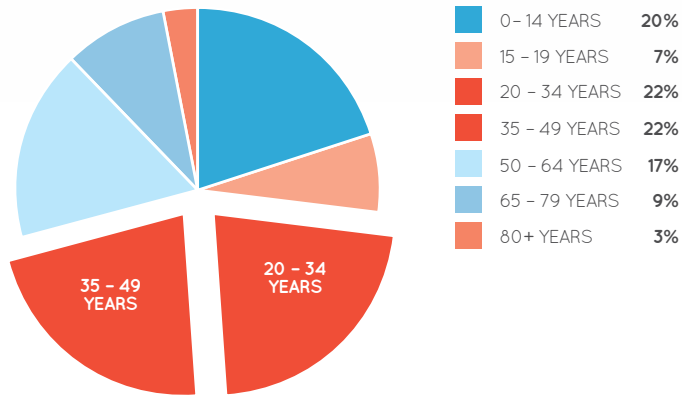

AGE PROFILE

KEY FEATURES

63

NUMBER OF RETAILERS

250M

TOTAL ANNUAL SALES (\$)

36,385

GROSS LEASABLE AREA (M2)