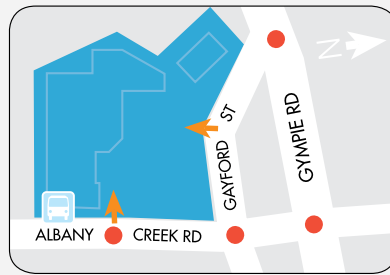

LEASING ENQUIRIES

TIM CLAYTON Retail Leasing Manager
M 0437 194 896
E tim.clayton@retailfirst.com.au

ASPLEY HYPERMARKET CENTRE MANAGEMENT
P 07 3862 7222
E aspley@retailfirst.com.au