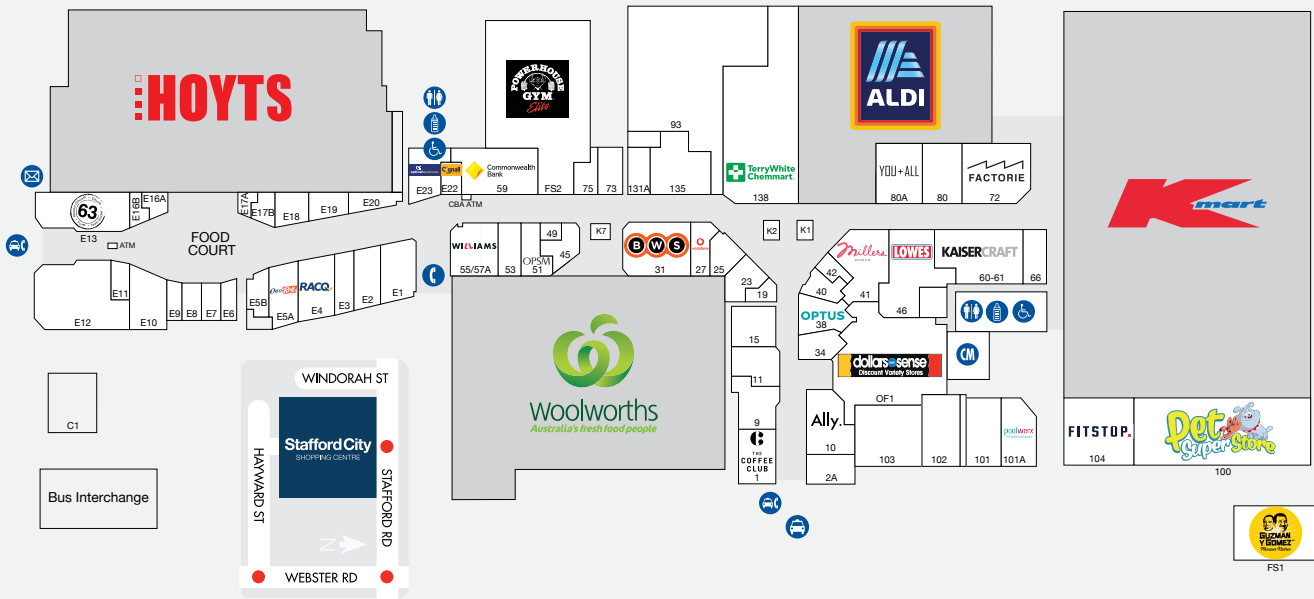

## MAJORS

- WOOLWORTHS
  - ALDI
- HOYTS CINEMAS
  - KMART

## DEMOGRAPHICS

ABOVE AVERAGE INCOME, YOUNG & MIDDLE AGED FAMILIES

MARKET

124,136

TRADE AREA POPULATION

## SHOPPING CENTRE

### AMENITIES

-  Toilets
-  Telephones
-  Post Office Boxes
-  Parents Room
-  Taxi Phone
-  Centre Management
-  Disabled Toilets
-  Taxi Rank

STORE	LOCATION	STORE	LOCATION	STORE	LOCATION
<b>MAJORS</b>		<b>FINANCE</b>		<b>OPTOMETRY</b>	
ALDI		Commonwealth Bank	59	OPSM	51
Hoyts		RACQ	E4	Optical Warehouse	E23
Kmart		<b>FRESH FOOD</b>		Urban Optical	E18
Woolworths		Butter and Bun	131A	<b>PHONES &amp; TECHNOLOGY</b>	
<b>DINING &amp; TAKEAWAY</b>		BWS	31	Case Indulgence	K7
Café 63	E13	Fruit Fantasy & Deli	135	Star Phones	K2
Fong Yung Chinese	E6	Kurty's Quality Meats	73	Vodafone	27
Guzman y Gomez	FS1	<b>HAIR, NAILS &amp; BEAUTY</b>		Yes Optus	38
Ispa Kebabs	E16A	Artistic Nails & Spa	E19	<b>SERVICES</b>	
On a Roll Sushi	E5A	Flora Beauty	75	Concierge Car Wash	C1
Rosetta Sunsmile Café	E1	Go Cutt	E20	Fitstop	104
Sushi Guru	E17B	Heavenly Zen	66	Mister Minit	K1
The Coffee Club	1	Princess Nails & Spa	11	Poolwerx	101A
Wow Banh Mi	E7	Pure Regimen	11	Powerhouse Gym Elite	FS2
<b>FASHION &amp; ACCESSORIES</b>		Rimi Beauty	E3	Stafford City Doctors	93
Ally Fashion	10	S & S Hair and Beauty	19	Terry White Chemmart	138
Casavida	E2	The Shave Cave Bar	23	<b>VARIETY</b>	
Factorie	72	<b>HOMEWARES &amp; GIFTS</b>		Cignall	E22
Lowes	46	Crystal Journey	9	Dollars and Sense	OF1
Millers	41	Ideas	25	EB Games	80
Romano's Jewellers	40	Kaisercraft	80A	Pet Superstore	100
Williams	55/57A			Stafford City News	2A
You + All	80A				