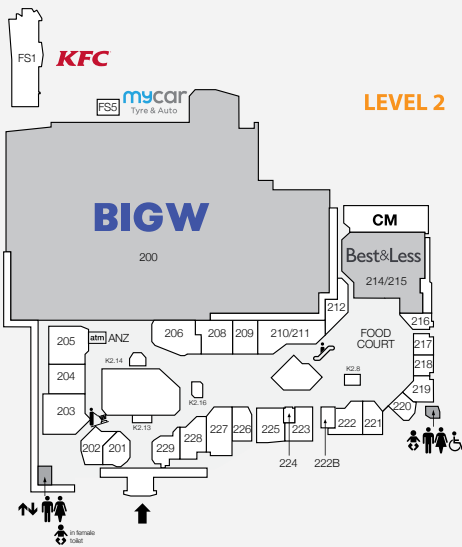

#### DEMOGRAPHICS

STRONG FAMILY MARKET,  
HIGH PROPORTION  
OF UNDER 14s

MARKET

136,838

TRADE AREA POPULATION

**LEVEL 1**

**LEVEL 2**

**LEVEL 3**

- ➔ Entry/Exit
- ♿ Disabled Toilets
- ♀ Female Toilets
- ♂ Male Toilets
- 👨👩👧👦 Parents Room
- ⬆️ Lift
- 🚶 Travelator
- 🪜 Escalator
- 🏢 CM Centre Management
- 🚗 Taxi Rank
- 🚌 Bus Station
- ☎️ Play Phone
- 🏧 ATM
- 📧 PO Boxes
- 👮 Police

STORE	STORE NO.	STORE	STORE NO.
<b>MAJORS</b>			
Aldi	101	Boost Juice	K2.16
Best & Less	214	Cafe Pegasus	K1.9
Big W	200	Chopstix	K2.14
Choice the Discount Store	341	Donut King	K3.18
Cineplex	400	Fusion Takeaway	113
Coles	100	Go Vita	114/117
Cotton On	317	Haeduri Chicken	332
Kmart	300	KFC (outside centre)	FS1
Rebel	500	Little Red Dumpling	327
The Reject Shop	102	McDonald's	219
<b>BANKS &amp; FINANCIAL</b>			
ANZ Bank	205	Origin Kebabs	220
Westpac	103	Rashays	328
<b>CAFÉS &amp; DINING</b>			
Amigos Cafe	217	Shikii Sushi & Teppanyaki	334
Asian Delight	218	Subway	329
		Sunshine Takeaway	K1.4
		Sushi Paradise	K2.8
		Thai Chuan Chim	330B