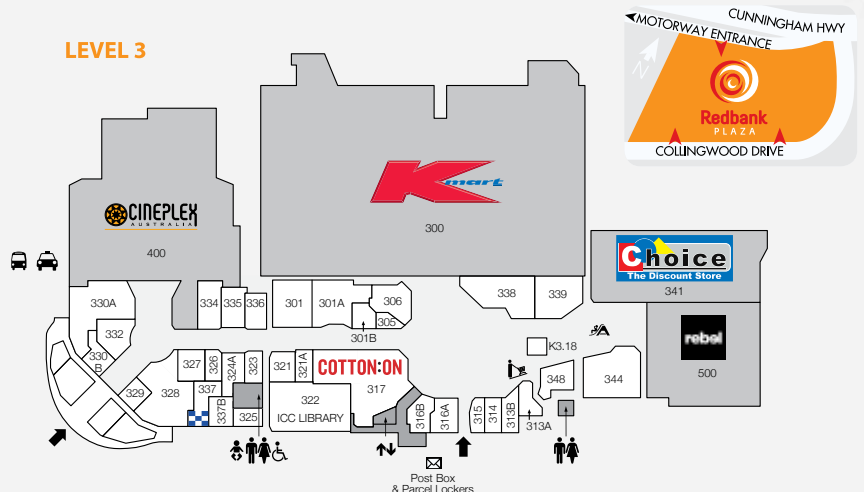

#### DEMOGRAPHICS

STRONG FAMILY MARKET,  
HIGH PROPORTION  
OF UNDER 14s

MARKET

136,838

TRADE AREA POPULATION

**LEVEL 1**

**LEVEL 2**

**LEVEL 3**

STORE	STORE NO.	STORE	STORE NO.
<b>MAJORS</b>			
Aldi	101	Boost Juice	K2.16
Best & Less	214	Cafe Pegasus	K1.9
Big W	200	Chopstix	K2.14
Choice the Discount Store	341	Donut King	K3.18
Cineplex	400	Fusion Takeaway	113
Coles	100	Go Vita	114/117
Cotton On	317	Haeduri Chicken	332
Kmart	300	KFC (outside centre)	FS1
Rebel	500	Little Red Dumpling	327
The Reject Shop	102	McDonald's	219
<b>BANKS &amp; FINANCIAL</b>			
ANZ Bank	205	Origin Kebabs	220
Westpac	103	Rashays	328
<b>CAFÉS &amp; DINING</b>			
Amigos Cafe	217	Shikii Sushi & Teppanyaki	334
Asian Delight	218	Subway	329
		Sunshine Takeaway	K1.4
		Sushi Paradise	K2.8
		Thai Chuan Chim	330B