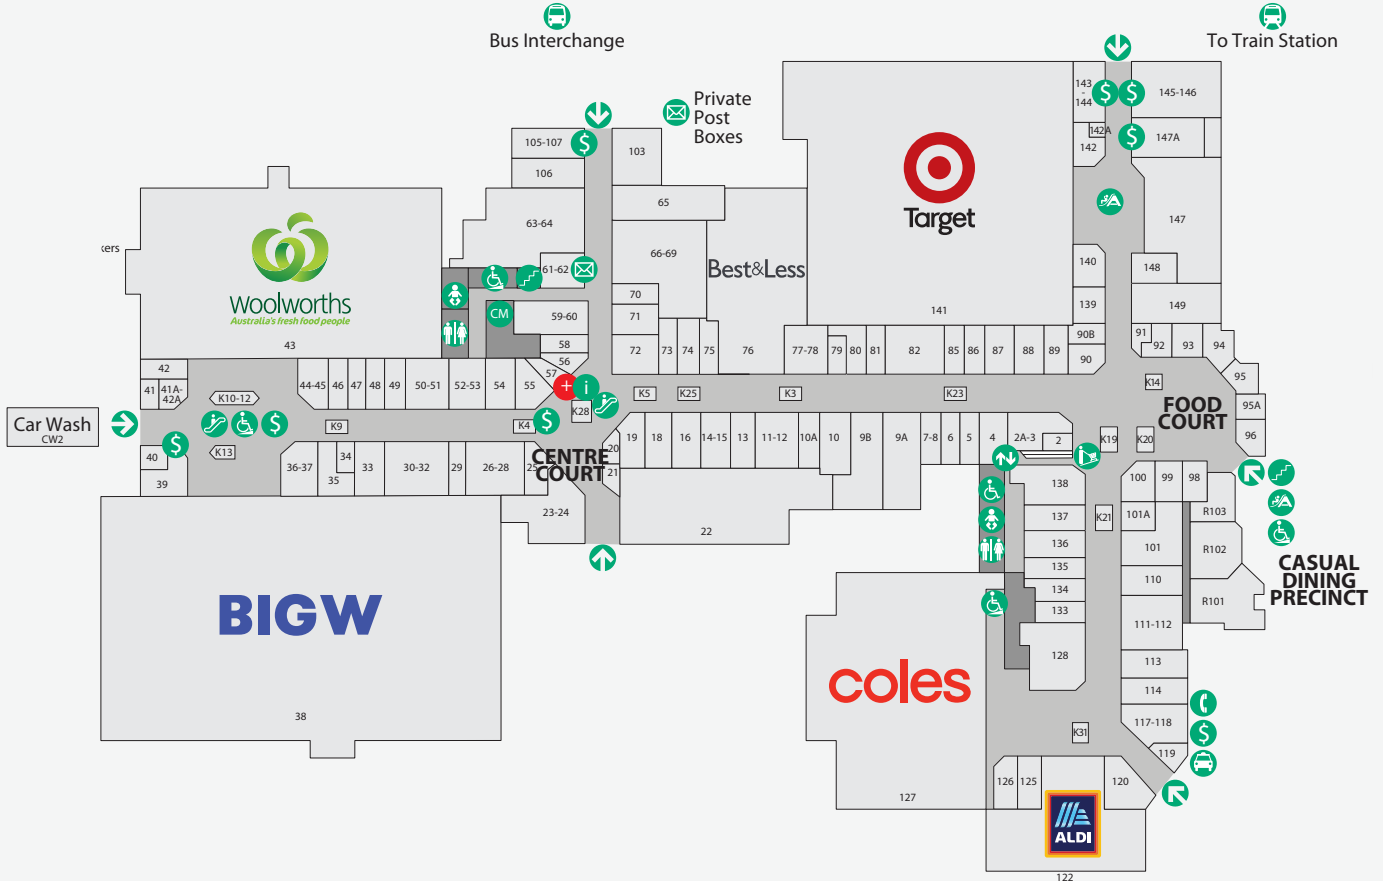

WHITE AND BLUE COLLAR FAMILIES

MARKET

179,200

TRADE AREA POPULATION

mycar
Tyre & Auto

GROUND LEVEL

- Entry/Exit
- Disabled Toilets
- Male/Female Toilets
- Parents Room
- First Aid
- Concierge
- Centre Management
- Lift
- Travelator
- Escalator
- Steps
- Ramp Access
- Taxi Rank
- Bus Interchange
- Train Station
- PO Boxes / Parcel Lockers
- Playground
- Phone