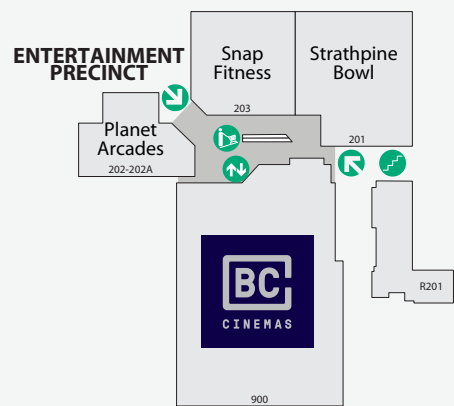

WHITE AND BLUE COLLAR FAMILIES

MARKET

179,200

TRADE AREA POPULATION

mycar
Tyre & Auto

GROUND LEVEL

- Entry/Exit
- Disabled Toilets
- Male/Female Toilets
- Parents Room
- First Aid
- Concierge
- Centre Management
- Lift
- Travelator
- Escalator
- Steps
- Ramp Access
- Taxi Rank
- Bus Interchange
- Train Station
- PO Boxes / Parcel Lockers
- Playground
- Phone