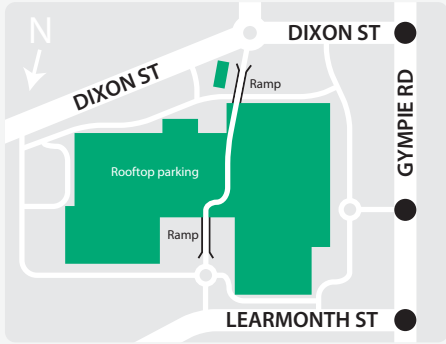

Strathpine Centre is located in the thriving Moreton Bay region & just 23km from the Brisbane CBD; strategically positioned to cater to a diverse population of predominantly families.

A vibrant hub for family friendly convenience, entertaining and dining with a 350-seat food court, entertainment precinct on level 1, plus all three major supermarkets, Big W, Target & 130+ specialty stores.

GROSS LEASABLE AREA (M2)

2,700

CAR PARKS
617 ARE UNDERCOVER

5.2m

ANNUAL CUSTOMER VISITS

MAJORS

- Big W
- Target
- ALDI
- Coles
- Woolworths

DEMOGRAPHICS

WHITE AND BLUE COLLAR FAMILIES

MARKET

179,200

TRADE AREA POPULATION

mycar
Tyre & Auto

GROUND LEVEL

- Entry/Exit
- Disabled Toilets
- Male/Female Toilets
- Parents Room
- First Aid
- Concierge
- Centre Management
- Lift
- Travelator
- Escalator
- Steps
- Ramp Access
- Taxi Rank
- Bus Interchange
- Train Station
- PO Boxes / Parcel Lockers
- Playground
- Phone