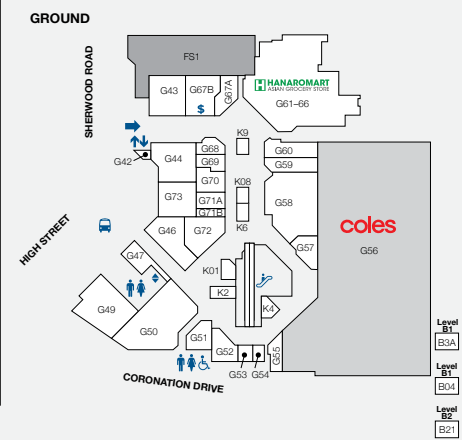

# TOOWONG VILLAGE

LOVE THE VILLAGE

STORE	LEVEL	STORE NO	STORE	LEVEL	STORE NO	STORE	LEVEL	STORE NO
<b>MAJORS</b>			<b>FASHION</b>			<b>LIQUOR</b>		
Coles	Ground	G56	Juniper & Co	Gallery	GA54	BWS	Gallery	GA34
Kmart	Level 1	L28	Moda Eleganta	Gallery	GA55	Liquorland	Gallery	GA32
Woolworths	Gallery	GA34	Sportsgirl	Gallery	GA37	Vintage Cellars	Basement 1	B04
<b>MINI MAJORS</b>			Sussan	Gallery	GA38	<b>MEDICAL &amp; OPTOMETRISTS</b>		
Fresco Asian Supermarket	Level 1	MM1	<b>FLORIST</b>			First Choice Chiropractic	Gallery	GA60
TK Maxx	Level 1	MM2	Daisy's Florist	Gallery	GA59	My Dentist Australia	Level 1	L11
<b>BANKS</b>			<b>FRESH FOOD</b>			MyHealth Medical Centre (Sullivan Nicolaides)	Level 1	L17
ANZ	Gallery	GA41	Bakers Delight	Ground	G70	OPSM	Gallery	GA36
BOQ	Level 1	L8	Fruity Capers & Deli	Ground	G58	Specsavers	Level 1	L15
CBA	Ground	G67B	Hanaromart	Ground	G61-66	Terry White Chemmart (QML Pathology)	Ground	G50
NAB	Gallery	GA39	Health Squared Go Vita	Ground	G60	Toowong Village Dental	Level 2	
<b>FOOD EAT IN/AWAY</b>			The Source Bulk Foods	Gallery	GA46	<b>NEWSAGENCY</b>		
Ambassador Specialty Coffee	Ground	K1	Toowong Deli	Gallery	GA44&45	Nextra Toowong	Ground	G72
Bird's Nest on the Run	Ground	G67A	Toowong Village Meats	Ground	G59	<b>SERVICES</b>		
Boost Juice	Ground	G57	<b>GAMES &amp; ELECTRONICS</b>			All Way Travel	Gallery	GA50
Chatime	Ground	K2	EB Games	Level 1	L9	Centre Management	Level 1	CM
Chatterbox Café	Level 1	L20	<b>HEALTH &amp; BEAUTY</b>			Crown Currency Exchange	Level 1	L7B
G Free Donuts	Ground	G71B	Fashion Nail Bar	Level 1	L23	Flight Centre	Ground	G51
ISPA Kebabs	Ground	G71A	Footcare Haven	Level 1	L16	Footwear Fixers	Level 1	L21
Merlo Coffee	Ground	K4	Freesia Salon	Level 1	L7C	Goodlife Health Club	Level 2	
Mr Curry	Ground	G68	Health First Massage & Acupuncture	Level 1	L26	Mister Minit	Ground	G54
Orange Tea	Ground	K9	Laser Clinics Australia	Gallery	GA56	Offices First (serviced offices)	Level 1	L1
Paris Play Cafe	Gallery	GA44A	Polish Nail Lounge	Level 1	L14	Sparkles Auto Care	Basement 1	B3A
Rollin's	Ground	G69	Shehnaz Beauty	Level 1	L10	Toowong Library	Level 1	F18
Rolling Man	Ground	K08	Stefan	Gallery	GA53B	Toowong Tobacco	Ground	G42
Sushi Hub	Gallery	GA48	S+S Hair.Beauty	Level 1	L19	<b>MOBILES &amp; ACCESSORIES</b>		
Sushi Paradise	Ground	K6	T&T Barber Shop	Ground	G55	Casphone	Ground	G53
Toowong Deli	Gallery	GA44&45	V8 Supercuts	Basement 2	B21	JSL Tech Sales & Repairs	Level 1	L22
Yi Fang Fruit Tea	Gallery	GA51	<b>HOMEWARES &amp; GIFTS</b>			Telstra Shop	Gallery	GA40
<b>HIGH ST EAT</b>			Bed Bath 'n Table	Gallery	GA42	The Case Station	Gallery	K10
Grill'd	Ground	G44	Kaisercraft	Level 1	L18	Vodafone	Gallery	GA43
Guzman Y Gomez	Ground	G43	Kingdom Gifts	Level 1	L21	'Yes' Optus	Gallery	GA58
KBQ (Korean BBQ)	Ground	G73	Robins Kitchen	Ground	G52			
Nando's	Ground	G49	The Total Picture Framing Co.	Level 1	L27			
San Churro	Ground	G46						
Zhang Liang Malatang	Ground	G47						