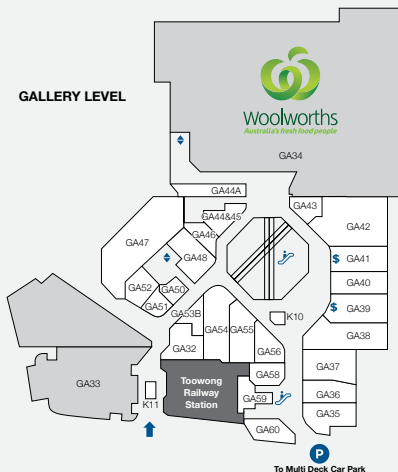

# TOOWONG VILLAGE

LOVE THE VILLAGE

STORE	LEVEL	STORE NO	STORE	LEVEL	STORE NO	STORE	LEVEL	STORE NO
<b>MAJORS</b>			<b>FASHION</b>			<b>LIQUOR</b>		
Coles	Ground	G56	Juniper & Co	Gallery	GA54	BWS	Gallery	GA34
Kmart	Level 1	L28	Moda Eleganta	Gallery	GA55	Liquorland	Gallery	GA32
Woolworths	Gallery	GA34	Sportsgirl	Gallery	GA37	Vintage Cellars	Basement 1	B04
<b>MINI MAJORS</b>			Sussan	Gallery	GA38	<b>MEDICAL &amp; OPTOMETRISTS</b>		
Fresco Asian Supermarket	Level 1	MM1	<b>FLORIST</b>			First Choice Chiropractic	Gallery	GA60
TK Maxx	Level 1	MM2	Daisy's Florist	Gallery	GA59	My Dentist Australia	Level 1	L11
<b>BANKS</b>			<b>FRESH FOOD</b>			MyHealth Medical Centre (Sullivan Nicolaides)	Level 1	L17
ANZ	Gallery	GA41	Bakers Delight	Ground	G70	OPSM	Gallery	GA36
BOQ	Level 1	L8	Fruity Capers & Deli	Ground	G58	Specsavers	Level 1	L15
CBA	Ground	G67B	Hanaromart	Ground	G61-66	Terry White Chemmart (QML Pathology)	Ground	G50
NAB	Gallery	GA39	Health Squared Go Vita	Ground	G60	Toowong Village Dental	Level 2	
<b>FOOD EAT IN/AWAY</b>			The Source Bulk Foods	Gallery	GA46	<b>NEWSAGENCY</b>		
Ambassador Specialty Coffee	Ground	K1	Toowong Deli	Gallery	GA44&45	Nextra Toowong	Ground	G72
Bird's Nest on the Run	Ground	G67A	Toowong Village Meats	Ground	G59	<b>SERVICES</b>		
Boost Juice	Ground	G57	<b>GAMES &amp; ELECTRONICS</b>			All Way Travel	Gallery	GA50
Chatime	Ground	K2	EB Games	Level 1	L9	Centre Management	Level 1	CM
Chatterbox Café	Level 1	L20	<b>HEALTH &amp; BEAUTY</b>			Crown Currency Exchange	Level 1	L7B
G Free Donuts	Ground	G71B	Fashion Nail Bar	Level 1	L23	Flight Centre	Ground	G51
ISPA Kebabs	Ground	G71A	Footcare Haven	Level 1	L16	Footwear Fixers	Level 1	L21
Merlo Coffee	Ground	K4	Freesia Salon	Level 1	L7C	Goodlife Health Club	Level 2	
Mr Curry	Ground	G68	Health First Massage & Acupuncture	Level 1	L26	Mister Minit	Ground	G54
Orange Tea	Ground	K9	Laser Clinics Australia	Gallery	GA56	Offices First (serviced offices)	Level 1	L1
Paris Play Cafe	Gallery	GA44A	Polish Nail Lounge	Level 1	L14	Sparkles Auto Care	Basement 1	B3A
Rollin's	Ground	G69	Shehnaz Beauty	Level 1	L10	Toowong Library	Level 1	F18
Rolling Man	Ground	K08	Stefan	Gallery	GA53B	Toowong Tobacco	Ground	G42
Sushi Hub	Gallery	GA48	S+S Hair.Beauty	Level 1	L19	<b>MOBILES &amp; ACCESSORIES</b>		
Sushi Paradise	Ground	K6	T&T Barber Shop	Ground	G55	Casphone	Ground	G53
Toowong Deli	Gallery	GA44&45	V8 Supercuts	Basement 2	B21	JSL Tech Sales & Repairs	Level 1	L22
Yi Fang Fruit Tea	Gallery	GA51	<b>HOMEWARES &amp; GIFTS</b>			Telstra Shop	Gallery	GA40
<b>HIGH ST EAT</b>			Bed Bath 'n Table	Gallery	GA42	The Case Station	Gallery	K10
Grill'd	Ground	G44	Kaisercraft	Level 1	L18	Vodafone	Gallery	GA43
Guzman Y Gomez	Ground	G43	Kingdom Gifts	Level 1	L21	'Yes' Optus	Gallery	GA58
KBQ (Korean BBQ)	Ground	G73	Robins Kitchen	Ground	G52			
Nando's	Ground	G49	The Total Picture Framing Co.	Level 1	L27			
San Churro	Ground	G46						
Zhang Liang Malatang	Ground	G47						