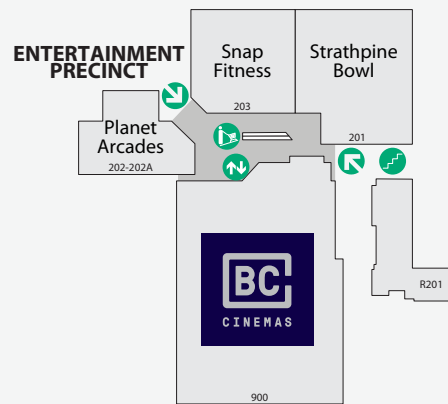

WHITE AND BLUE COLLAR FAMILIES

MARKET

179,200

TRADE AREA POPULATION

mycar
Tyre & Auto

GROUND LEVEL

- | | | |
|---------------------|-------------|---------------------------|
| Entry/Exit | Lift | Taxi Rank |
| Disabled Toilets | Travelator | Bus Interchange |
| Male/Female Toilets | Escalator | Train Station |
| Parents Room | Steps | PO Boxes / Parcel Lockers |
| First Aid | Ramp Access | Playground |
| Concierge | ATM | Phone |
| Centre Management | | |