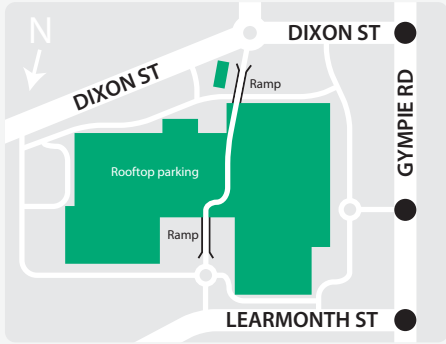

Strathpine Centre is located in the thriving Moreton Bay region & just 23km from the Brisbane CBD; strategically positioned to cater to a diverse population of predominantly families.

A vibrant hub for family friendly convenience, entertaining and dining with a 350-seat food court, entertainment precinct on level 1, plus all three major supermarkets, Big W, Target & 130+ specialty stores.

GROSS LEASABLE AREA (M2)

2,700

CAR PARKS
617 ARE UNDERCOVER

5.2m

ANNUAL CUSTOMER VISITS

MAJORS

- Big W
- Target
- ALDI
- Coles
- Woolworths

DEMOGRAPHICS

WHITE AND BLUE COLLAR FAMILIES

MARKET

179,200

TRADE AREA POPULATION

mycar
Tyre & Auto

GROUND LEVEL

- | | | |
|---------------------|-------------|---------------------------|
| Entry/Exit | Lift | Taxi Rank |
| Disabled Toilets | Travelator | Bus Interchange |
| Male/Female Toilets | Escalator | Train Station |
| Parents Room | Steps | PO Boxes / Parcel Lockers |
| First Aid | Ramp Access | Playground |
| Concierge | ATM | Phone |
| Centre Management | | |