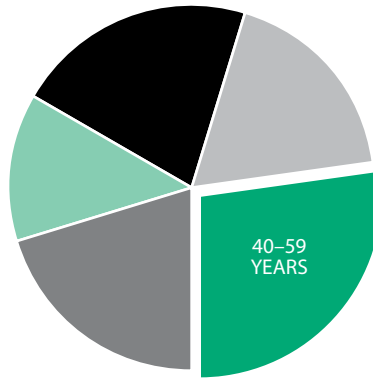

Strathpine Centre is located in the thriving Moreton Bay region & just 23km from the Brisbane CBD; strategically positioned to cater to a diverse population of predominantly families.

A vibrant hub for family friendly convenience, entertaining and dining with a 350-seat food court, entertainment precinct on level 1, plus all three major supermarkets, Big W, Target & 130+ specialty stores.

AGE PROFILE

0-14 YEARS	21%
15-24 YEARS	13%
25-39 YEARS	20%
40-59 YEARS	27%
60+ YEARS	18%

KEY FEATURES

139

NUMBER OF RETAILERS

256m

TOTAL ANNUAL SALES (\$)

47,221