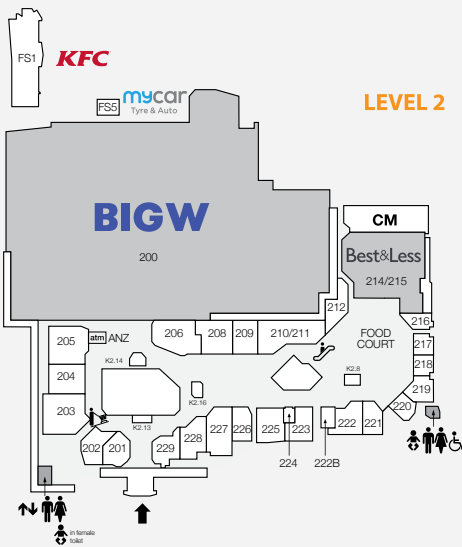

1,955

CAR PARKS
561 ARE UNDERCOVER

3.7m

ANNUAL CUSTOMER VISITS

MAJORS

- COLES • ALDI
- BIG W • KMART • CINEPLEX

DEMOGRAPHICS

STRONG FAMILY MARKET,
HIGH PROPORTION
OF UNDER 14s

MARKET

136,838

TRADE AREA POPULATION

LEVEL 1

LEVEL 2

LEVEL 3

- ➔ Entry/Exit
- ♿ Disabled Toilets
- ♀ Female Toilets
- ♂ Male Toilets
- 👤 Parents Room
- ⬆️ Lift
- 🚶 Travelator
- 🪜 Escalator
- 🚗 Taxi Rank
- 🚌 Bus Station
- ☎ Play Phone
- 🏧 ATM
- 📧 PO Boxes
- 👮 Police

STORE	STORE NO.	STORE	STORE NO.
MAJORS			
Aldi	101	Boost Juice	K2.16
Best & Less	214	Cafe Pegasus	K1.9
Big W	200	Chopstix	K2.14
Choice the Discount Store	341	Donut King	K3.18
Cineplex	400	Fusion Takeaway	113
Coles	100	Go Vita	114/117
Cotton On	317	Haeduri Chicken	332
Kmart	300	KFC (outside centre)	FS1
Rebel	500	Little Red Dumpling	327
The Reject Shop	102	McDonald's	219
BANKS & FINANCIAL			
ANZ Bank	205	Origin Kebabs	220
Westpac	103	Rashays	328
CAFÉS & DINING			
Amigos Cafe	217	Shikii Sushi & Teppanyaki	334
Asian Delight	218	Subway	329
		Sunshine Takeaway	K1.4
		Sushi Paradise	K2.8
		Thai Chuan Chim	330B