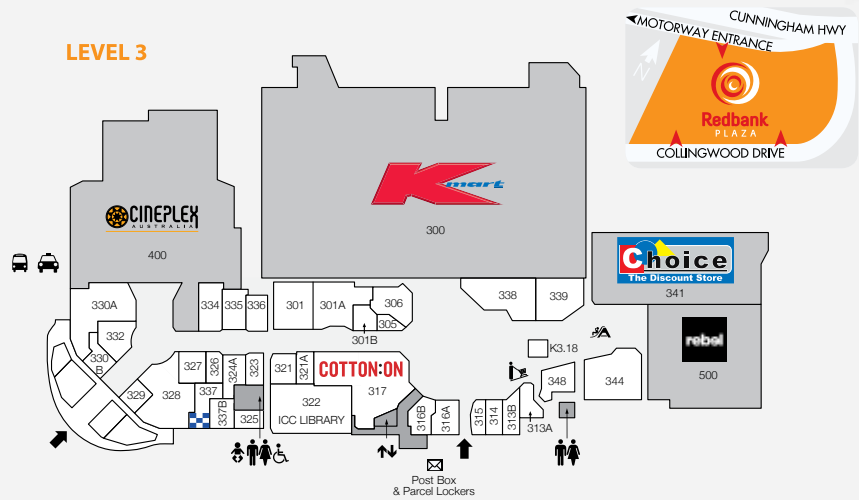

1,955

CAR PARKS
561 ARE UNDERCOVER

3.7m

ANNUAL CUSTOMER VISITS

MAJORS

- COLES • ALDI
- BIG W • KMART • CINEPLEX

DEMOGRAPHICS

STRONG FAMILY MARKET,
HIGH PROPORTION
OF UNDER 14s

MARKET

136,838

TRADE AREA POPULATION

LEVEL 1

LEVEL 2

LEVEL 3

- ➔ Entry/Exit
- ♿ Disabled Toilets
- ♀ Female Toilets
- ♂ Male Toilets
- 👤 Parents Room
- ⬆️ Lift
- 🚶 Travelator
- 🪜 Escalator
- 🚗 Taxi Rank
- 🚌 Bus Station
- ☎ Play Phone
- 🏧 ATM
- 📧 PO Boxes
- 👮 Police

STORE	STORE NO.	STORE	STORE NO.
MAJORS			
Aldi	101	Boost Juice	K2.16
Best & Less	214	Cafe Pegasus	K1.9
Big W	200	Chopstix	K2.14
Choice the Discount Store	341	Donut King	K3.18
Cineplex	400	Fusion Takeaway	113
Coles	100	Go Vita	114/117
Cotton On	317	Haeduri Chicken	332
Kmart	300	KFC (outside centre)	FS1
Rebel	500	Little Red Dumpling	327
The Reject Shop	102	McDonald's	219
BANKS & FINANCIAL			
ANZ Bank	205	Origin Kebabs	220
Westpac	103	Rashays	328
CAFÉS & DINING			
Amigos Cafe	217	Shikii Sushi & Teppanyaki	334
Asian Delight	218	Subway	329
		Sunshine Takeaway	K1.4
		Sushi Paradise	K2.8
		Thai Chuan Chim	330B