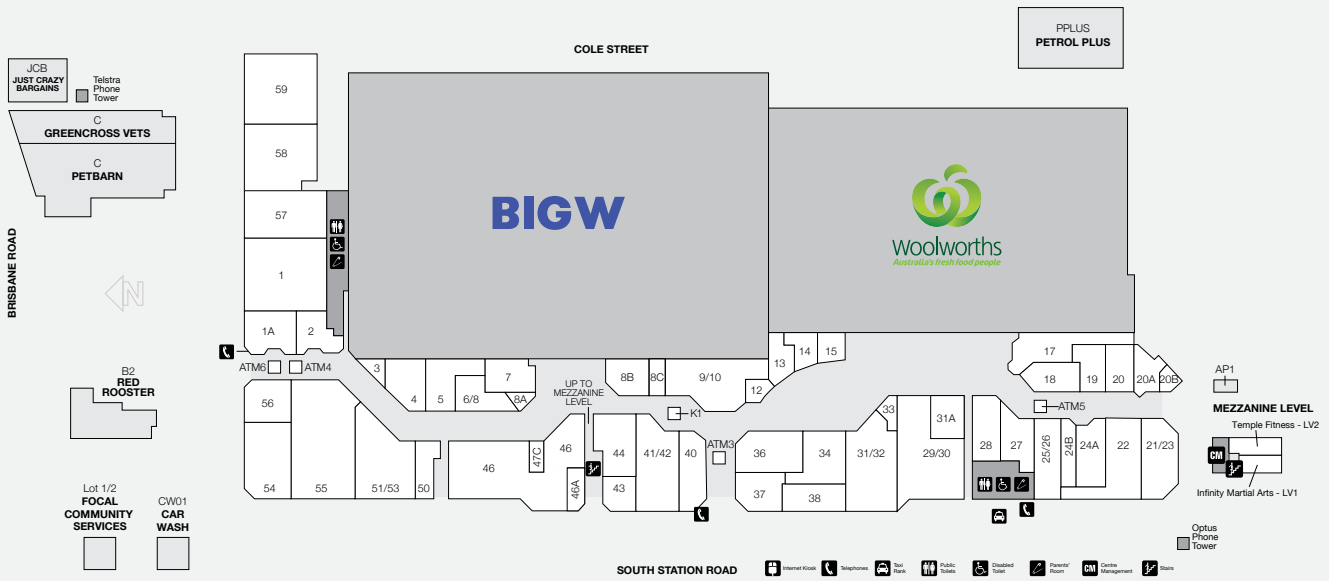

1,257

CAR PARKS
1,025 ARE UNDERCOVER

2.7m

ANNUAL CUSTOMER VISITS

MAJORS

- WOOLWORTHS
- BIG W

DEMOGRAPHICS

YOUNG FAMILIES,
BLUE COLLAR WORKERS

MARKET

111,455

TRADE AREA POPULATION

BOOVAL FAIR

| STORE | LOCATION | STORE | LOCATION | STORE | LOCATION |
|-----------------------------------|----------|------------------------------|----------|-----------------------|----------|
| MAJORS | | FASHION - FEMALE | | GENERAL | |
| BIG W | | Millers | 5 | Booval Nextra News | 51/53 |
| Woolworths | | Rockmans | 36 | Chempro Chemists | 29/30 |
| BANKS & FINANCIAL | | FASHION - MALE | | EB Games | 27 |
| ATMx | ATM3 | Lowes Menswear | 9/10 | Go Dollars | 46 |
| ATMx | ATM6 | FOOTWEAR | | Helloworld Travel | 20A |
| ATM2GO | ATM5 | Williams the Shoeman | 44 | Infinity Martial Arts | LV1 |
| Commonwealth Bank ATM | ATM4 | JEWELLERY & GIFTS | | Just Crazy Bargains | JCB |
| FOOD EAT IN & TAKEAWAY | | Prouds The Jewellers | 18 | Lifeline | 55 |
| A1 Sushi | 47C | HAIR & BEAUTY | | Petbarn | C |
| Asian Delight | 13 | Bella Nails | 8B | Police Beat | 46A |
| Booval Bakehouse and Patisserie | 2 | Booval Gentlemen's Barber | 20B | Temple Fitness | LV2 |
| Diggers Delight | 14 | Gaye's Hair Fashions | 20 | Tobacco Station | 3 |
| Donut King | 33 | Gorgeous Nails Bar | 24A | MOBILE PHONES | |
| Origin Kebabs | 15 | Grace Beauty & Threading | 50 | Blitz Mobile | K1 |
| Red Rooster | B2 | Kaka Quick Cut | 8C | Yes! Optus | 7 |
| Subway | 1A | Rany's Massage | 19 | OPTICAL | |
| Umi Fusion 12 | | Supercuts Hairdressing | 37 | LensPro | 24B |
| FRESH FOOD / LIQUOR | | HOMEWARES | | OPSM | 40 |
| BWS | 17 | JSL Tech, Sales and Repairs | 4 | | |
| Fresh Country Markets | 31/32 | Robins Kitchen | 28 | | |