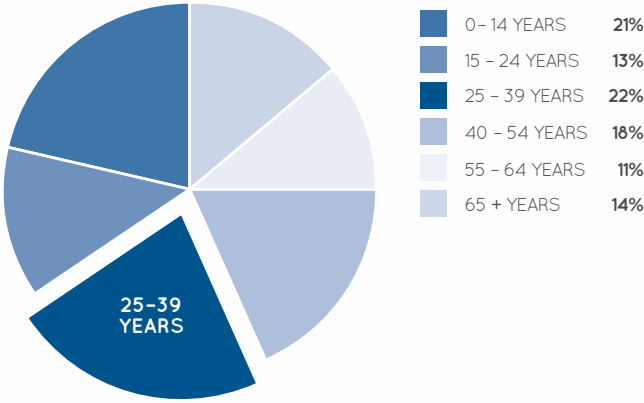

AGE PROFILE

KEY FEATURES

52

NUMBER OF RETAILERS

140m

TOTAL ANNUAL SALES (\$)

21,521

GROSS LEASABLE AREA (M2)