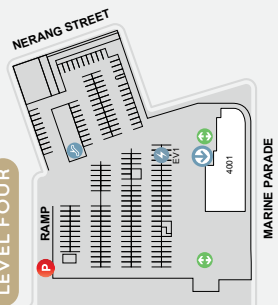

# GROUND LEVEL

- Parking
- Lifts
- Entry
- Stairs
- Escalators
- Paustation
- Toilets
- Disabled Toilets
- Parents Room
- Adult Change Room
- Taxi
- ATM
- Customer Service
- EV Charging
- 36 Marine Pde

# LEVEL ONE

# LEVEL FOUR