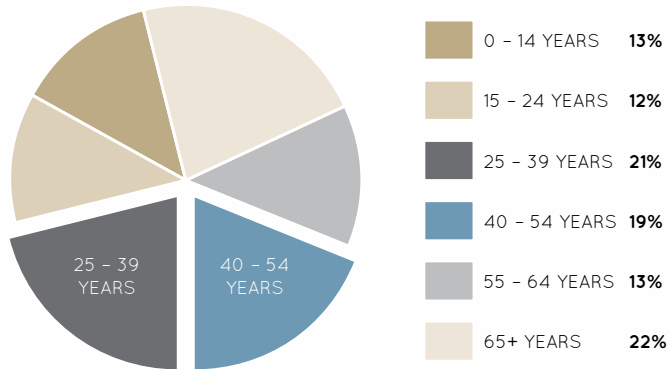

## AGE PROFILE

**Australia Fair** is the shopping hub of the Gold Coast CBD, providing an appealing mix of retail, leisure and entertainment.

With the evolution of the official Southport CBD and an associated boost in local economic indicators, Australia Fair is capitalising on its central location to leverage incredible retail opportunities for those who share the vision in establishing themselves in a progressive, urban city centre.