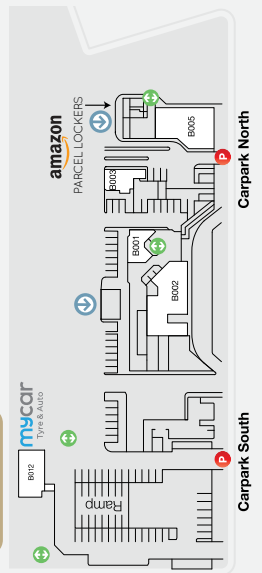

BASEMENT

42 MARINE PARADE, SOUTHPORT QLD 4215 | P (07) 555 666 00

WWW.AUSTRALIAFAIR.COM.AU

WWW.AUSTRALIAFAIRMETRO.COM.AU

Retail First.