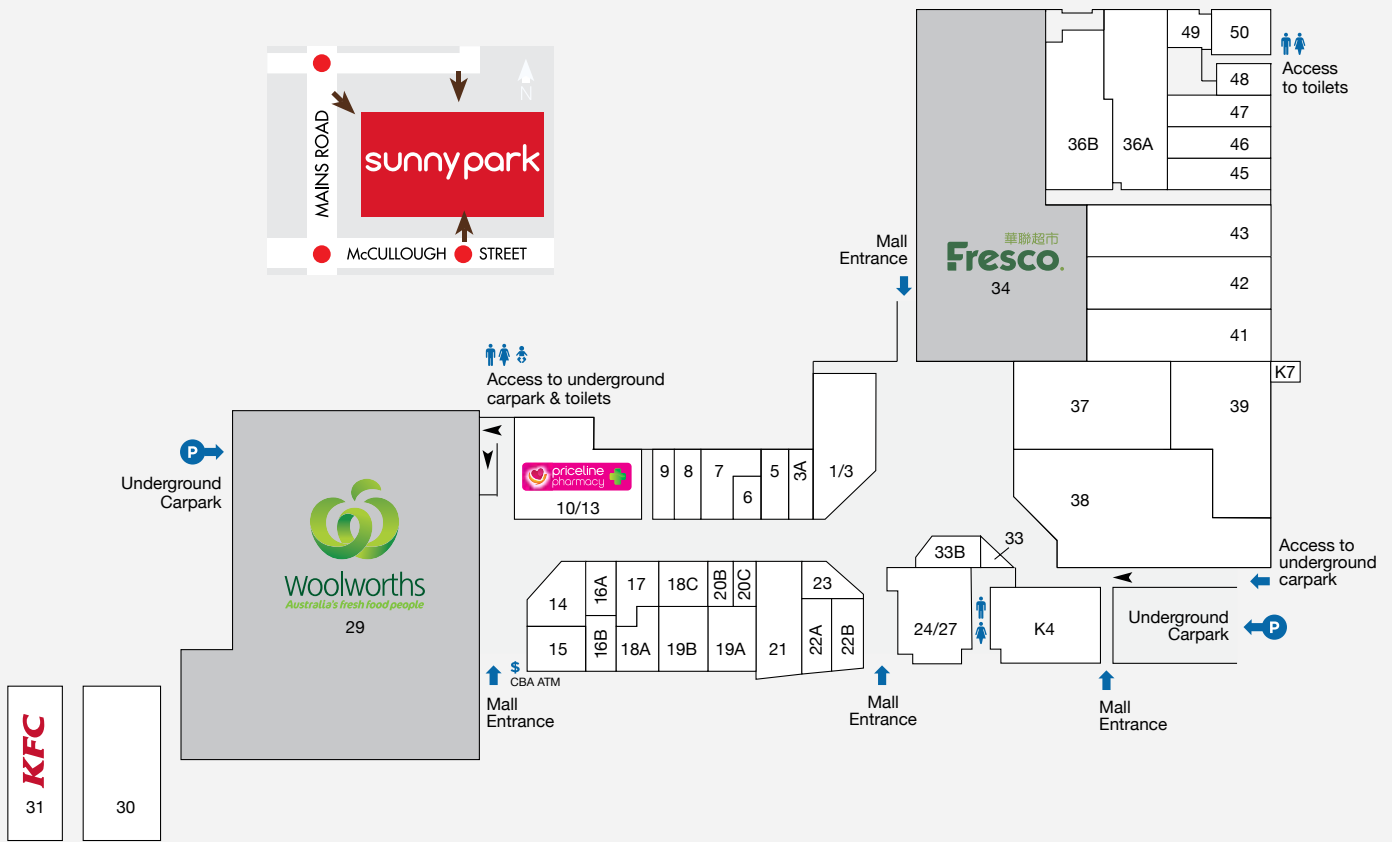

10,850

GROSS LEASABLE AREA (M2)

959

CAR PARKS
270 ARE UNDERCOVER

2.2m

ANNUAL CUSTOMER VISITS

MAJORS

- WOOLWORTHS
- FRESCO

DEMOGRAPHICS

MIDDLE-HIGH INCOME FAMILIES,
YOUNG INDEPENDENTS, RETIREES

MARKET

117,577

TRADE AREA POPULATION

STORE	STORE NO.	STORE	STORE NO.	STORE	STORE NO.
MAJORS					
Fresco	34	Ramen Champion	50	HAIR & BEAUTY	
Woolworths	29	Ren Yakiniku	45	AGIO Hair	22B
FOOD - EAT IN & TAKEAWAY					
Apandim Uyghyr	46	Seafood Hot Pot Buffet	41	Better You Beauty	18A
Fortune Well	42	Southside Bistro	49	Go Cutt	20B
Glamorous Wok	K4	That Viet Place	48	L&V Hair & Beauty	33B
Golden Kingdom	19A/20C	Top-Up Take Away	17 & 9	JEWELLERY	
Hana Zushi	24/27	HOMEWARES & GIFTS			
Just Dumpling	47	eJoy Electronics	37	Amrital Dhanak Jewellers	8
KFC	31	Joy Florist	6	SELECTED SPECIALTY STORES	
Luo's Place	43	HEALTH, MEDICAL & OPTICAL			
Milki Desserts	23	AuGo Warehouse	7	Mojo Karaoke	30
Mui G	22A	Beijing Tong Ren Tang	21	Sunny Park Newsagency	14
Orange Tea	K7	Buy Go	5	SERVICES	
Parkland Restaurant	38	Priceline	10/13	Keep Fitness	36A
		Tin Wong Optometrists	3A	KLS Legal Practitioners	16B
		by George and Matilda Eyecare	19	Queensland Taiwan Centre Inc.	36B
		Sunny Park Medical Centre			