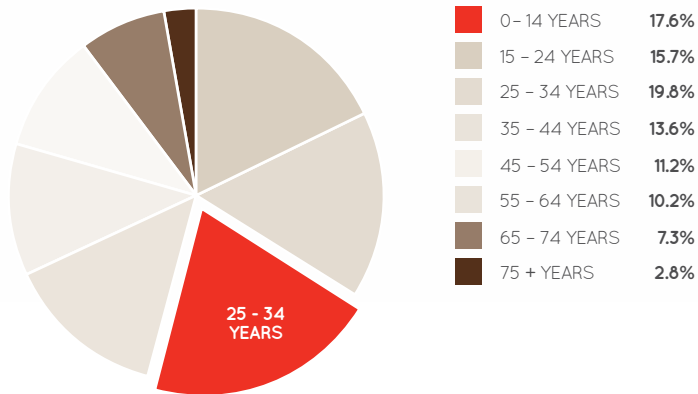

Sunny Park has a multicultural customer base, with a strong representation of Asian customers originating predominantly from Taiwan, China and Korea.

AGE PROFILE

KEY FEATURES

43

NUMBER OF RETAILERS

61m

TOTAL ANNUAL SALES (\$)