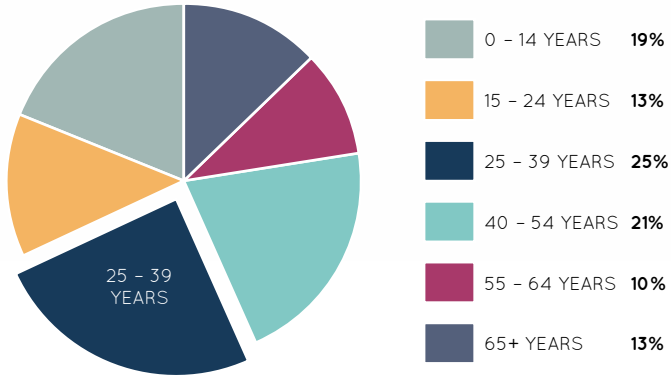

AGE PROFILE

KEY FEATURES

75	148m	27,234	1,315	3.2m
NUMBER OF RETAILERS	TOTAL ANNUAL SALES (\$)	GROSS LEASABLE AREA (M2)	CAR PARKS 617 ARE UNDERCOVER	ANNUAL CUSTOMER VISITS

MAJORS

- WOOLWORTHS
 - ALDI
- HOYTS CINEMAS
 - KMART

DEMOGRAPHICS

ABOVE AVERAGE INCOME, YOUNG & MIDDLE AGED FAMILIES

MARKET

124,136

TRADE AREA POPULATION

Stafford City

SHOPPING CENTRE

AMENITIES