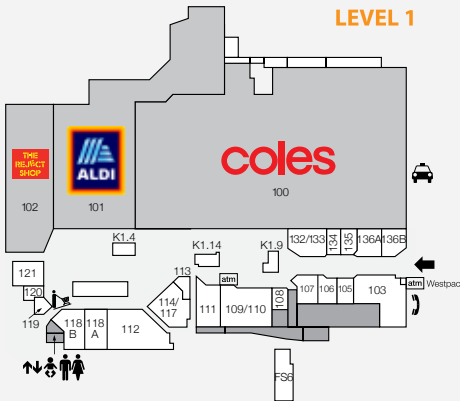

1,955

CAR PARKS
561 ARE UNDERCOVER

3.7m

ANNUAL CUSTOMER VISITS

MAJORS

- COLES • ALDI
- BIG W • KMART • CINEPLEX

DEMOGRAPHICS

STRONG FAMILY MARKET,
HIGH PROPORTION
OF UNDER 14s

MARKET

136,838

TRADE AREA POPULATION

- ➔ Entry/Exit
- ♿ Disabled Toilets
- ♀ Female Toilets
- ♂ Male Toilets
- 👶 Parents Room
- ⬆️ Lift
- 🚶 Travelator
- 🛖 Escalator
- CM Centre Management
- 🚕 Taxi Rank
- 🚌 Bus Station
- ☎ Pay Phone
- 🏧 ATM
- ✉ PO Boxes
- 👮 Police

STORE	STORE NO.	STORE	STORE NO.
MAJORS			
Aldi	101	Boost Juice	K2.16
Best & Less	214	Cafe Pegasus	K1.9
Big W	200	Chopstix	K2.14
Choice the Discount Store	341	Donut King	K3.18
Cineplex	400	Fusion Takeaway	113
Coles	100	Go Vita	114/117
Cotton On	317	Haeduri Chicken	332
Kmart	300	KFC (outside centre)	33FS1
Rebel	500	McDonald's	219
The Reject Shop	102	Origin Kebabs	220
BANKS & FINANCIAL			
ANZ Bank	205	Rashays	328
Westpac	103	Shikii Sushi & Teppanyaki	334
CAFÉS & DINING			
Amigos Cafe	217	Subway	329
Asian Delight	218	Sunshine Takeaway	K1.4
		Sushi Paradise	K2.8
		Thai Chuan Chim	330B