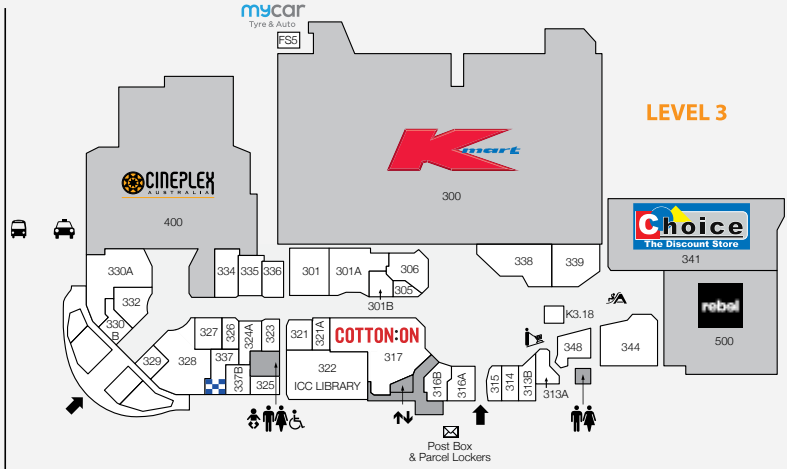

1,955

CAR PARKS
561 ARE UNDERCOVER

3.7m

ANNUAL CUSTOMER VISITS

MAJORS

- COLES • ALDI
- BIG W • KMART • CINEPLEX

DEMOGRAPHICS

STRONG FAMILY MARKET,
HIGH PROPORTION
OF UNDER 14s

MARKET

136,838

TRADE AREA POPULATION

- ➔ Entry/Exit
- ♿ Disabled Toilets
- ♀ Female Toilets
- ♂ Male Toilets
- 👶 Parents Room
- ⬆️ Lift
- 🚶 Travelator
- 🛖 Escalator
- CM Centre Management
- 🚕 Taxi Rank
- 🚌 Bus Station
- ☎ Pay Phone
- 🏧 ATM
- ✉ PO Boxes
- 👮 Police

STORE	STORE NO.	STORE	STORE NO.
MAJORS			
Aldi	101	Boost Juice	K2.16
Best & Less	214	Cafe Pegasus	K1.9
Big W	200	Chopstix	K2.14
Choice the Discount Store	341	Donut King	K3.18
Cineplex	400	Fusion Takeaway	113
Coles	100	Go Vita	114/117
Cotton On	317	Haeduri Chicken	332
Kmart	300	KFC (outside centre)	33FS1
Rebel	500	McDonald's	219
The Reject Shop	102	Origin Kebabs	220
BANKS & FINANCIAL			
ANZ Bank	205	Rashays	328
Westpac	103	Shikii Sushi & Teppanyaki	334
CAFÉS & DINING			
Amigos Cafe	217	Subway	329
Asian Delight	218	Sunshine Takeaway	K1.4
		Sushi Paradise	K2.8
		Thai Chuan Chim	330B