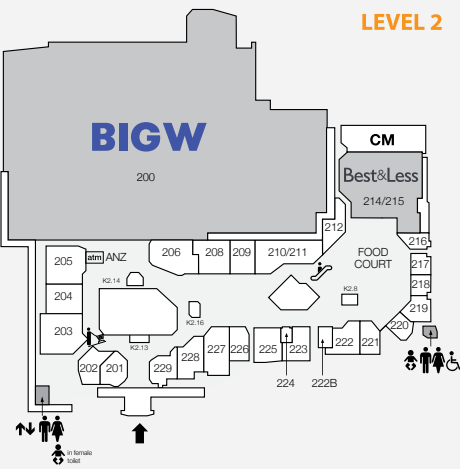

1,955

CAR PARKS
561 ARE UNDERCOVER

3.7m

ANNUAL CUSTOMER VISITS

MAJORS

- COLES • ALDI
- BIG W • KMART • CINEPLEX

DEMOGRAPHICS

STRONG FAMILY MARKET,
HIGH PROPORTION
OF UNDER 14s

MARKET

136,838

TRADE AREA POPULATION

- ➔ Entry/Exit
- ♿ Disabled Toilets
- ♀ Female Toilets
- ♂ Male Toilets
- 👶 Parents Room
- ⬆️ Lift
- 🚶 Travelator
- 🛖 Escalator
- CM Centre Management
- 🚕 Taxi Rank
- 🚌 Bus Station
- ☎ Pay Phone
- 🏧 ATM
- ✉ PO Boxes
- 👮 Police

STORE	STORE NO.	STORE	STORE NO.
MAJORS			
Aldi	101	Boost Juice	K2.16
Best & Less	214	Cafe Pegasus	K1.9
Big W	200	Chopstix	K2.14
Choice the Discount Store	341	Donut King	K3.18
Cineplex	400	Fusion Takeaway	113
Coles	100	Go Vita	114/117
Cotton On	317	Haeduri Chicken	332
Kmart	300	KFC (outside centre)	33FS1
Rebel	500	McDonald's	219
The Reject Shop	102	Origin Kebabs	220
BANKS & FINANCIAL			
ANZ Bank	205	Rashays	328
Westpac	103	Shikii Sushi & Teppanyaki	334
CAFÉS & DINING			
Amigos Cafe	217	Subway	329
Asian Delight	218	Sunshine Takeaway	K1.4
		Sushi Paradise	K2.8
		Thai Chuan Chim	330B