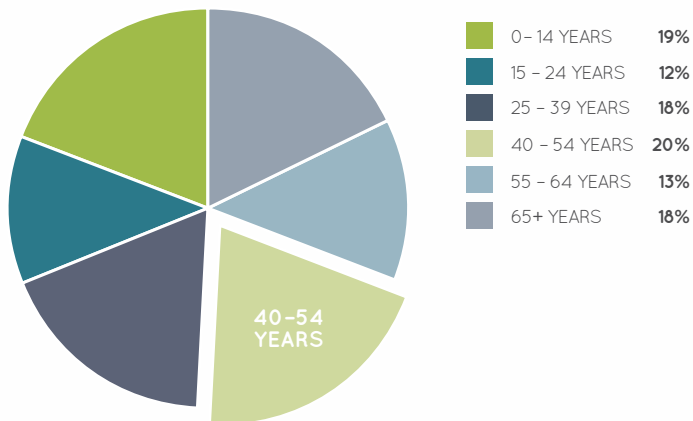

**Capalaba Park** has been Redland's favourite Shopping Centre since 1981. Anchored by four major retailers, the Centre is home to 110 stores, with a large number of national retailers.

The Centre has a strong tenancy mix, including fashion, retail services, fresh food and catering. With the addition of ALDI (opening mid-2024), 'The Park' is well positioned as the best retail offering in The Redlands.

#### AGE PROFILE