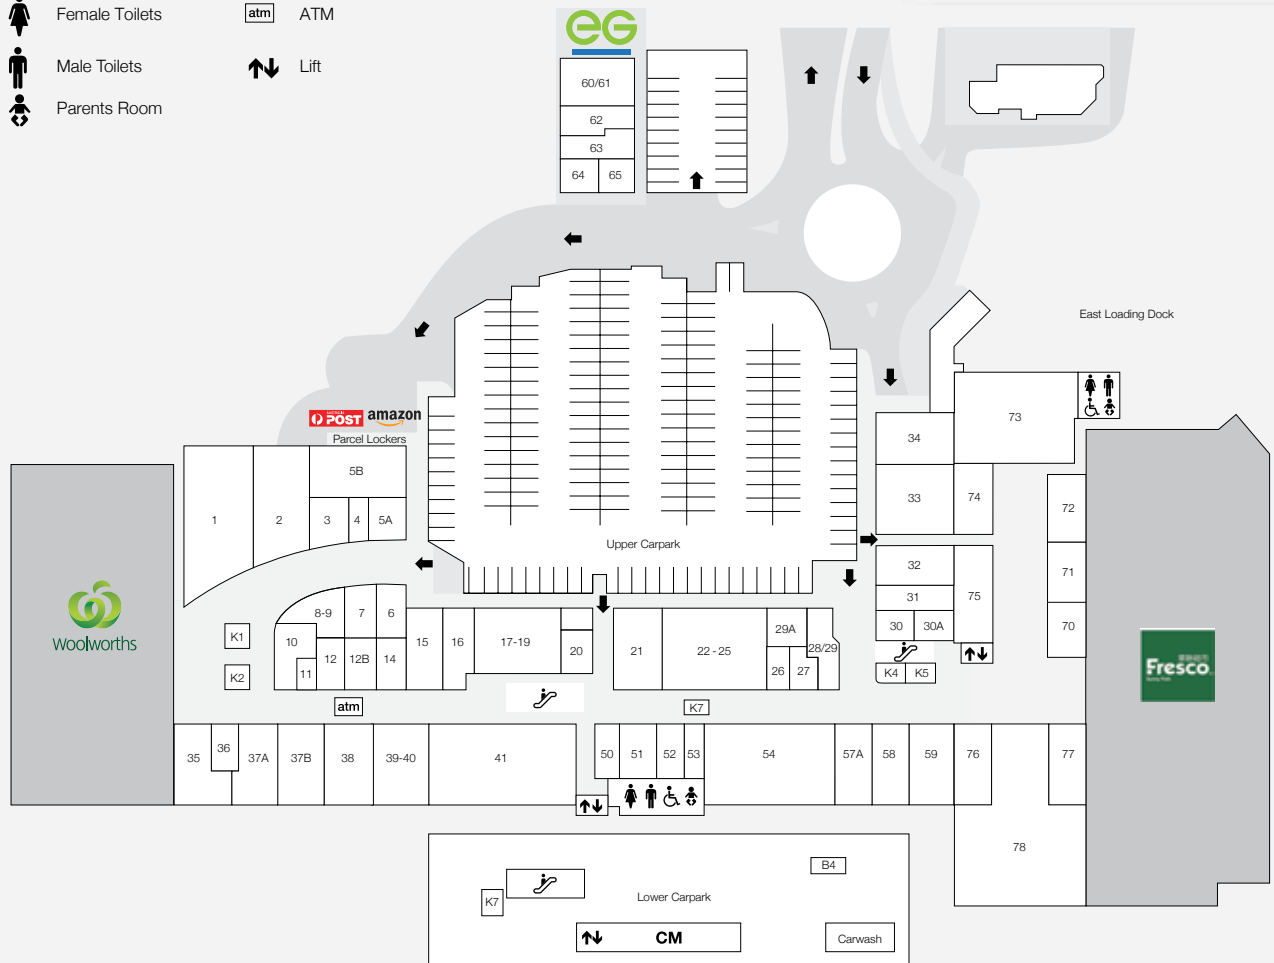

## DEMOGRAPHICS

YOUNG FAMILIES,  
ASIAN MARKET,  
CONVENIENCE SHOPPERS

MARKET

198,292

TRADE AREA POPULATION

# calamvale CENTRAL

- Entry/Exit
- Disabled Toilets
- Female Toilets
- Male Toilets
- Parents Room
- Centre Management
- Travelator
- ATM
- Lift

STORE	STORE NO.	STORE	STORE NO.	STORE	STORE NO.	STORE	STORE NO.
<b>MAJORS</b>		Gong Cha	K4	<b>PHARMACY</b>		<b>MEDICAL</b>	
Fresco		Ispa Kebabs	62	Priceline Pharmacy	1	Australian Dental Care Centre	8/9
Woolworths		Khatta Meetha Indian	34			Calamvale Central Family Practice	1
<b>BANKS &amp; ATMS</b>		L'Oasis Café and Restaurant	74	<b>HAIR &amp; BEAUTY</b>		i.Holics Optician & Optometrist	26
ATMX		Love Malatang	71	Calamvale Remedial Massage	39	Optical Express	36
St George Bank	17-19	Momo Chicken	76	CiCi Hair	12	Pacific Family Medical Practice	5B/C
Westpac	33	Natumi Ramen	77	Elegance Barber Shop	14	QML Pathology	64
<b>NEWSAGENTS</b>		Nandos	60/61	Go Cutt	30A	<b>SERVICES - GENERAL</b>	
Newspower	38	Noodle Box	65	La Curls	7	Amazon Parcel Lockers	
<b>CENTRE SERVICES</b>		Pho 23 Banh Mi & Rolls	72	Nail Spa	52	Australia Post Parcel Lockers	
Centre Management	CM	Ru Yi Dim Sum	59	<b>HOMEWARES &amp; GIFTS</b>		CellAPhone	12B
Parents Room		Sushi Honke	75	Oz Souvenir	51	Community Justice of the Peace	11
<b>FOOD - EAT IN &amp; TAKEAWAY</b>		Sushi Hub	20	Robins Kitchen	35	EG Fuelco	78
Apandim Uyghur Cuisine	10	Sweet Koala Boba	29A	TSG Tobacco Station Group	6	Kangaroo Mobile Zone	K5
Baskin Robbins	63	Sweet Shine	28-29	<b>JEWELLERY</b>		Keep Fitness	54
Cambridge Sushi	4	Tasty Rice Noodles	31	Rhia Collection	50	Keep Fitness Pilates	53
Chatterbox	15	Xi'an Fusion	16	<b>LIQUOR</b>		Matchroom	73
Coco Fresh Tea & Juice	70	<b>FRESH FOOD</b>		BWS	37A	MotoDojo	B4
David's Hot Pot	22-25	Butcher Sons & Co	3			Xtreme Car Wash	Carpark
Degani	21	HanaroMart	41				
Famous Mocktails	5A	Kangti Bakery	32				
		Mega Discount Fruit Market	2				