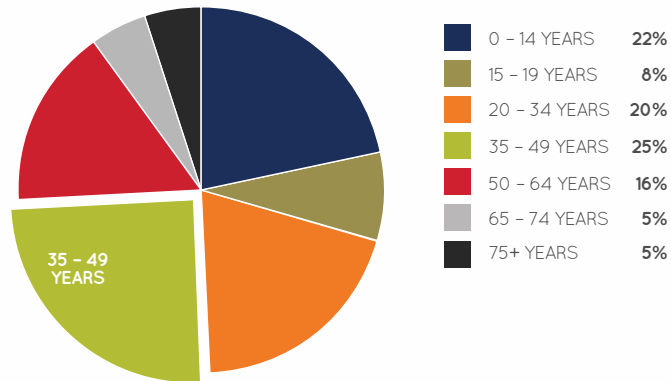

# calamvale CENTRAL

**Calamvale Central** is a community and convenience based sub-regional shopping centre located 18kms south of Brisbane's CBD. With delicious delights from international cuisines, the largest Asian supermarket in Australia, arcade entertainment plus a pool & snooker venue, Calamvale Central represents a unique night-time offer where customers can Eat, Shop & Play. It is anchored by Woolworths and Fresco Supermarket along with 65 specialty stores and offers convenient underground parking.

## AGE PROFILE

## KEY FEATURES

61

NUMBER OF  
RETAILERS

84.7m

TOTAL ANNUAL SALES (\$)

16,710

GROSS LEASABLE  
AREA (M2)

1,059