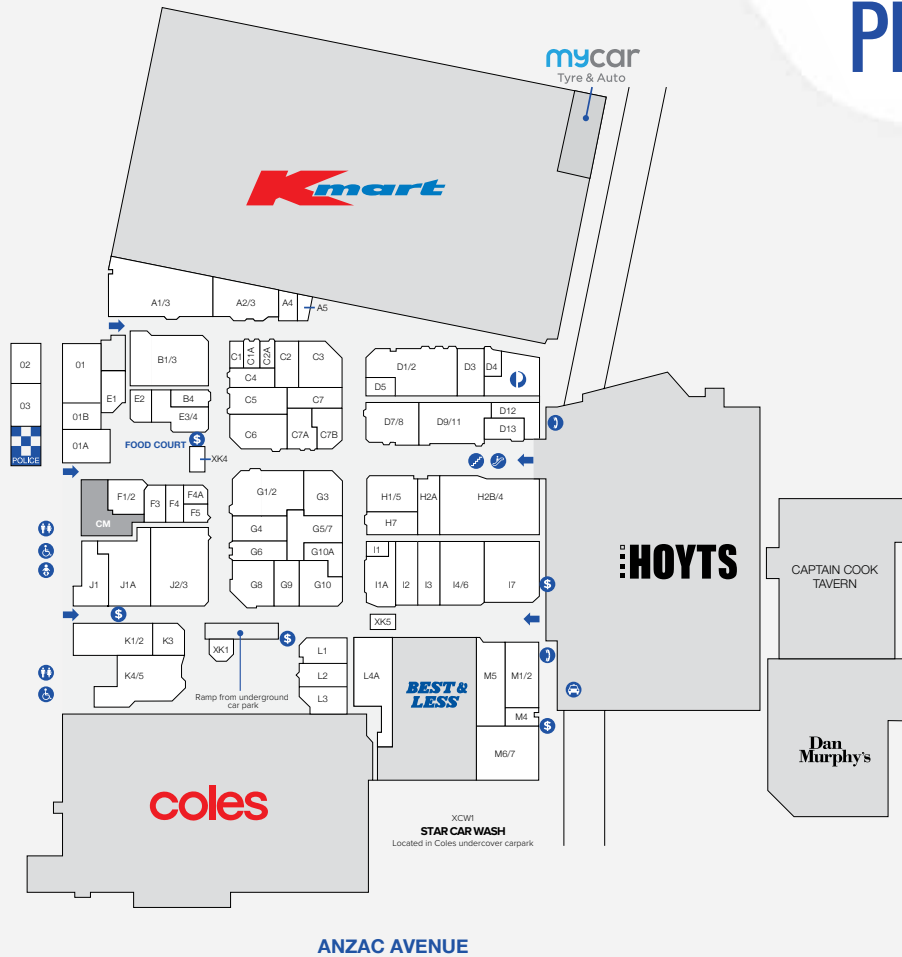

31,099

GROSS LEASABLE AREA (M2)

1,449

CAR PARKS
509 ARE UNDERCOVER

3.7m

ANNUAL CUSTOMER VISITS

MAJORS

- COLES • KMART
- BEST & LESS
- HOYTS • TAVERN
- DAN MURPHY'S

DEMOGRAPHICS

FAMILIES AND MIDDLE AGE,
MATURE INDEPENDENTS

MARKET

147,200

TRADE AREA POPULATION

PENINSULAFAIR

STORE STORE NO.

JEWELLERY

Prouds Jewellers	C7B
Richardson's Jewellers	I1A
Shiels	G8

LIQUOR

BWS	L3
Dan Murphy's	102

MEDICAL & PHARMACY

Amplifon	M5
TerryWhite Chemmart	J2/3

MISCELLANEOUS

Community Hub	D13
JP Services	C2A
Police Beat	O4

STORE	STORE NO.	STORE	STORE NO.	STORE	STORE NO.
MAJOR STORES					
Best & Less	L4	Connor	D7/8	J & S Bakery	D12
Coles	100	Lowes	D9/11	Sushi Pumacy	O1B
Hoyts Cinemas	103	FASHION MIXED			
Kmart	101	Jay Jays	G3	Top Asian	E2
BANKS & FINANCIAL					
Commonwealth Bank	J1A	Intersport	B1/3	HAIR, NAILS & BEAUTY	
Heritage Bank	I7	Rivers	A1/3	Bak 10 Cut	C1A
H & R Block	B4	Surf Dive 'n' Ski	G1/2	Elegant Beauty & Brows	D5
Suncorp	M6/7	FASHION WOMEN'S			
DISCOUNT VARIETY					
Price Busters	I4/6	Cotton and Cedar	M1/2	Elevate Salon	H7
Hot Bargain	H2B/4	La Moda Boutique	C5	Eve's Skin & Beauty	C2
EYEWEAR & OPTOMETRIST					
Peninsula Eyecare	G6	Millers	K1/2	Kombi Cutters	C4
OPSM	C7A	Noni B	L1	T&K Nails and Beauty	A4
Specsavers	LA4	Rockmans	C6	QLD Nails	G10A
The Optical Superstore	K3	Sussan	H1/5	Real Health Chinese Massage and Beauty	D3
FASHION FOOTWEAR & ACCESSORIES					
Spendless Shoes	G5/7	Suzanne Grae	G10	and Beauty	D3
Williams	C3	Zadie Blak	F5	S&S Hair and Beauty	H2A
Zelows	G4	FOOD DINE IN & TAKEAWAY			
FOOD DINE IN & TAKEAWAY					
Bec's Café	F4A	Captain Cook Tavern	102	Stefan	C7
Captain Cook Tavern	102	Chopstix	F3	The Barbers Den	D4
Chopstix	F3	Country Fried Chicken	F4	HOMEWARES & GIFTS	
Country Fried Chicken	F4	Donut King	XK1	House	A2/3
Donut King	XK1	Gloria Jean's Coffees	F1/2	Kaisercraft	D1/2
Gloria Jean's Coffees	F1/2	SMOKEMART & GIFTBOX			
SMOKEMART & GIFTBOX					
Smokemart & GiftBox	L2				