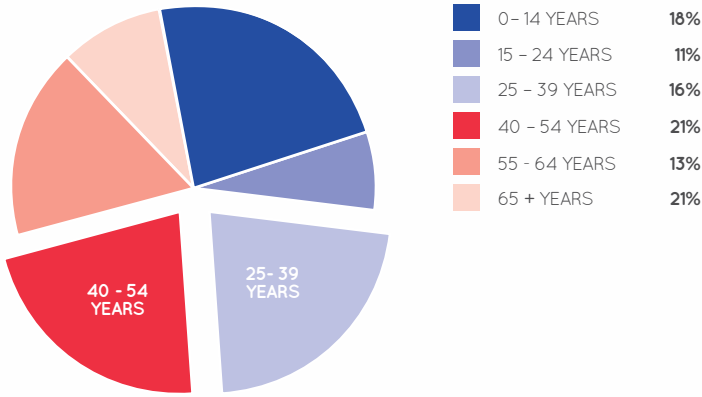

PENINSULAFAIR

Peninsula Fair is located in the central hub of the Redcliffe Peninsula only 37km from Brisbane city.

The lifestyle of the area is relaxed with a focus on leisure and recreation and the centre offers a complete shopping experience under one air-conditioned roof.

Originally known as Kippa Ring Shopping Centre, it underwent a substantial expansion in 1990 and was relaunched in 1991 as Peninsula Fair.

AGE PROFILE

KEY FEATURES

71

NUMBER OF RETAILERS

158m

TOTAL ANNUAL SALES (\$)