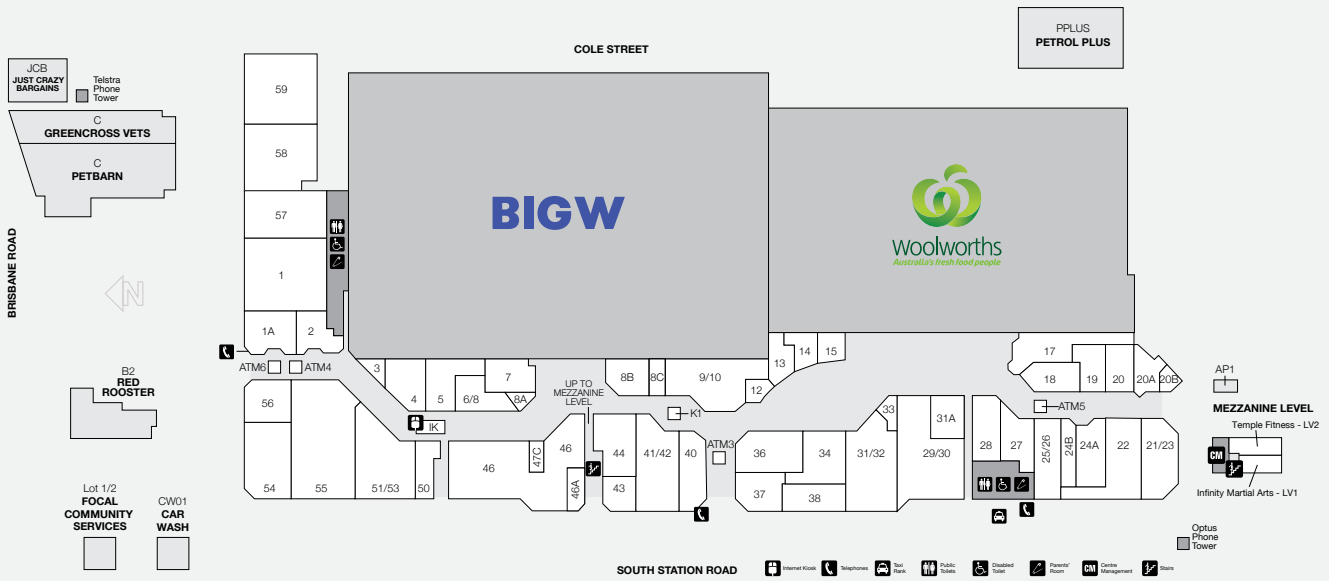

## DEMOGRAPHICS

YOUNG FAMILIES,  
BLUE COLLAR  
WORKERS

MARKET

111,455

TRADE AREA POPULATION

# BOOVAL FAIR

STORE	LOCATION	STORE	LOCATION	STORE	LOCATION
<b>MAJORS</b>		<b>FASHION - FEMALE</b>		<b>GENERAL</b>	
BIG W		Millers	5	Booval Nextra News	51/53
Woolworths		Rockmans	36	Chempro Chemists	29/30
<b>BANKS &amp; FINANCIAL</b>		<b>FASHION - MALE</b>		EB Games	27
ATMx	ATM3	Lowes Menswear	9/10	Go Dollars	46
ATMx	ATM6	<b>FOOTWEAR</b>		Helloworld Travel	20A
ATM2GO	ATM5	Williams the Shoeman	44	Infinity Martial Arts	LV1
Commonwealth Bank ATM	ATM4	<b>JEWELLERY &amp; GIFTS</b>		Just Crazy Bargains	JCB
<b>FOOD EAT IN &amp; TAKEAWAY</b>		Prouds The Jewellers	18	Lifeline	55
A1 Sushi	47C	<b>HAIR &amp; BEAUTY</b>		Petbarn	C
Asian Delight	13	Bella Nails	8B	Police Beat	46A
Booval Bakehouse and Patisserie	2	Booval Gentlemen's Barber	20B	Temple Fitness	LV2
Diggers Delight	14	Gaye's Hair Fashions	20	Tobacco Station	3
Donut King	33	Gorgeous Nails Bar	24A	<b>MOBILE PHONES</b>	
Origin Kebabs	15	Grace Beauty & Threading	50	Blitz Mobile	K1
Red Rooster	B2	Kaka Quick Cut	8C	Yes! Optus	7
Subway	1A	Rany's Massage	19	<b>OPTICAL</b>	
<b>FRESH FOOD / LIQUOR</b>		Supercuts Hairdressing	37	LensPro	24B
BWS	17	<b>HOMEWARES</b>		OPSM	40
Fresh Country Markets	31/32	JSL Tech, Sales and Repairs	4		
		Robins Kitchen	28		

STORE	LOCATION
<b>SERVICES</b>	
4Cyte Pathology	59
Australia Post	22
Australia Post	
24/7 Parcel Lockers	AP1
Bay Audio	31A
Booval Fair Medical and Therapy Centre	59
Focal Community Services	Lot 1/2
Greencross Vets	C
Internet Kiosk	IK
Mister Minit	8A
Oz Car Wash Booval	CW01
Petrol Plus	PPLUS
SunDoctors	43