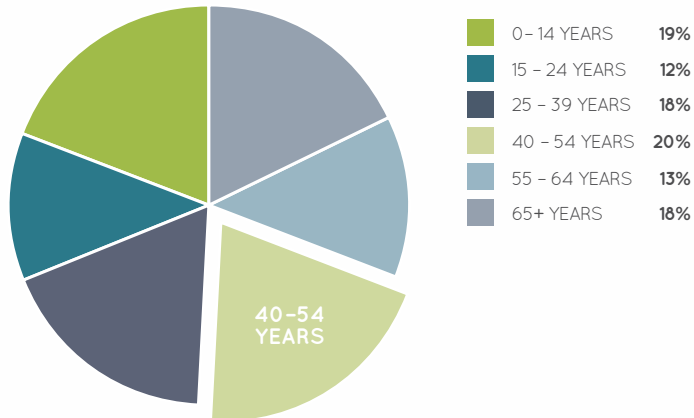

Capalaba Park has been Redland's favourite Shopping Centre since 1981. Anchored by four major retailers, the Centre is home to 110 stores, with a large number of national retailers.

The Centre has a strong tenancy mix, including fashion, retail services, fresh food and catering. With the addition of ALDI (opening mid-2024), 'The Park' is well positioned as the best retail offering in The Redlands.

AGE PROFILE

KEY FEATURES

110

NUMBER OF RETAILERS

225m

TOTAL ANNUAL SALES (\$)

34,980

GROSS LEASABLE AREA (M2)