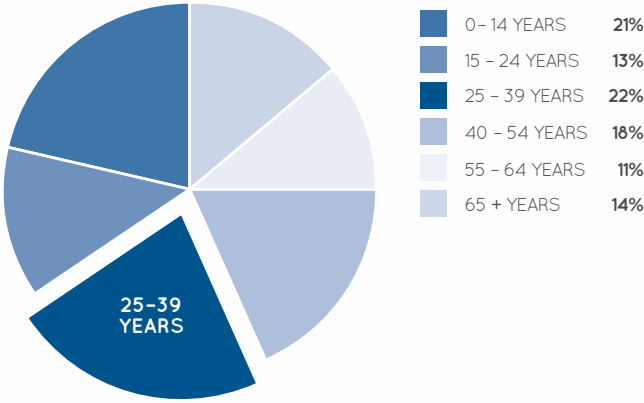

AGE PROFILE

KEY FEATURES

54

NUMBER OF RETAILERS

140m

TOTAL ANNUAL SALES (\$)

21,698

GROSS LEASABLE AREA (M2)