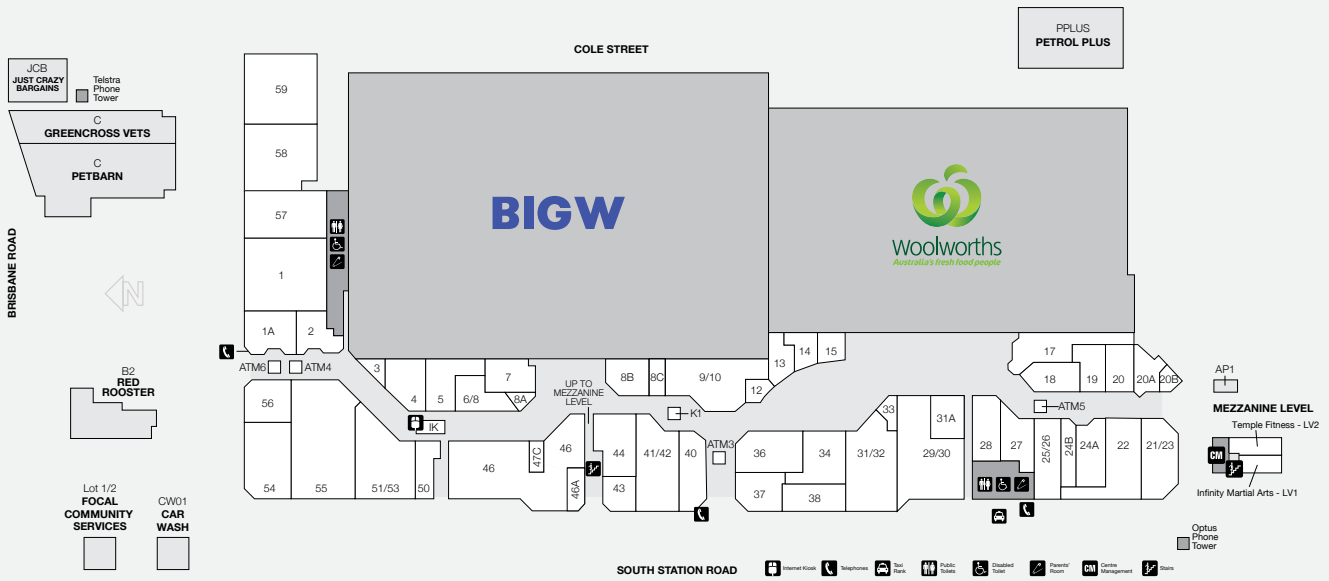

BOOVAL FAIR

Booval Fair is a sub-regional centre situated 2.8km east of the Ipswich CBD anchored by Woolworths and BIG W. It comprises over 55 specialty stores on the ground level with Temple Fitness and Infinity Mixed Martial Arts on the mezzanine.

1,257

CAR PARKS
1,025 ARE UNDERCOVER

2.7m

ANNUAL CUSTOMER VISITS

MAJORS

- WOOLWORTHS
- BIG W

DEMOGRAPHICS

YOUNG FAMILIES,
BLUE COLLAR
WORKERS

MARKET

111,455

TRADE AREA POPULATION

BOOVAL FAIR

STORE	LOCATION	STORE	LOCATION	STORE	LOCATION
MAJORS		FASHION - FEMALE		GENERAL	
BIG W		Millers	5	Booval Nextra News	51/53
Woolworths		Rockmans	36	Chempro Chemists	29/30
BANKS & FINANCIAL		FASHION - MALE		EB Games	27
ATMx	ATM3	Lowes Menswear	9/10	Go Dollars	46
ATMx	ATM6	FOOTWEAR		Helloworld Travel	20A
ATM2GO	ATM5	Williams the Shoeman	44	Infinity Martial Arts	LV1
Commonwealth Bank ATM	ATM4	JEWELLERY & GIFTS		Just Crazy Bargains	JCB
FOOD EAT IN & TAKEAWAY		Prouds The Jewellers	18	Lifeline	55
A1 Sushi	47C	HAIR & BEAUTY		Petbarn	C
Asian Delight	13	Bella Nails	8B	Police Beat	46A
Booval Bakehouse and Patisserie	2	Booval Gentlemen's Barber	20B	Temple Fitness	LV2
Diggers Delight	14	Gaye's Hair Fashions	20	Tobacco Station	3
Donut King	33	Gorgeous Nails Bar	24A	MOBILE PHONES	
Origin Kebabs	15	Grace Beauty & Threading	50	Blitz Mobile	K1
Red Rooster	B2	Kaka Quick Cut	8C	Yes! Optus	7
Subway	1A	Rany's Massage	19	OPTICAL	
The Coffee Club	41/42	Supercuts Hairdressing	37	LensPro	24B
FRESH FOOD / LIQUOR		HOMEWARES		OPSM	40
BWS	17	JSL Tech, Sales and Repairs	4		
Fresh Country Markets	31/32	Robins Kitchen	28		

STORE	LOCATION
SERVICES	
4Cyte Pathology	59
Australia Post	22
Australia Post	
24/7 Parcel Lockers	AP1
Bay Audio	31A
Booval Fair Medical and Therapy Centre	59
Focal Community Services	Lot 1/2
Greencross Vets	C
Internet Kiosk	IK
Mister Minit	8A
Oz Car Wash Booval	CW01
Petrol Plus	PPLUS
SunDoctors	43