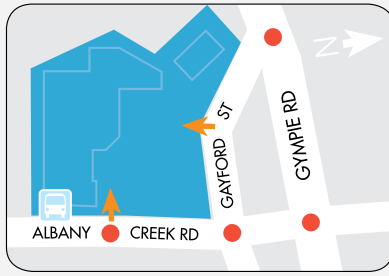

### MAJORS

- COLES
- KMART
- WOOLWORTHS
- ALDI

### DEMOGRAPHICS

HIGH INCOME AND MIDDLE CLASS FAMILIES, GROCERY AND CONVENIENCE SHOPPERS

MARKET

125,800

TRADE AREA POPULATION

- Toilets
- Disabled Toilet
- Parent's Room
- Telephone
- Taxi Rank
- Bus Interchange
- ATM
- Centre Mgmt

**STORE LOCATION**

**MAJORS**

ALDI	M3
Coles	M1
Kmart	M2
Woolworths	M4

**FASHION**

Kindred Boutique & Gifts	18
Noni B	11B
Sister & Co	26
Suzanne Grae	14

**FOOD COURT AND CAFÉS**

Aspley Oriental Restaurant	61
Buddy's Real Food	K2
Copper & Clove Café	K5
LA Crackles	59
Sunshine Kebabs	55
Sushi Yui	57
WOW Banh Mi	60A

Artie's Music	35
Bob Jane T-Marts	T2/T3
Dr Phone	K4
EB Games	27
Envirobank	Carpark
Flight Centre	13
Green Trees Plant Nursery	94
Kangaroo Mobile	K3

**STORE LOCATION**

Mr Toys Toyworld	T1
Nexta Aspley Hypermarket	11A
Wattyl Paint Centre	T4