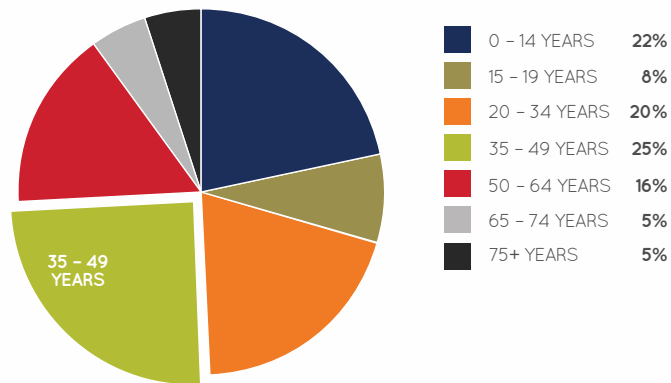

# calamvale CENTRAL

**Calamvale Central** is a community and convenience based sub-regional shopping centre located 18kms south of Brisbane's CBD. With delicious delights from international cuisines, the largest Asian supermarket in Australia, arcade entertainment plus a pool & snooker venue, Calamvale Central represents a unique night-time offer where customers can Eat, Shop & Play. It is anchored by Woolworths and Fresco Supermarket along with 65 specialty stores and offers convenient underground parking.

## AGE PROFILE

## KEY FEATURES

61

NUMBER OF RETAILERS

84.7m

TOTAL ANNUAL SALES (\$)

16,710

GROSS LEASABLE AREA (M2)

1,059