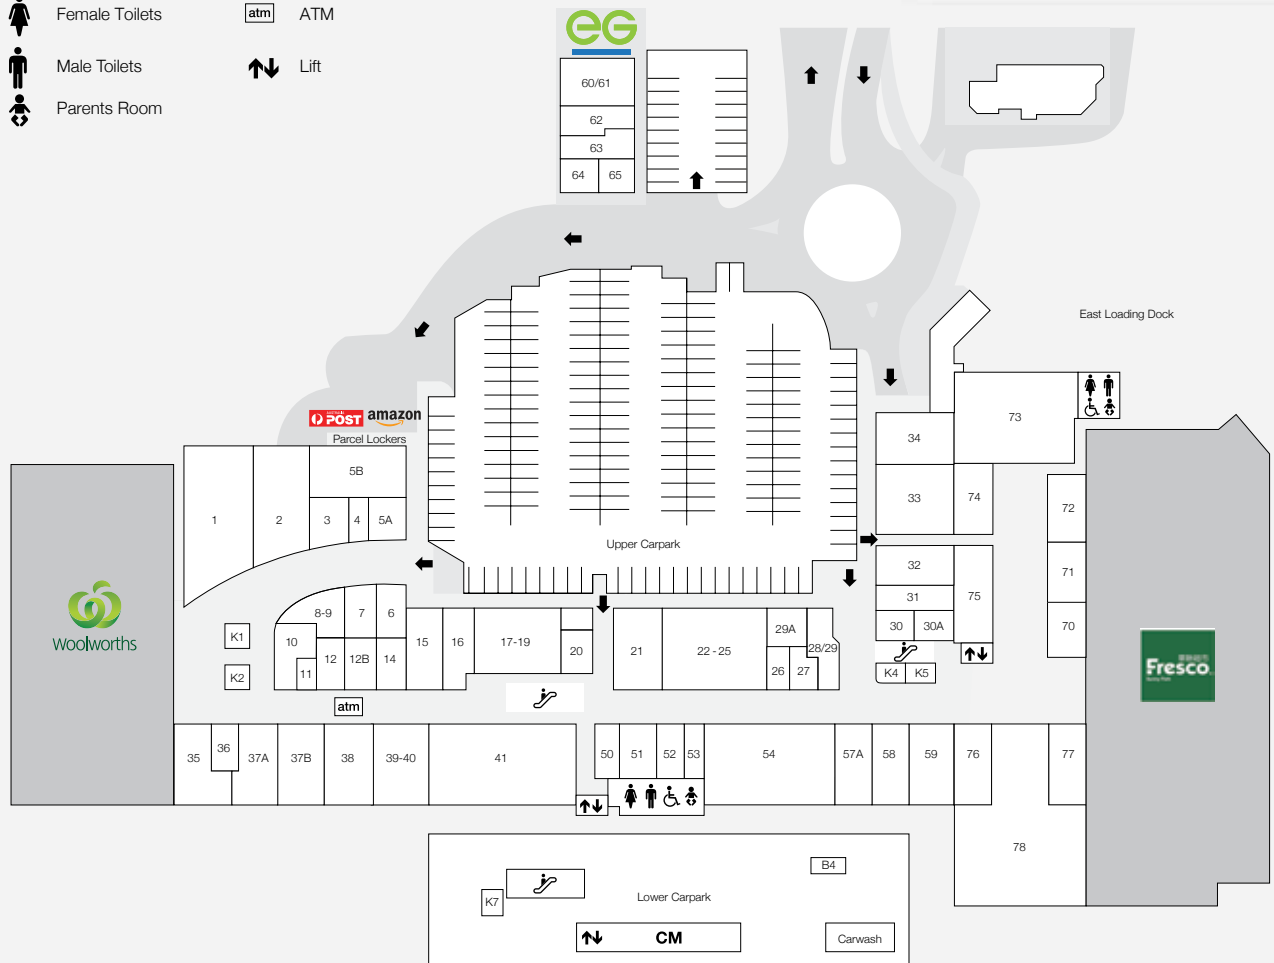

## DEMOGRAPHICS

YOUNG FAMILIES,  
ASIAN MARKET,  
CONVENIENCE SHOPPERS

MARKET

198,292

TRADE AREA POPULATION

-  Entry/Exit
-  Disabled Toilets
-  Female Toilets
-  Male Toilets
-  Parents Room
-  Centre Management
-  Travelator
-  ATM
-  Lift

STORE	STORE NO.	STORE	STORE NO.	STORE	STORE NO.	STORE	STORE NO.
<b>MAJORS</b>		Gong Cha	K4	<b>PHARMACY</b>		<b>MEDICAL</b>	
Fresco		Ispa Kebabs	62	Priceline Pharmacy	1	Australian Dental Care Centre	8/9
Woolworths		Khatta Meetha Indian	34			Calamvale Central Family Practice	1
<b>BANKS &amp; ATMS</b>		L'Oasis Café and Restaurant	74	<b>HAIR &amp; BEAUTY</b>		i.Holics Optician & Optometrist	26
ATMX		Love Malatang	71	Calamvale Remedial Massage	39	Optical Express	36
St George Bank	17-19	Momo Chicken	76	CiCi Hair	12	Pacific Family Medical Practice	5B/C
Westpac	33	Natumi Ramen	77	Elegance Barber Shop	14	QML Pathology	64
<b>NEWSAGENTS</b>		Nandos	60/61	Go Cutt	30A	<b>SERVICES - GENERAL</b>	
Newspower	38	Noodle Box	65	La Curls	7	Amazon Parcel Lockers	
<b>CENTRE SERVICES</b>		Ru Yi Dim Sum	59	Nail Spa	52	Australia Post Parcel Lockers	
Centre Management	CM	Sushi Honke	75			CellAPhone	12B
Parents Room		Sushi Hub	20	<b>HOMEWARES &amp; GIFTS</b>		Community Justice of the Peace	11
<b>FOOD - EAT IN &amp; TAKEAWAY</b>		Sweet Koala Boba	29A	Oz Souvenir	51	EG Fuelco	
Apandim Uyghur Cuisine	10	Sweet Shine	28-29	Robins Kitchen	35	Funland	78
Baskin Robbins	63	Tasty Rice Noodles	31	TSG Tobacco Station Group	6	Kangaroo Mobile Zone	K5
Cambridge Sushi	4	Xi'an Fusion	16			Keep Fitness	54
Chatterbox	15	<b>FRESH FOOD</b>		<b>JEWELLERY</b>		Keep Fitness Pilates	53
Coco Fresh Tea & Juice	70	Butcher Sons & Co	3	Rhia Collection	50	Matchroom	73
David's Hot Pot	22-25	HanaroMart	41	<b>LIQUOR</b>		MotoDojo	B4
Degani	21	Kangti Bakery	32	BWS	37A	Xtreme Car Wash	Carpark
Famous Mocktails	5A	Mega Discount Fruit Market	2				