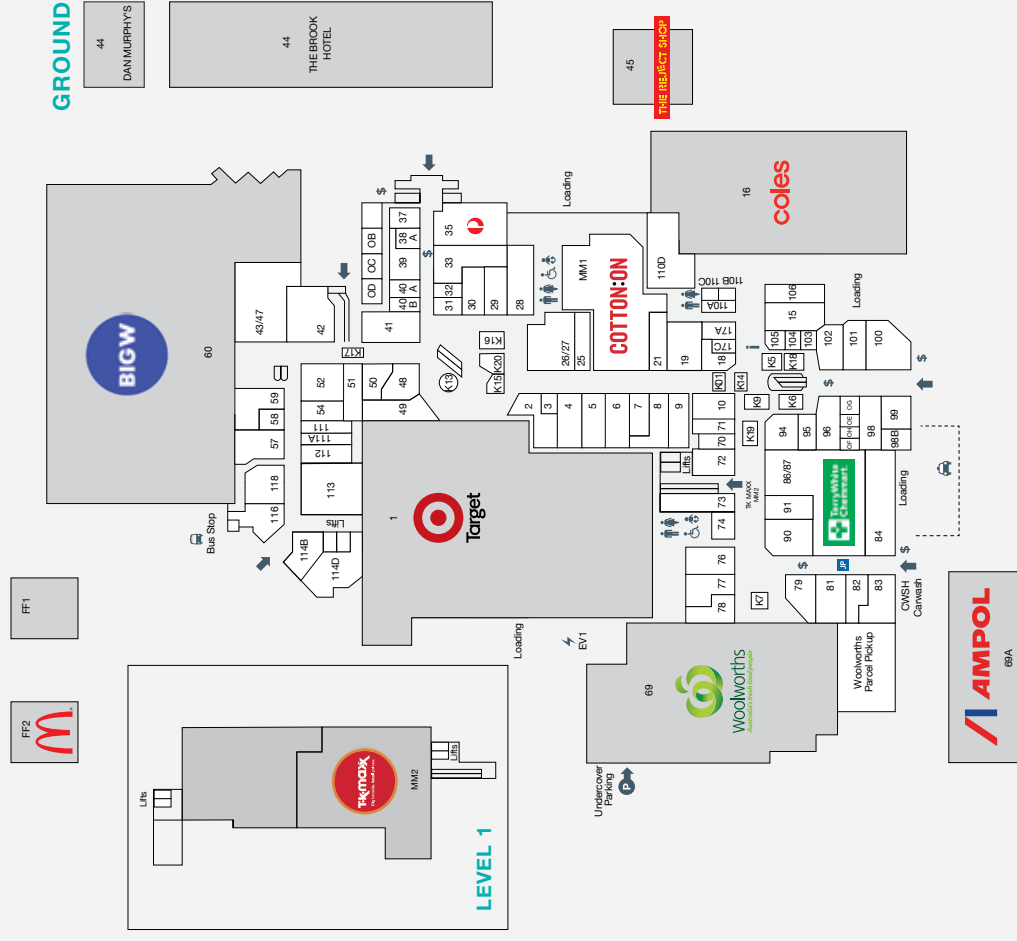

LEASING ENQUIRIES

GLENN HINCHEY Portfolio Leasing Manager
M 0413 200 008 P 07 3323 8888
E ghinche@retailfirst.com.au

Retail First

Disclaimer: The shopping centre described in this publication is managed by Retail First Pty Ltd. Whilst all reasonable efforts have been made to ensure the information in this publication is accurate and up to date, Retail First maintains the right to update or change the information at any time, without notice to users. Retail First does not warrant the content or accuracy of the information in this publication, including information sourced from third parties, and does not guarantee that any forward looking statement, image, artist impression, or forecast in this publication will actually occur. Retail First has taken all reasonable care when preparing this publication but accepts no liability from the use or reliance of the information. This publication was created in December 2023. ABS Census data 2016.

GROUND

159 OSBORNE ROAD, MITCHELTON QLD 4053 | P (07) 3355 5211
E BROOKSIDE@RETAILFIRST.COM.AU | W WWW.BROOKSIDE.COM.AU