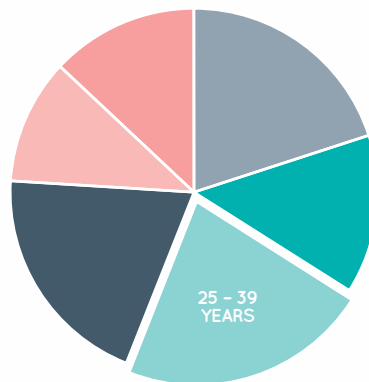

AGE PROFILE

0 - 14 YEARS	20%
15 - 24 YEARS	14%
25 - 39 YEARS	22%
40 - 54 YEARS	20%
55 - 64 YEARS	11%
65+ YEARS	13%

KEY FEATURES

109

NUMBER OF TENANTS

300m

TOTAL ANNUAL SALES ($)

50,140

GROSS LEASABLE AREA (M2)

2,680

CAR PARKS
1,619 ARE UNDERCOVER

4.7m

ANNUAL CUSTOMER VISITS

MAJORS

- WOOLWORTHS
- BIG W • COLES
- TARGET • TK MAXX
- THE BROOK HOTEL

DEMOGRAPHICS

SUCCESS STORIES,
SUBURBAN FAMILIES,
INNER-CITY PROFESSIONALS

MARKET

152,600

TRADE AREA POPULATION