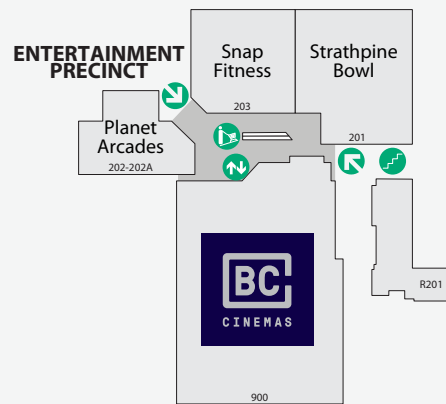

## LEVEL 1

STORE	LOCATION	STORE	LOCATION	STORE	LOCATION
<b>MAJOR STORES</b>	<b>SHOP NO LEVEL</b>	<b>FOOD – DINE IN &amp; TAKEAWAY</b>			
ALDI	122 G	Boost Juice	K14 G	Skinnys	4 G
Big W	38 G	Burrito Bar	R103 G	<b>ELECTRICAL &amp; RETAIL</b>	
Coles	127 G	Chinese Grace Delights	99 G	Smart Electrical Outlet	148 G
Target	141 G	Donut King	K13 G	The Furniture Club	114 G
Woolworths	43 G	Eko Japanese	98 G	<b>JEWELLERY</b>	
		EzyKandy	6 G	Angus & Coote	55 G
<b>BANKS, CREDIT UNIONS &amp; ATMS</b>		Hello Harry	R102 G	Michael Hill	90 G
ANZ Bank + ATM	105-107 G	KFC	94 G	Pandora	86 G
ATMX		Molly's Corner Café	142 G	Prouds the Jewellers	72 G
Commonwealth Bank + ATM	145-146 G	Muffin Break	K10-12 G	Shiels	2A/3 G
Heritage Bank + ATM	39 G	Origin Kebabs	95 G	<b>LIQUOR</b>	
National Australia Bank + ATM	147A G	Rashays	R101 G	BWS	42 G
St George ATM		Sharetea	K19 G	Liquorland	126 G
Westpac Bank + ATM	143-144 G	Shingle Inn	33 G	<b>MEDICAL &amp; DENTAL</b>	
		Soul Origin	K20 G	Bay Audio	41A-42A G
<b>BOOKS &amp; NEWSAGENTS</b>		Subway	93 G	Hearing Australia	70 G
Nextra	36-37 G	Sushi Ace	K9 G	Medicross	65 G
QBD Books	50-51 G	Sushi Dream	K31 G	Pacific Smiles	135 G
		Sushi Hub	91 G	Tooth Booth	106 G
<b>CAR</b>		Sweet Republik	R103 G	<b>EYEWEAR &amp; OPTICAL</b>	
MyCar Tyre & Auto	P1 G	Tasty Reef N Beef	92 G	OPSM	44-45 G
Star Car Wash	CW2 B	The Coffee Club	K28 G	Oscar Wylee	89 G
		The Coffee Emporium	119 G	Specsavers	111-112 G
<b>CUSTOMER SERVICE</b>		Uno Caffè & Pizzeria	120 G	<b>MOBILE PHONES &amp; TECHNOLOGY</b>	
Centre Management	CM G	<b>FOOD – FRESH &amp; GENERAL</b>		CEX	14-15 G
Concierge Desk	i G	Strathpine Fresh Bake	125 G	HappyTel	K23 G
		Strathpine Fruit Barn	117-118 G	Leon's Tech	K5 G
<b>ENTERTAINMENT</b>		<b>FOOTWEAR</b>		Optus	101 G
BCC Cinemas	900 1	Spendless Shoes	16 G	Phone Xperts	K21 G
Planet Arcades	202-202A 1	Williams	7-8 G	Telstra	138 G
Strathpine Bowl	201 1	<b>HAIR, NAILS &amp; BEAUTY</b>		T-Shine Case	34 G
		Beauty Stop	85 G	Vodafone	5 G
<b>DISCOUNT VARIETY</b>		CT Nails	48 G	<b>PHARMACY</b>	
Bargain Plus	63-64 G	Grace Beauty & Threading	25 G	Direct Chemist Outlet	128 G
Price Busters	22 G	Grace Brow Bar	K25 G	Priceline Pharmacy	23-24 G
		Happy Feet Steam Massage	81 G	Wholelife Pharmacy & Healthfoods	66-69 G
<b>FASHION ACCESSORIES &amp; HANDBAGS</b>		Healers Massage	113 G	<b>SERVICES &amp; COMMUNITY</b>	
Lovisa	74 G	Just Cuts	79 G	APM Employment Services	59-60 G
Strandbags	18 G	Katrina's Beauty Works	71 G	Australia Post	61-62 G
		King Scissors Barber	2 G	Mister Minit	K3 G
<b>FASHION – MEN'S</b>		Kombi Cutters	49 G	QTax	142A G
Connor	11-12 G	Magic Brows & Beauty90B		Unicorn Piercing Professionals	56 G
Lowes	9B G	Massage Indulgence	47 G	<b>TOYS &amp; GAMES</b>	
		Nails Club	139 G	EB Games	137 G
<b>FASHION – MIXED</b>		S + S Hair & Beauty	140 G	NowTrending	110 G
Best & Less	76 G	SILK Laser Clinics	73 G	TWIGS Toy Boutique	46 G
Cotton On Mega	147 G	Stefan	29 G	<b>TRAVEL</b>	
Factorie	82 G	<b>HEALTH &amp; FITNESS</b>		Flight Centre	101A G
Just Jeans	77-78 G	Snap Fitness	203 1	Helloworld Travel	58 G
Surf Dive 'N Ski	9A G	Studio Pilates	103 G	Travelex	K4 G
		<b>HOMEWARES &amp; GIFTS</b>			
<b>FASHION – WOMEN'S</b>		Abode Junction	149 G		
Ally Fashion	26-28 G	Crystal Journey	20 G		
Autograph	54 G	Dusk	35 G		
Bras N Things	88 G	Manchester Importer Outlet	30-32 G		
Home & Her	75 G	Robins Kitchen	57 G		
I Fashion Boutique	10 G				
Millers	10A G				
Noni B	80 G				
Rockmans	87 G				
Suzanne Grae	52-53 G				
W.Lane	13 G				