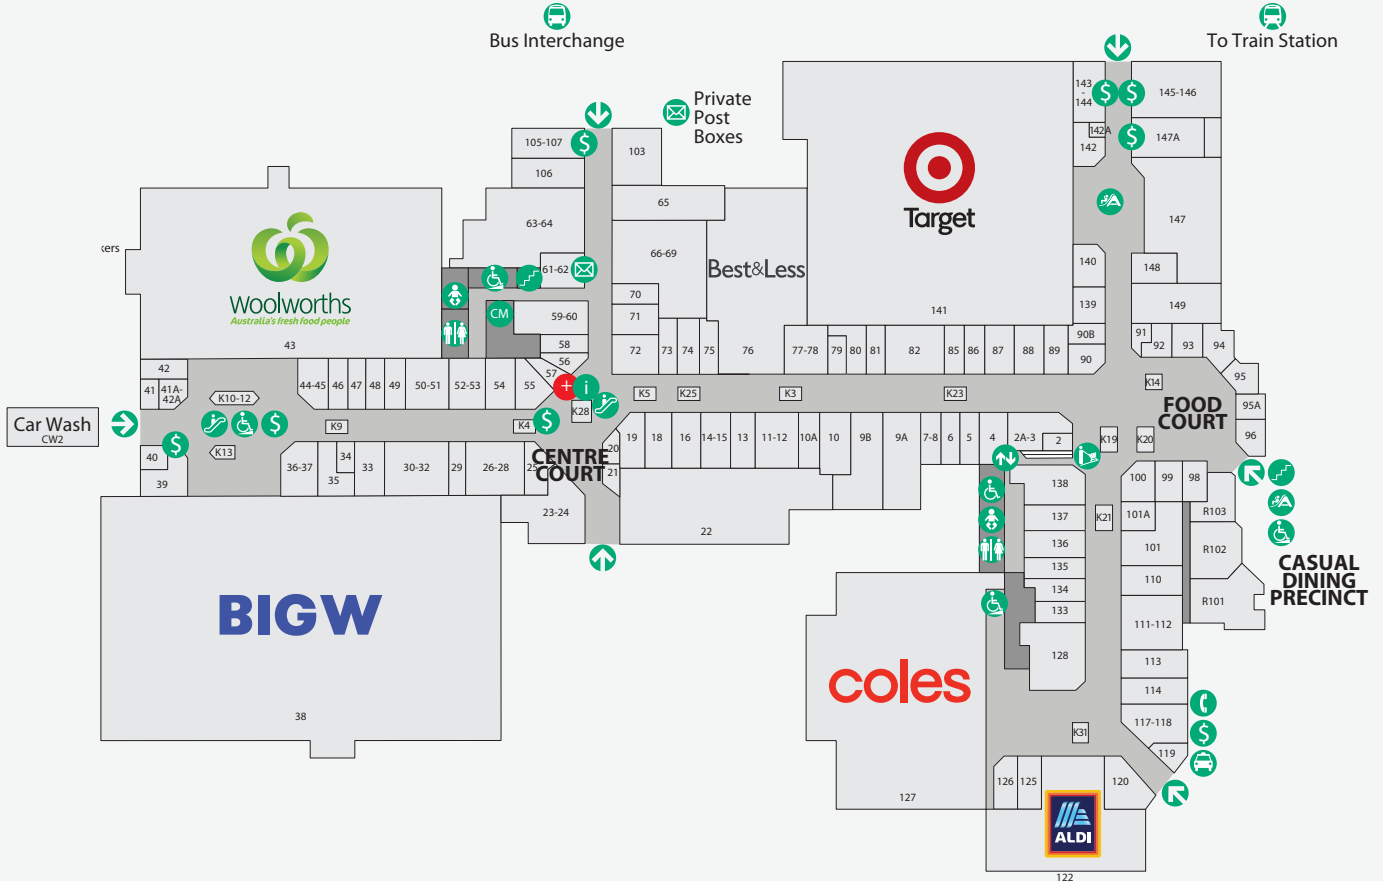

mycar
Tyre & Auto

GROUND LEVEL

Entry/Exit	Lift	Taxi Rank
Disabled Toilets	Travelator	Bus Interchange
Male/Female Toilets	Escalator	Train Station
Parents Room	Steps	PO Boxes / Parcel Lockers
First Aid	Ramp Access	Playground
Concierge	ATM	Phone
Centre Management