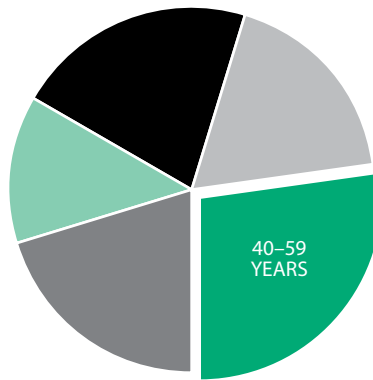

**Strathpine Centre** is a sub-regional shopping centre located approximately 23 kilometres to the north of the Brisbane CBD. It is anchored by Big W, Target and offers all three major supermarket brands including ALDI, Coles and Woolworths. Strathpine is also home to over 130 specialty stores, a 350-seat food court, plus new external eateries, cinemas, bowling and a gaming arcade.

## AGE PROFILE

0-14 YEARS	21%
15-24 YEARS	13%
25-39 YEARS	20%
40-59 YEARS	27%
60+ YEARS	18%