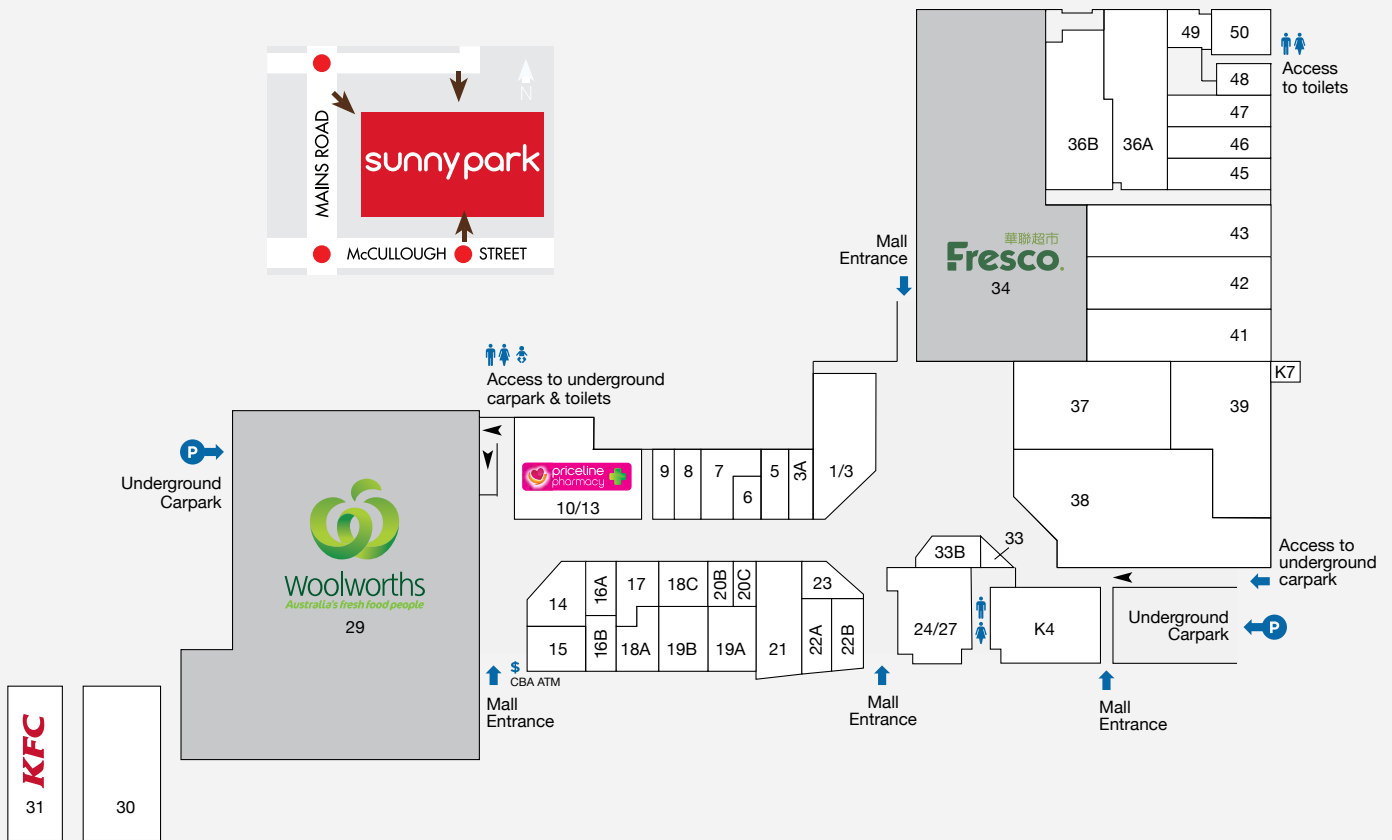

## DEMOGRAPHICS

MIDDLE-HIGH INCOME FAMILIES,  
YOUNG INDEPENDENTS, RETIREES

MARKET

117,577

TRADE AREA POPULATION

STORE	STORE NO.	STORE	STORE NO.	STORE	STORE NO.
<b>MAJORS</b>		Ramen Champion	50	<b>HAIR &amp; BEAUTY</b>	
Fresco	34	Ren Yakiniku	45	AGIO Hair	22B
Woolworths	29	Seafood Hot Pot Buffet	41	Better You Beauty	18A
<b>FRESH FOOD</b>		Southside Bistro	49	Go Cutt	20B
Juno Bakery	18C	That Viet Place	48	L&V Hair & Beauty	33B
<b>FOOD - EAT IN &amp; TAKEAWAY</b>		Top-Up Take Away	17 & 9	<b>JEWELLERY</b>	
Apandim Uyghyr	46	<b>HOMEWARES &amp; GIFTS</b>		OM Jewellers	8
Fortune Well	42	eJoy Electronics	37	<b>SELECTED SPECIALTY STORES</b>	
Glamorous Wok	K4	Joy Florist	6	Mojo Karaoke	30
Golden Kingdom	19A/20C	<b>HEALTH, MEDICAL &amp; OPTICAL</b>		Sunny Park Newsagency	14
Hana Zushi	24/27	AuGo Warehouse	7	<b>SERVICES</b>	
Just Dumpling	47	Beijing Tong Ren Tang	21	Keep Fitness	36A
KFC	31	Buy Go	5	KLS Legal Practitioners	16B
Luo's Place	43	Priceline	10/13	Queensland Taiwan Centre Inc.	36B
Milki Desserts	23	Tin Wong Optometrists	3A		
Mui G	22A	by George and Matilda Eyecare	19		
Orange Tea	K7	Sunny Park Medical Centre			
Parkland Restaurant	38				