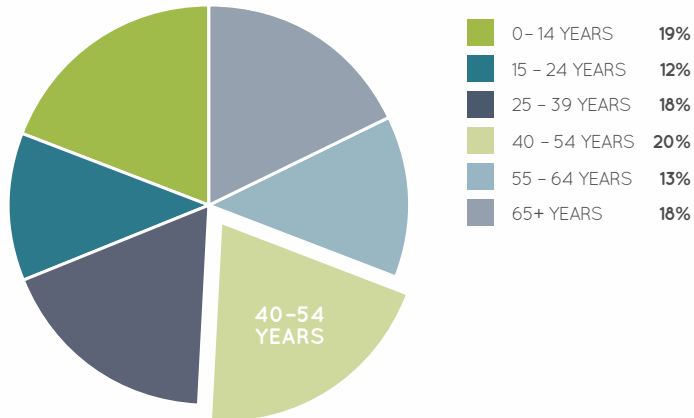

AGE PROFILE

KEY FEATURES

110

NUMBER OF RETAILERS

224m

TOTAL ANNUAL SALES (\$)

34,980

GROSS LEASABLE AREA (M2)