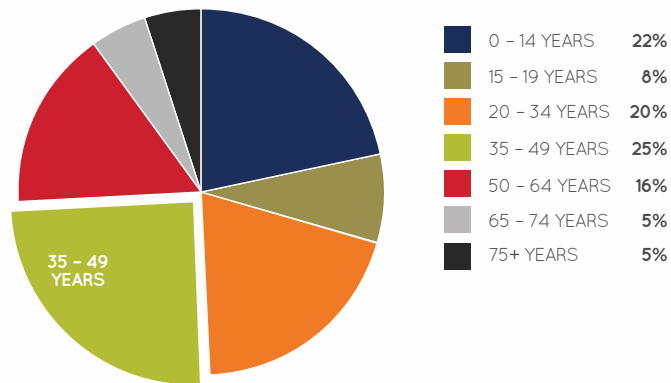

calamvale CENTRAL

Calamvale Central is a community and convenience based sub-regional shopping centre located 18kms south of Brisbane's CBD. With delicious delights from international cuisines, the largest Asian supermarket in Australia, arcade entertainment plus a pool & snooker venue, Calamvale Central represents a unique night-time offer where customers can Eat, Shop & Play. It is anchored by Woolworths and Fresco Supermarket along with 65 specialty stores and offers convenient underground parking.

AGE PROFILE

KEY FEATURES

65

NUMBER OF
RETAILERS

81.1m

TOTAL ANNUAL SALES (\$)

16,650

GROSS LEASABLE
AREA (M2)

1,059

CAR PARKS
780 ARE UNDERCOVER

2.9m

ANNUAL CUSTOMER VISITS

MAJORS

- WOOLWORTHS
- FRESCO ASIAN SUPERMARKET

DEMOGRAPHICS

YOUNG FAMILIES,
ASIAN MARKET,
CONVENIENCE SHOPPERS