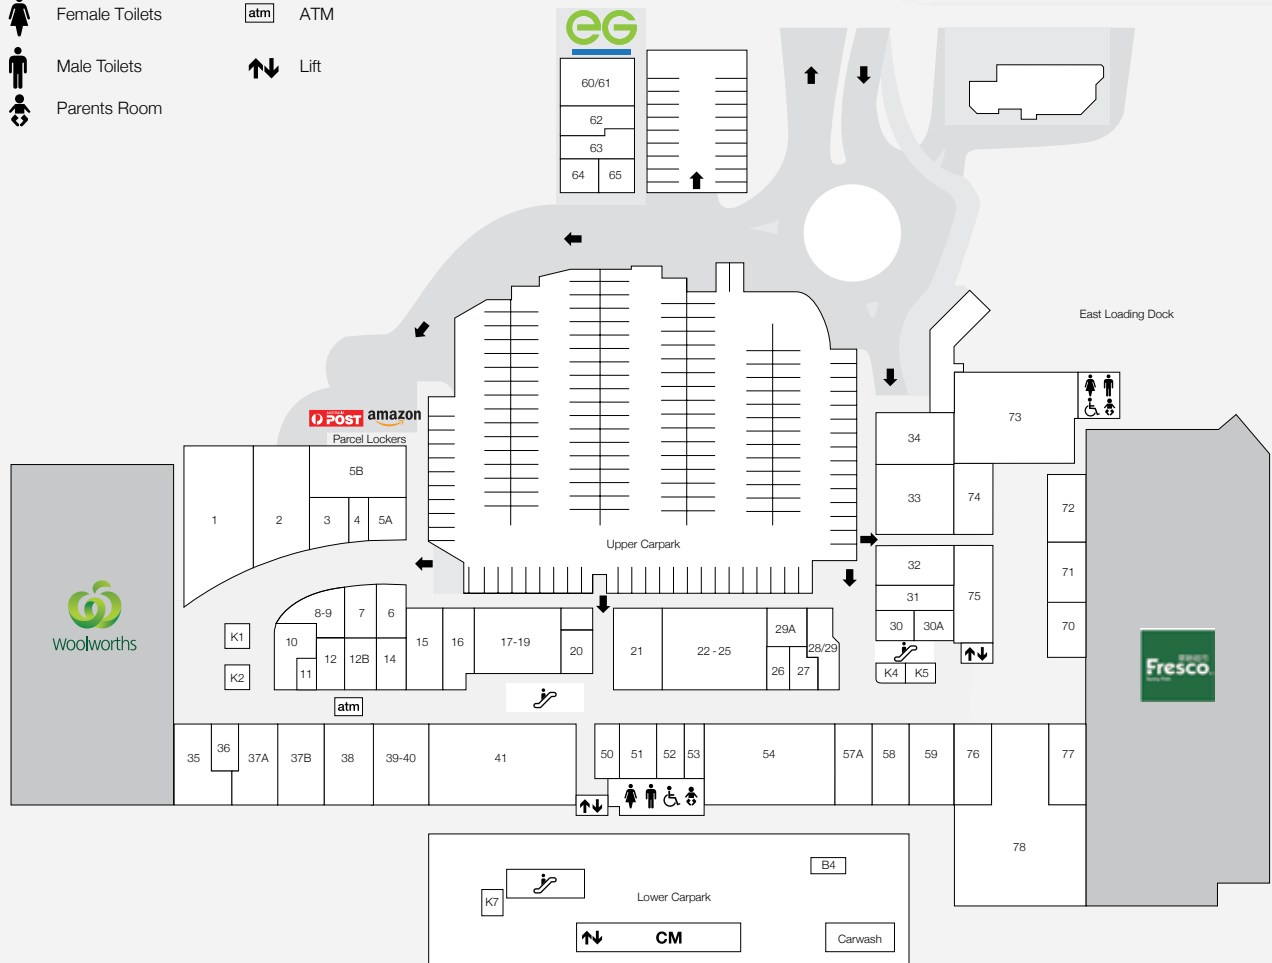

1,059

CAR PARKS
780 ARE UNDERCOVER

2.9m

ANNUAL CUSTOMER VISITS

MAJORS

- WOOLWORTHS
- FRESCO ASIAN SUPERMARKET

DEMOGRAPHICS

YOUNG FAMILIES,
ASIAN MARKET,
CONVENIENCE SHOPPERS

MARKET

198,292

TRADE AREA POPULATION

calamvale CENTRAL

-  Entry/Exit
-  Disabled Toilets
-  Female Toilets
-  Male Toilets
-  Parents Room
-  Centre Management
-  Travelator
-  ATM
-  Lift

STORE	STORE NO.	STORE	STORE NO.	STORE	STORE NO.	STORE	STORE NO.
MAJORS		Ispa Kebabs	62	PHARMACY		MEDICAL	
Fresco		Khatta Meetha Indian	34	Priceline Pharmacy	1	Australian Dental Care Centre	8/9
Woolworths		L'Oasis Café and Restaurant	74			Calamvale Central Family Practice	1
BANKS & ATMS		Love Malatang	71	HAIR & BEAUTY		i.Holics Optician & Optometrist	26
ATMX		Momo Chicken	76	Calamvale Remedial Massage	39	Optical Express	36
St George Bank	17-19	Natumi Ramen	77	CiCi Hair	12	Pacific Family Medical Practice	5B/C
Westpac	33	Nandos	60/61	Elegance Barber Shop	14	QML Pathology	64
NEWSAGENTS		Noodle Box	65	Go Cutt	30A	SERVICES - GENERAL	
Newspower	38	Ru Yi Dim Sum	59	La Curls	7	Amazon Parcel Lockers	
CENTRE SERVICES		Sushi Guru	4	Nail Spa	52	Australia Post Parcel Lockers	
Centre Management	CM	Sushi Honke	75			CellAPhone	12B
Parents Room		Sushi Hub	20	HOMEWARES & GIFTS		Community Justice of the Peace	11
FOOD - EAT IN & TAKEAWAY		Sweet Koala Boba	29A	Oz Souvenir	51	EG Fuelco	
Apandim Uyghur Cuisine	10	Sweet Shine	28-29	Robins Kitchen	35	Funland	78
Baskin Robbins	63	Tasty Rice Noodles	31	TSG Tobacco Station Group	6	Kangaroo Mobile Zone	K5
Chatterbox	15	Xi'an Fusion	16	JEWELLERY		Keep Fitness	54
Coco Fresh Tea & Juice	70	FRESH FOOD		Rhia Collection	50	Keep Fitness Pilates	53
David's Hot Pot	22-25	Butcher Sons & Co	3	LIQUOR		Matchroom	73
Degani	21	HanaroMart	41	BWS	37A	MotoDojo	B4
Famous Mocktails	5A	Kangti Bakery	32			Xtreme Car Wash	Carpark
Gong Cha	K4	Mega Discount Fruit Market	2				