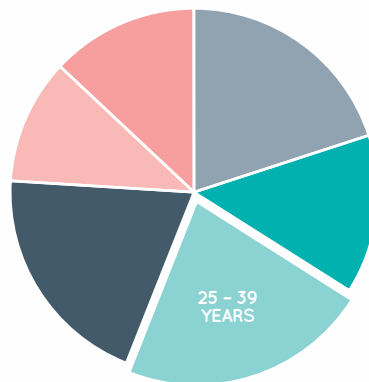

AGE PROFILE

0 - 14 YEARS	20%
15 - 24 YEARS	14%
25 - 39 YEARS	22%
40 - 54 YEARS	20%
55 - 64 YEARS	11%
65+ YEARS	13%

KEY FEATURES

109

NUMBER OF TENANTS

279m

TOTAL ANNUAL SALES ($)

50,140

GROSS LEASABLE AREA (M2)

2,680

CAR PARKS
1,619 ARE UNDERCOVER

4.6m

ANNUAL CUSTOMER VISITS

MAJORS

- WOOLWORTHS
- BIG W • COLES
- TARGET • TK MAXX
- THE BROOK HOTEL

DEMOGRAPHICS

SUCCESS STORIES,
SUBURBAN FAMILIES,
INNER-CITY PROFESSIONALS

MARKET

152,600

TRADE AREA POPULATION