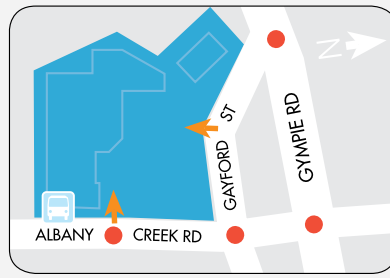

### MAJORS

- COLES
- KMART
- WOOLWORTHS
- ALDI

### DEMOGRAPHICS

HIGH INCOME AND MIDDLE CLASS FAMILIES, GROCERY AND CONVENIENCE SHOPPERS

MARKET

125,800

TRADE AREA POPULATION

- Toilets
- Disabled Toilet
- Parent's Room
- Telephone
- Taxi Rank
- Bus Interchange
- ATM
- Centre Mgmt

**STORE LOCATION**

**MAJORS**

ALDI	M3
Coles	M1
Kmart	M2
Woolworths	M4

**FASHION**

Kindred Boutique & Gifts	18
Noni B	11B
Sister & Co	26
Suzanne Grae	14

**FOOD COURT AND CAFÉS**

Aspley Oriental Restaurant	61
Buddy's Real Food	K2
Copper & Clove Café	K5
LA Crackles	59
Sunshine Kebabs	55
Sushi Yui	57
WOW Banh Mi	60A

Artie's Music	35
Bob Jane T-Marts	T2/T3
Dr Phone	K4
EB Games	27
Envirobank	Carpark
Flight Centre	13
Green Trees Plant Nursery	94
Mr Toys Toyworld	T1

**STORE LOCATION**

Nexta Aspley Hypermarket	11A
Wattyl Paint Centre	T4