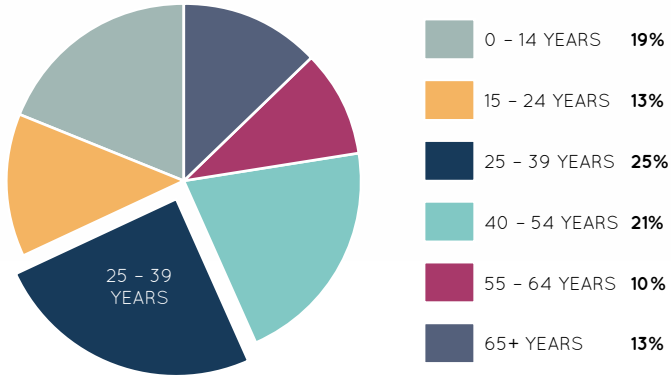

AGE PROFILE

KEY FEATURES

75	147m	27,247	1,315	3.3m
NUMBER OF RETAILERS	TOTAL ANNUAL SALES (\$)	GROSS LEASABLE AREA (M2)	CAR PARKS 617 ARE UNDERCOVER	ANNUAL CUSTOMER VISITS

MAJORS

- WOOLWORTHS
 - ALDI
- HOYTS CINEMAS
- KMART

DEMOGRAPHICS

ABOVE AVERAGE INCOME, YOUNG & MIDDLE AGED FAMILIES

MARKET

124,136

TRADE AREA POPULATION

Stafford City

SHOPPING CENTRE

AMENITIES