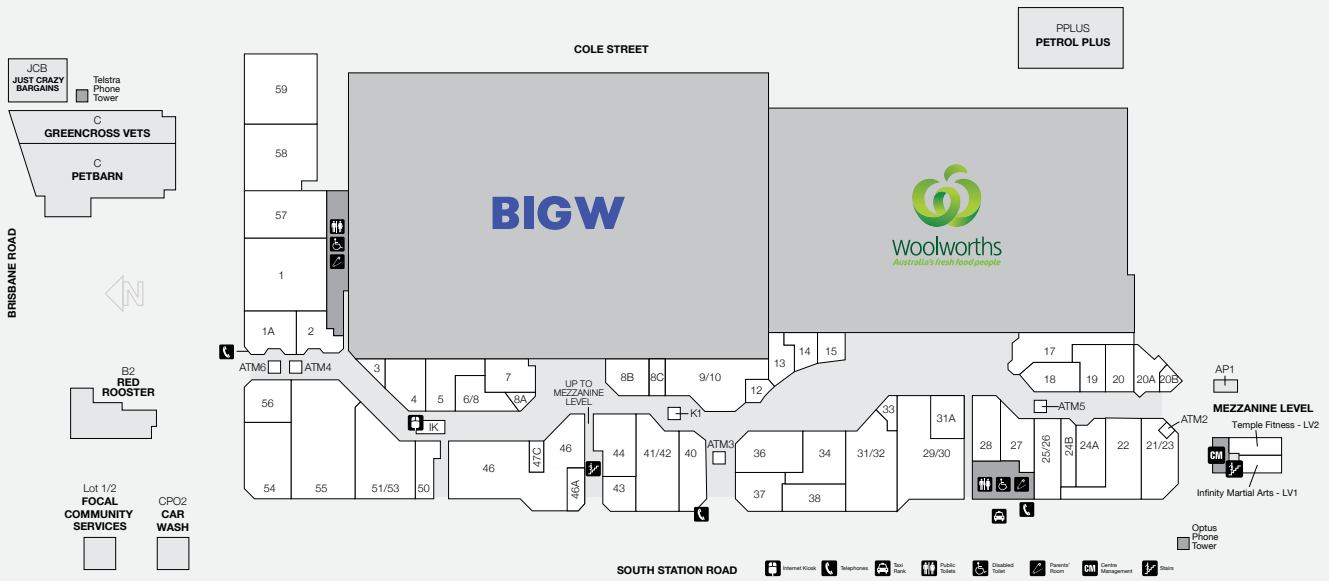

BOOVAL FAIR

Booval Fair is a sub-regional centre situated 2.8km east of the Ipswich CBD anchored by Woolworths and BIG W. It comprises over 55 specialty stores on the ground level with Temple Fitness and Infinity Mixed Martial Arts on the mezzanine.

GROSS LEASABLE AREA (M2)

1,257

CAR PARKS
1,025 ARE UNDERCOVER

2.8m

ANNUAL CUSTOMER VISITS

MAJORS

- WOOLWORTHS
- BIG W

DEMOGRAPHICS

YOUNG FAMILIES,
BLUE COLLAR
WORKERS

MARKET

123,563

TRADE AREA POPULATION

BOOVAL FAIR

STORE	LOCATION	STORE	LOCATION	STORE	LOCATION
MAJORS		FASHION - ACCESSORIES		HOMEWARES	
BIG W		Strandbags	6/8	JSL Tech, Sales and Repairs	4
Woolworths				Robins Kitchen	28
BANKS & FINANCIAL		FASHION - FEMALE		GENERAL	
ATMx	ATM3	Millers	5	Booval Nextra News	51/53
ATMx	ATM6	Rockmans	36	Chempro Chemists	29/30
ATM2GO	ATM5	FASHION - MALE		EB Games	27
Heritage Bank	21/23	Lowes Menswear	9/10	Go Dollars	46
Heritage Bank ATM	ATM2	FOOTWEAR		Helloworld Travel	20A
FOOD EAT IN & TAKEAWAY		Williams the Shoeman	44	Infinity Martial Arts	LV1
A1 Sushi	47C	JEWELLERY & GIFTS		Just Crazy Bargains	JCB
Asian Delight	13	Prouds The Jewellers	18	Lifeline	55
Booval Bakehouse and Patisserie	2	HAIR & BEAUTY		Petbarn	C
Diggers Delight	14	Bella Nails	8B	Police Beat	46A
Donut King	33	Booval Gentlemen's Barber	20B	Temple Fitness	LV2
Origin Kebabs	15	Gaye's Hair Fashions	20	Tobacco Station	3
Red Rooster	B2	Grace Beauty & Threading	50	MOBILE PHONES	
Subway	1A	Rany's Massage	19	Blitz Mobile	K1
The Coffee Club	41/42	Supercuts Hairdressing	37	Yes! Optus	7
FRESH FOOD / LIQUOR		Vibe Nail Studios	24A		
BWS	17				
Fresh Country Markets	31/32				

STORE	LOCATION
OPTICAL	
LensPro	24B
OPSM	40
SERVICES	
4Cyte Pathology	59
Australia Post	22
Australia Post	
24/7 Parcel Lockers	AP1
Bay Audio	31A
Booval Fair Car Wash	CPO2
Booval Fair Medical and Therapy Centre	59
Focal Community Services	Lot 1/2
Greencross Vets	C
Internet Kiosk	IK
Mister Minit	8A
Petrol Plus	PPLUS
SunDoctors	43