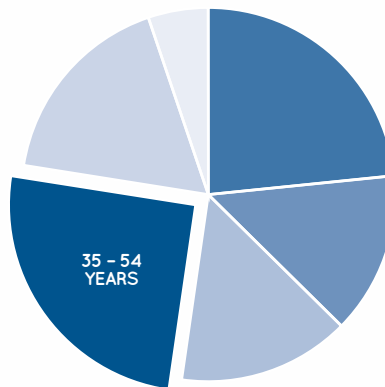

AGE PROFILE

0 - 14 YEARS	23.4%
15 - 24 YEARS	14%
25 - 34 YEARS	14.9%
35 - 54 YEARS	25.2%
55 - 74 YEARS	17.3%
75 + YEARS	5.2%

KEY FEATURES

55

NUMBER OF RETAILERS

139m

TOTAL ANNUAL SALES (\$)

23,260