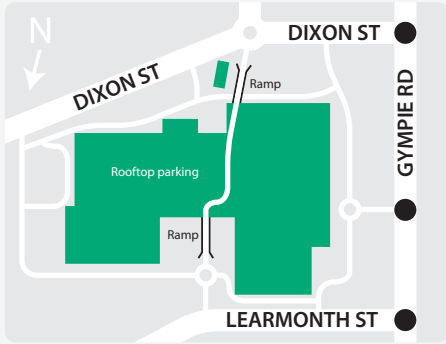

Strathpine Centre is a sub-regional shopping centre located approximately 23 kilometres to the north of the Brisbane CBD. It is anchored by Big W, Target and offers all three major supermarket brands including ALDI, Coles and Woolworths. Strathpine is also home to over 130 specialty stores, a 350-seat food court, plus new external eateries, cinemas, bowling and a gaming arcade.

GROSS LEASABLE AREA (M2)

2,700

CAR PARKS
617 ARE UNDERCOVER

4.6m

ANNUAL CUSTOMER VISITS

MAJORS

- Big W
- Target
- ALDI
- Coles
- Woolworths

DEMOGRAPHICS

WHITE AND BLUE COLLAR FAMILIES

MARKET

208,620

TRADE AREA POPULATION

mycar
Tyre & Auto

GROUND LEVEL

- | | | |
|---------------------|-------------|-----------------|
| Entry/Exit | Lift | Taxi Rank |
| Disabled Toilets | Travelator | Bus Interchange |
| Male/Female Toilets | Escalator | Train Station |
| Parents Room | Steps | PO Boxes |
| First Aid | Ramp Access | Playground |
| Concierge | ATM | Phone |
| Centre Management | | |