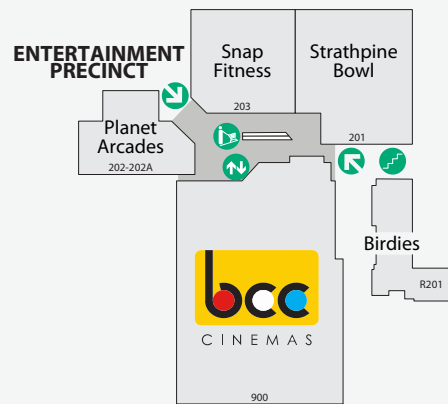

LEVEL 1

STORE	LOCATION	STORE	LOCATION	STORE	LOCATION
MAJOR STORES		SHOP NO LEVEL		FOOD – DINE IN & TAKEAWAY	
ALDI	122 G	Boost Juice	K14 G	Robins Kitchen	57 G
Big W	38 G	Burrito Bar	R103 G	Rug Plaza	40 G
Coles	127 G	Chinese Grace Delights	99 G	Skinny's	4 G
Target	141 G	Donut King	K13 G	Smokemart and Giftbox	21 G
Woolworths	43 G	Eko Japanese	98 G	ELECTRICAL & RETAIL	
BANKS, CREDIT UNIONS & ATMS		Hello Harry	R102 G	Smart Electrical Outlet	148 G
ANZ Bank + ATM	105-107 G	KFC	94 G	JEWELLERY	
ATMX	G	McDonald's	96 G	Angus & Coote	55 G
Commonwealth Bank + ATM	145-146 G	Molly's Corner Café	142 G	Michael Hill	90 G
Heritage Bank + ATM	39 G	Muffin Break	K10-12 G	Pandora	86 G
National Australia Bank + ATM	147A G	Origin Kebabs	95 G	Prouds the Jewellers	72 G
St George ATM	G	Rashays	R101 G	Shiels	2A/3 G
Westpac Bank + ATM	143-144 G	Shingle Inn	33 G	LIQUOR	
BOOKS & NEWSAGENTS		Soul Origin	K20 G	BWS	42 G
Nextra	36-37 G	Subway	93 G	Liquorland	126 G
QBD The Bookshop	50-51 G	Sushi Dream	K31 G	MEDICAL & DENTAL	
CAR		Sushi Hub	91 G	Bay Audio	41A-42A G
MyCar Tyre & Auto	P1 G	Sushi Pumacy	K9 G	Hearing Australia	70 G
Star Car Wash	CW2 B	Sweet Republik	R103 G	Medicross	65 G
CUSTOMER SERVICE		Tasty Reef N Beef	92 G	Pacific Smiles	135 G
Centre Management	CM G	The Coffee Club	K28 G	Tooth Booth	106 G
Concierge Desk	i G	The Coffee Emporium	119 G	EYEWEAR & OPTICAL	
ENTERTAINMENT		Uno Caffè & Pizzeria	120 G	OPSM	44-45 G
BCC Cinemas	900 1	FOOD – FRESH & GENERAL		Oscar Wylee	89 G
Birdies Mini Golf Bar	R201 1	Strathpine Fresh Bake	125 G	Specsavers	111-112 G
Planet Arcades	202-202A 1	Strathpine Fruit Barn	117-118 G	MOBILE PHONES & TECHNOLOGY	
Strathpine Bowl	201 1	FOOTWEAR		CEX	14-15 G
DISCOUNT VARIETY		Spendless Shoes	16 G	HappyTel	K23 G
Bargain Plus	63-64 G	Williams	7-8 G	Optus	101 G
Price Busters	22 G	HAIR, NAILS & BEAUTY		Phone Xperts	K21 G
FASHION ACCESSORIES & HANDBAGS		Beauty Stop	85 G	Telstra	138 G
Lovisa	74 G	CT Nails	48 G	T-Shine Case	34 G
Strandbags	18 G	Grace Beauty & Threading	25 G	Vodaphone	5 G
FASHION – MEN'S		Grace Brow Bar	K25 G	PET SHOP	
Connor	11-12 G	Happy Feet Steam Massage	81 G	Petastic	134 G
Lowes	9B G	Healers Massage	113 G	PHARMACY	
FASHION – MIXED		Just Cuts	79 G	Priceline Pharmacy	23-24 G
Best & Less	76 G	Katrina's Beauty Works	71 G	Wholelife Pharmacy & Healthfoods	66-69 G
Cotton On Mega	147 G	King Scissors Barber	2 G	SERVICES & COMMUNITY	
Just Jeans	77-78 G	Kombi Cutters	49 G	APM Employment Services	59-60 G
Surf Dive 'N Ski	9A G	Massage Indulgence	47 G	Australia Post	61-62 G
FASHION – WOMEN'S		Rainbow Nails	139 G	Mister Minit	K3 G
Ally Fashion	26-28 G	S + S Hair & Beauty	140 G	QTax	142A G
Autograph	54 G	SILK Laser Clinics	73 G	Unicorn Piercing Professionals	56 G
Bras N Things	88 G	Stefan	29 G	TOYS & GAMES	
I Fashion Boutique	10 G	HEALTH & FITNESS		EB Games	137 G
Katies	82-83 G	Snap Fitness	203 1	NowTrending	110 G
Marlin Fashion	75 G	Studio Pilates	103 G	Twigs Toy Boutique	46 G
Millers	10A G	HOMEWARES & GIFTS		TRAVEL	
Noni B	80 G	Abode Junction	149 G	Flight Centre	101A G
Rockmans	87 G	Crystal Journey	20 G	Helloworld Travel	58 G
Suzanne Grae	52-53 G	Dusk	35 G	Travelex	K4 G
W.Lane	13 G	Kaisercraft	30-32 G		
		Manchester Importer Outlet	136 G		
		Mattress Factory Outlet	114 G		