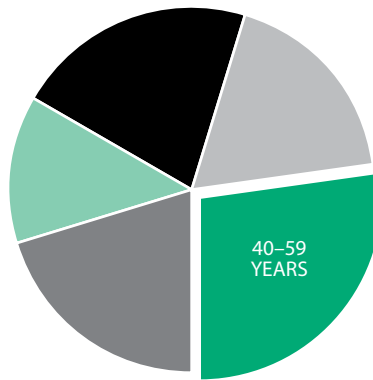

Strathpine Centre is a sub-regional shopping centre located approximately 23 kilometres to the north of the Brisbane CBD. It is anchored by Big W, Target and offers all three major supermarket brands including ALDI, Coles and Woolworths. Strathpine is also home to over 130 specialty stores, a 350-seat food court, plus new external eateries, cinemas, bowling and a gaming arcade.

AGE PROFILE

0-14 YEARS	21%
15-24 YEARS	13%
25-39 YEARS	20%
40-59 YEARS	27%
60+ YEARS	18%

KEY FEATURES

139

NUMBER OF RETAILERS

212m

TOTAL ANNUAL SALES (\$)

47,258