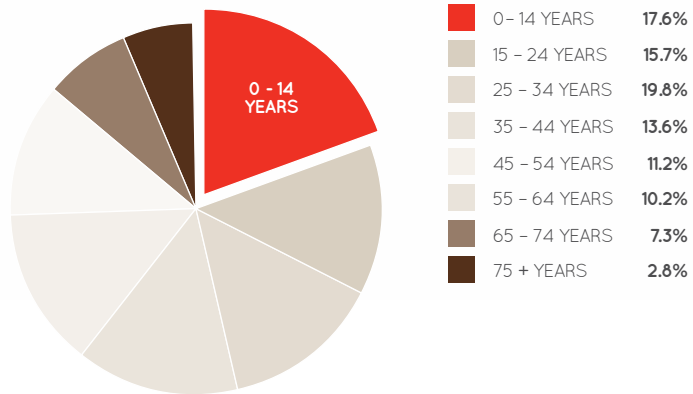

Sunny Park has a multicultural customer base, with a strong representation of Asian customers originating predominantly from Taiwan, China and Korea.

AGE PROFILE

KEY FEATURES

43

NUMBER OF RETAILERS

53m

TOTAL ANNUAL SALES (\$)