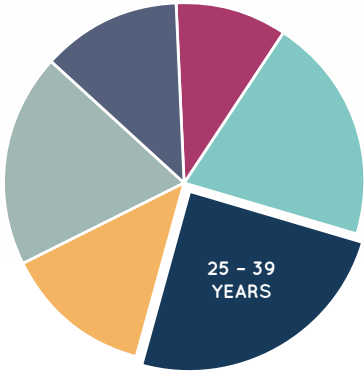

AGE PROFILE

0 - 14 YEARS	19.0%
15 - 24 YEARS	13.5%
25 - 39 YEARS	24.5%
40 - 54 YEARS	20.5%
55 - 64 YEARS	10.0%
65+ YEARS	12.5%

KEY FEATURES

75

NUMBER OF RETAILERS

130m

TOTAL ANNUAL SALES (\$)

27,101