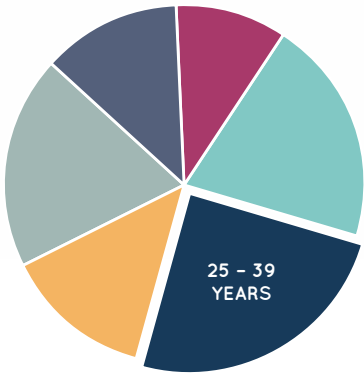

AGE PROFILE

0 - 14 YEARS	19.0%
15 - 24 YEARS	13.5%
25 - 39 YEARS	24.5%
40 - 54 YEARS	20.5%
55 - 64 YEARS	10.0%
65+ YEARS	12.5%

KEY FEATURES

75

NUMBER OF RETAILERS

127m

TOTAL ANNUAL SALES (\$)

27,051